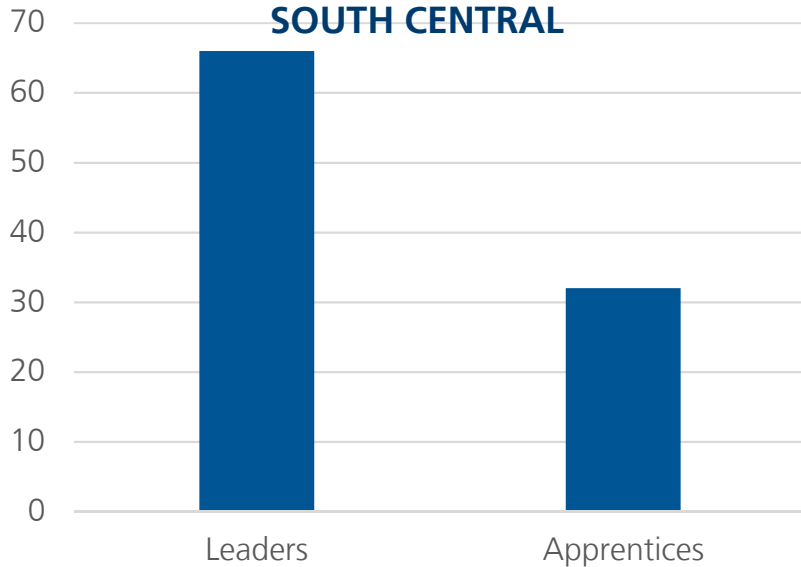

INTERVARSITY
INTERNATIONAL STUDENT MINISTRY

REGIONAL REPORT

“ISM At A Glance”

Prepared by Sharon Messmore

June 2016

NATIONAL SUMMARY

All data from the 2016 Annual Field Report, "Internationals Involved"

NUMBER OF INTERNATIONALS IN INTERVARSITY PER REGION

10 YEAR TREND IN OVERALL INTERNATIONAL INVOLVEMENT

SOUTH CENTRAL CLUSTER

INTERNATIONAL LEADERS IN SOUTH CENTRAL

EVANGELISM AMONG SOUTH CENTRAL INTERNATIONALS

5 Year Trend

Total Intl in Region (from 1,000+ schools)	196,625
Total Students in InterVarsity in Cluster	11,077
Total Intl in InterVarsity in Cluster	1,134 (<1%)
% Total Intl in Cluster / % Students in IV	<1% 10%
# of Chapters in Region	267
# of Chapters with 5+ ISM activity	45 (17%)