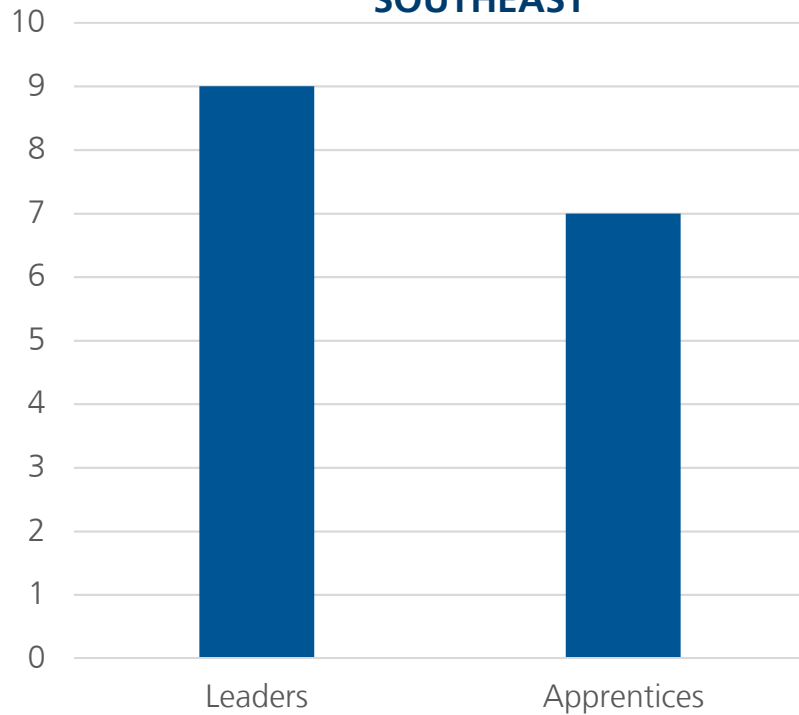

10 YEAR TREND IN OVERALL INTERNATIONAL INVOLVEMENT

SOUTH CENTRAL CLUSTER

INTERNATIONAL LEADERS IN SOUTH CENTRAL

EVANGELISM AMONG SOUTH CENTRAL INTERNATIONALS

5 Year Trend

Total Intl in Region (from 1,000+ schools)	196,625
Total Students in InterVarsity in Cluster	11,077
Total Intl in InterVarsity in Cluster	1,134 (<1%)
% Total Intl in Cluster / % Students in IV	<1% 10%
# of Chapters in Region	267
# of Chapters with 5+ ISM activity	45 (17%)

INTERNATIONAL LEADERS IN THE SOUTHEAST

EVANGELISM AMONG SOUTHEAST INTERNATIONALS

SOUTHEAST (CONTINUED)

ISM 5-Year Trend in the Southeast

Total Intls in Region (from 1,000+ schools)	33,471
Total Students in InterVarsity in Region	1,406
Total Intls in InterVarsity in Region	205
% Total Intls in Region / % Students in IV	<1% 15%
# of Chapters in Region	49
# of Chapters with 5+ ISM activity	6 (12%)