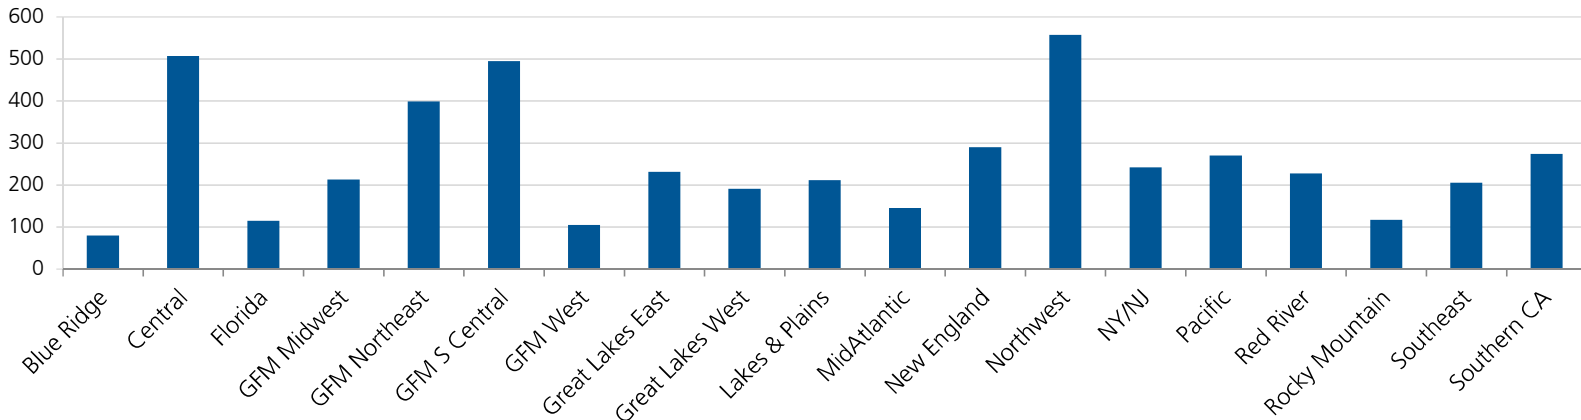

INTERVARSITY
INTERNATIONAL STUDENT MINISTRY

REGIONAL REPORT

“ISM At A Glance”

Prepared by Sharon Messmore

June 2016

NATIONAL SUMMARY

All data from the 2016 Annual Field Report, "Internationals Involved"

NUMBER OF INTERNATIONALS IN INTERVARSITY PER REGION

10 YEAR TREND IN OVERALL INTERNATIONAL INVOLVEMENT

SOUTH CENTRAL CLUSTER

INTERNATIONAL LEADERS IN SOUTH CENTRAL

EVANGELISM AMONG SOUTH CENTRAL INTERNATIONALS

5 Year Trend

Total Intl in Region (from 1,000+ schools)	196,625
Total Students in InterVarsity in Cluster	11,077
Total Intl in InterVarsity in Cluster	1,134 (<1%)
% Total Intl in Cluster / % Students in IV	<1% 10%
# of Chapters in Region	267
# of Chapters with 5+ ISM activity	45 (17%)

INTERNATIONAL LEADERS IN THE SOUTHEAST

EVANGELISM AMONG SOUTHEAST INTERNATIONALS

SOUTHEAST (CONTINUED)

ISM 5-Year Trend in the Southeast

Total Intls in Region (from 1,000+ schools)	33,471
Total Students in InterVarsity in Region	1,406
Total Intls in InterVarsity in Region	205
% Total Intls in Region / % Students in IV	<1% 15%
# of Chapters in Region	49
# of Chapters with 5+ ISM activity	6 (12%)

SOUTHEAST (CONTINUED)

Schools with 1,000+ internationals, data from the 2015 Open Doors report on Educational Exchange

ALABAMA

University of Alabama	1,817
Auburn University -Auburn	1,426

GEORGIA

Georgia Institute of Technology	5,035
Emory University	2,659
Savannah College of Art and Design	2,272
University of Georgia	2,121
Georgia State University	1,955
Kennesaw State University	1,503