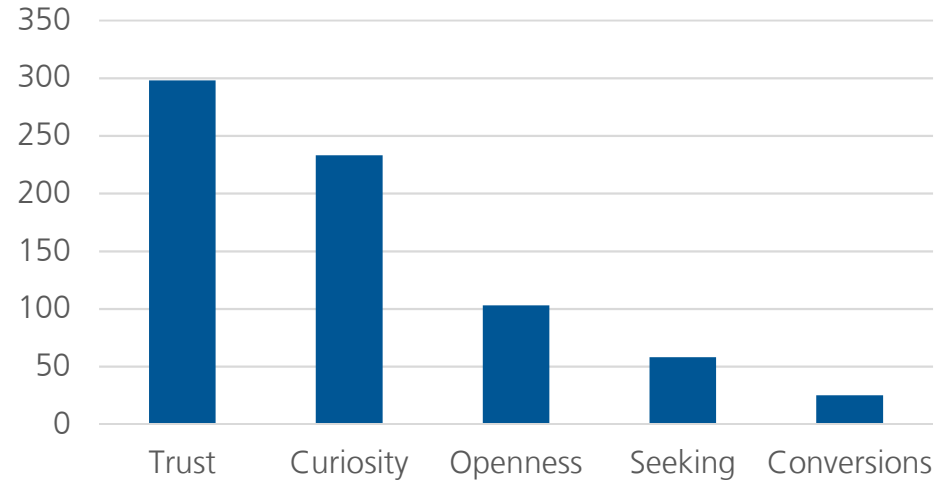

10 YEAR TREND IN OVERALL INTERNATIONAL INVOLVEMENT

SOUTH CENTRAL CLUSTER

INTERNATIONAL LEADERS IN SOUTH CENTRAL

EVANGELISM AMONG SOUTH CENTRAL INTERNATIONALS

5 Year Trend

Total Intl in Region (from 1,000+ schools)	196,625
Total Students in InterVarsity in Cluster	11,077
Total Intl in InterVarsity in Cluster	1,134 (<1%)
% Total Intl in Cluster / % Students in IV	<1% 10%
# of Chapters in Region	267
# of Chapters with 5+ ISM activity	45 (17%)