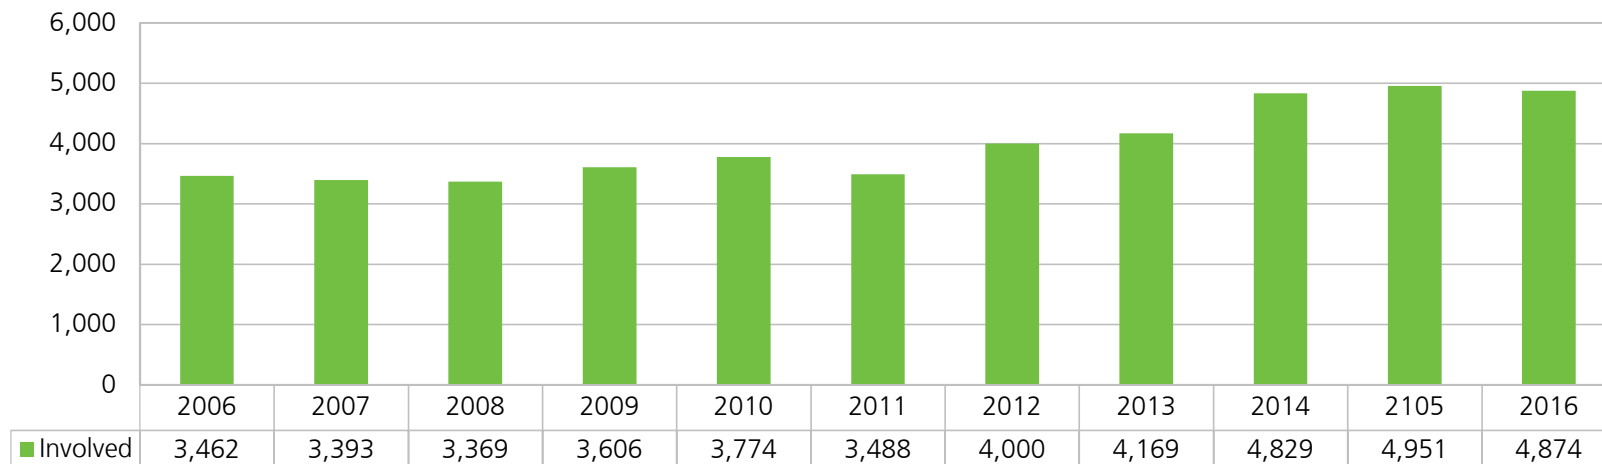

INTERVARSITY
INTERNATIONAL STUDENT MINISTRY

REGIONAL REPORT

“ISM At A Glance”

Prepared by Sharon Messmore

June 2016

NATIONAL SUMMARY

All data from the 2016 Annual Field Report, "Internationals Involved"

NUMBER OF INTERNATIONALS IN INTERVARSITY PER REGION

10 YEAR TREND IN OVERALL INTERNATIONAL INVOLVEMENT

SOUTH CENTRAL CLUSTER

INTERNATIONAL LEADERS IN SOUTH CENTRAL

EVANGELISM AMONG SOUTH CENTRAL INTERNATIONALS

5 Year Trend

Total Intl in Region (from 1,000+ schools)	196,625
Total Students in InterVarsity in Cluster	11,077
Total Intl in InterVarsity in Cluster	1,134 (<1%)
% Total Intl in Cluster / % Students in IV	<1% 10%
# of Chapters in Region	267
# of Chapters with 5+ ISM activity	45 (17%)

INTERNATIONAL LEADERS IN THE SOUTHEAST

EVANGELISM AMONG SOUTHEAST INTERNATIONALS

SOUTHEAST (CONTINUED)

ISM 5-Year Trend in the Southeast

Total Intls in Region (from 1,000+ schools)	33,471
Total Students in InterVarsity in Region	1,406
Total Intls in InterVarsity in Region	205
% Total Intls in Region / % Students in IV	<1% 15%
# of Chapters in Region	49
# of Chapters with 5+ ISM activity	6 (12%)