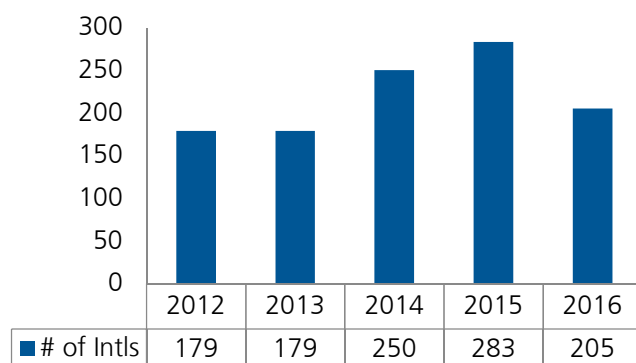

10 YEAR TREND IN OVERALL INTERNATIONAL INVOLVEMENT

SOUTH CENTRAL CLUSTER

INTERNATIONAL LEADERS IN SOUTH CENTRAL

EVANGELISM AMONG SOUTH CENTRAL INTERNATIONALS

5 Year Trend

Total Intl in Region (from 1,000+ schools)	196,625
Total Students in InterVarsity in Cluster	11,077
Total Intl in InterVarsity in Cluster	1,134 (<1%)
% Total Intl in Cluster / % Students in IV	<1% 10%
# of Chapters in Region	267
# of Chapters with 5+ ISM activity	45 (17%)

INTERNATIONAL LEADERS IN THE SOUTHEAST

EVANGELISM AMONG SOUTHEAST INTERNATIONALS

SOUTHEAST (CONTINUED)

ISM 5-Year Trend in the Southeast

Total Intls in Region (from 1,000+ schools)	33,471
Total Students in InterVarsity in Region	1,406
Total Intls in InterVarsity in Region	205
% Total Intls in Region / % Students in IV	<1% 15%
# of Chapters in Region	49
# of Chapters with 5+ ISM activity	6 (12%)