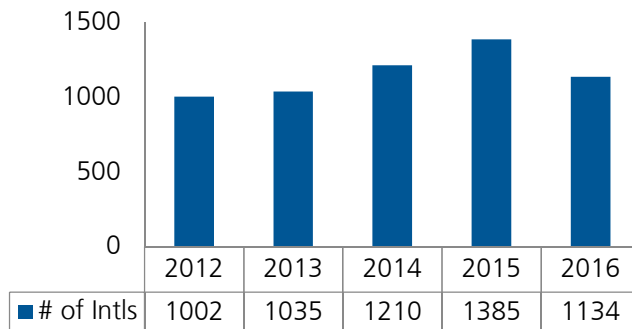

INTERVARSITY
INTERNATIONAL STUDENT MINISTRY

REGIONAL REPORT

“ISM At A Glance”

Prepared by Sharon Messmore

June 2016

NATIONAL SUMMARY

All data from the 2016 Annual Field Report, "Internationals Involved"

NUMBER OF INTERNATIONALS IN INTERVARSITY PER REGION

10 YEAR TREND IN OVERALL INTERNATIONAL INVOLVEMENT

SOUTH CENTRAL CLUSTER

INTERNATIONAL LEADERS IN SOUTH CENTRAL

EVANGELISM AMONG SOUTH CENTRAL INTERNATIONALS

5 Year Trend

Total Intl in Region (from 1,000+ schools)	196,625
Total Students in InterVarsity in Cluster	11,077
Total Intl in InterVarsity in Cluster	1,134 (<1%)
% Total Intl in Cluster / % Students in IV	<1% 10%
# of Chapters in Region	267
# of Chapters with 5+ ISM activity	45 (17%)

INTERNATIONAL LEADERS IN THE SOUTHEAST

EVANGELISM AMONG SOUTHEAST INTERNATIONALS

SOUTHEAST (CONTINUED)

ISM 5-Year Trend in the Southeast

Total Intls in Region (from 1,000+ schools)	33,471
Total Students in InterVarsity in Region	1,406
Total Intls in InterVarsity in Region	205
% Total Intls in Region / % Students in IV	<1% 15%
# of Chapters in Region	49
# of Chapters with 5+ ISM activity	6 (12%)