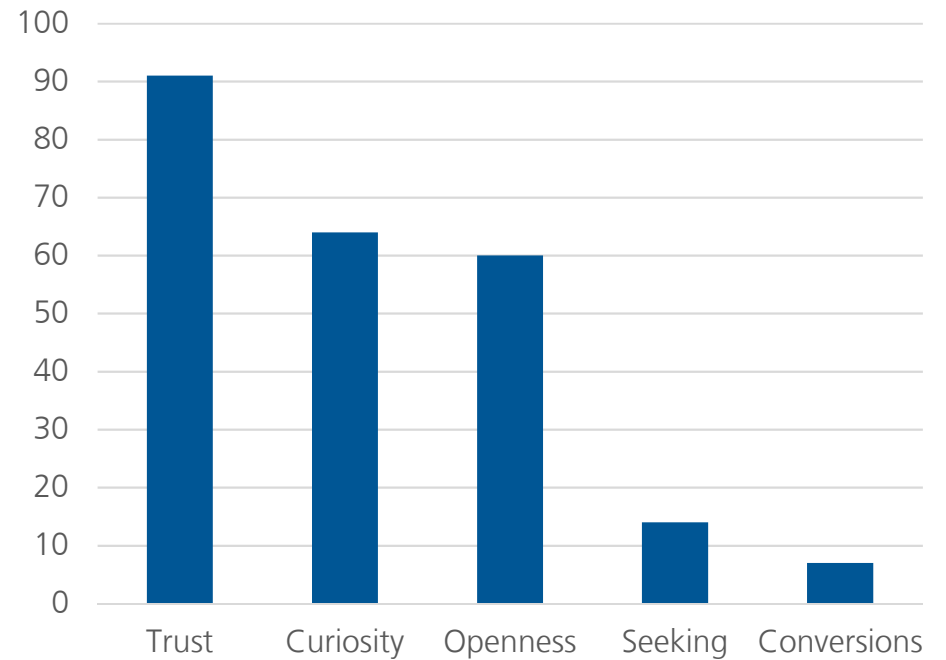

EVANGELISM AMONG SOUTHEAST INTERNATIONALS