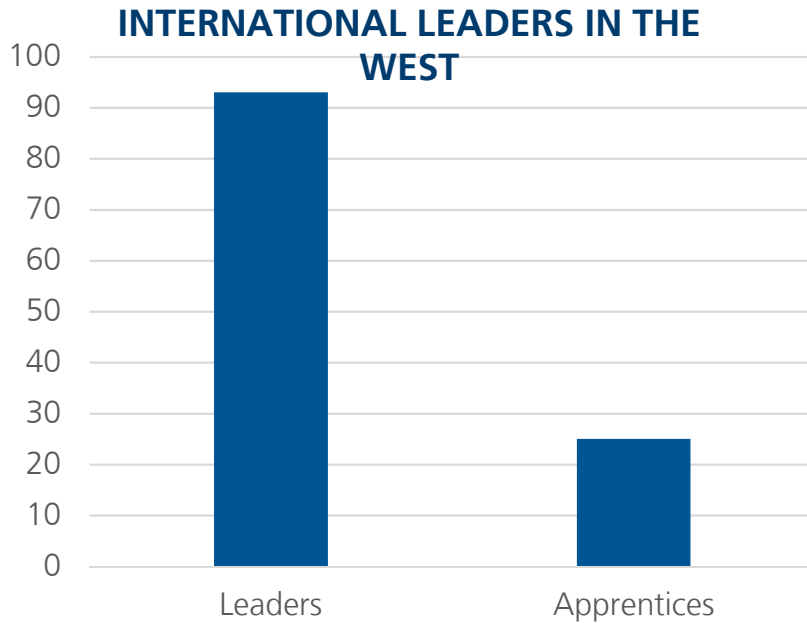

INTERVARSITY
INTERNATIONAL STUDENT MINISTRY

REGIONAL REPORT

“ISM At A Glance”

Prepared by Sharon Messmore

June 2016

NATIONAL SUMMARY

All data from the 2016 Annual Field Report, "Internationals Involved"

NUMBER OF INTERNATIONALS IN INTERVARSITY PER REGION

10 YEAR TREND IN OVERALL INTERNATIONAL INVOLVEMENT

WEST CLUSTER

Total Intl in Region (from 1,000+ schools)	170,574
Total Students in InterVarsity in Cluster	8,385
Total Intl in InterVarsity in Cluster	1,218
% Total Intl in Cluster / % Students in IV	<1% 15%
# of Chapters in Region	170
# of Chapters with 5+ ISM activity	39 (23%)

SOUTHERN CALIFORNIA

INTERNATIONAL LEADERS IN SO CAL

EVANGELISM AMONG SO CAL INTERNATIONALS

SO CAL (CONTINUED)

ISM 5-Year Trend in Southern California

Total Intls in Region (from 1,000+ schools)	62,308
Total Students in InterVarsity in Region	3,457
Total Intls in InterVarsity in Region	274
% Total Intls in Region / % Students in IV	<1% 8%
# of Chapters in Region	53
# of Chapters with 5+ ISM activity	9 (17%)