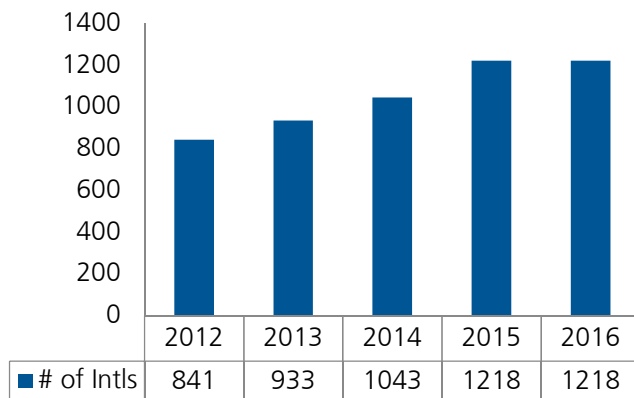

INTERVARSITY
INTERNATIONAL STUDENT MINISTRY

REGIONAL REPORT

“ISM At A Glance”

Prepared by Sharon Messmore

June 2016

NATIONAL SUMMARY

All data from the 2016 Annual Field Report, "Internationals Involved"

NUMBER OF INTERNATIONALS IN INTERVARSITY PER REGION

10 YEAR TREND IN OVERALL INTERNATIONAL INVOLVEMENT

WEST CLUSTER

Total Intl in Region (from 1,000+ schools)	170,574
Total Students in InterVarsity in Cluster	8,385
Total Intl in InterVarsity in Cluster	1,218
% Total Intl in Cluster / % Students in IV	<1% 15%
# of Chapters in Region	170
# of Chapters with 5+ ISM activity	39 (23%)