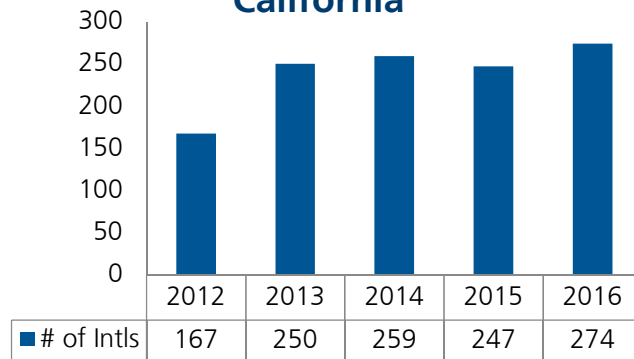

10 YEAR TREND IN OVERALL INTERNATIONAL INVOLVEMENT

WEST CLUSTER

Total Intl in Region (from 1,000+ schools)	170,574
Total Students in InterVarsity in Cluster	8,385
Total Intl in InterVarsity in Cluster	1,218
% Total Intl in Cluster / % Students in IV	<1% 15%
# of Chapters in Region	170
# of Chapters with 5+ ISM activity	39 (23%)

SOUTHERN CALIFORNIA

INTERNATIONAL LEADERS IN SO CAL

EVANGELISM AMONG SO CAL INTERNATIONALS

SO CAL (CONTINUED)

ISM 5-Year Trend in Southern California

Total Intls in Region (from 1,000+ schools)	62,308
Total Students in InterVarsity in Region	3,457
Total Intls in InterVarsity in Region	274
% Total Intls in Region / % Students in IV	<1% 8%
# of Chapters in Region	53
# of Chapters with 5+ ISM activity	9 (17%)