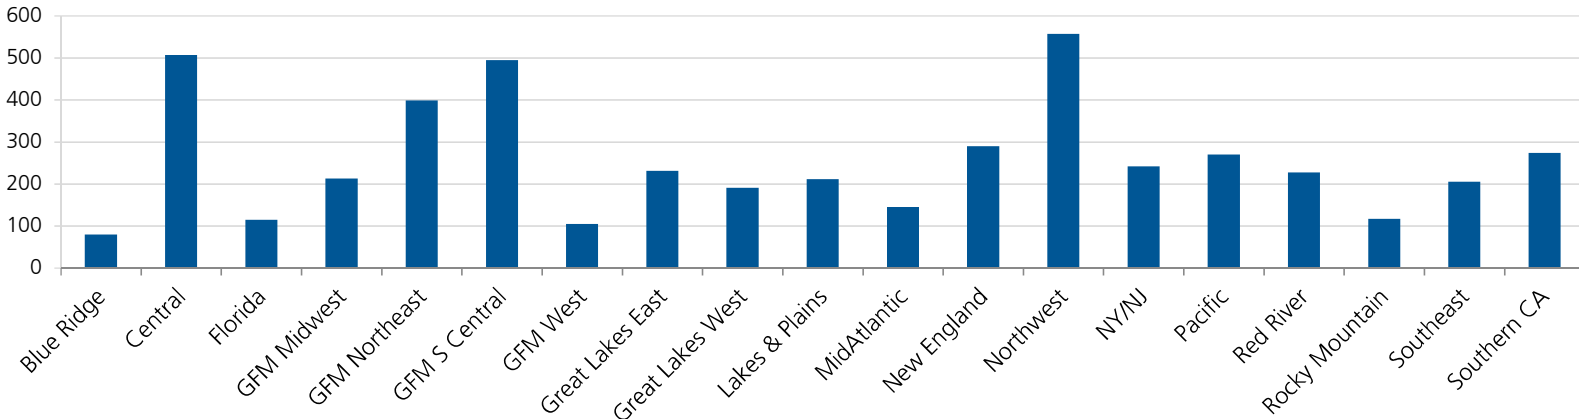

INTERVARSITY
INTERNATIONAL STUDENT MINISTRY

REGIONAL REPORT

“ISM At A Glance”

Prepared by Sharon Messmore

June 2016

NATIONAL SUMMARY

All data from the 2016 Annual Field Report, "Internationals Involved"

NUMBER OF INTERNATIONALS IN INTERVARSITY PER REGION

10 YEAR TREND IN OVERALL INTERNATIONAL INVOLVEMENT

WEST CLUSTER

Total Intl in Region (from 1,000+ schools)	170,574
Total Students in InterVarsity in Cluster	8,385
Total Intl in InterVarsity in Cluster	1,218
% Total Intl in Cluster / % Students in IV	<1% 15%
# of Chapters in Region	170
# of Chapters with 5+ ISM activity	39 (23%)

SOUTHERN CALIFORNIA

INTERNATIONAL LEADERS IN SO CAL

EVANGELISM AMONG SO CAL INTERNATIONALS

SO CAL (CONTINUED)

ISM 5-Year Trend in Southern California

Total Intls in Region (from 1,000+ schools)	62,308
Total Students in InterVarsity in Region	3,457
Total Intls in InterVarsity in Region	274
% Total Intls in Region / % Students in IV	<1% 8%
# of Chapters in Region	53
# of Chapters with 5+ ISM activity	9 (17%)

SO CAL (CONTINUED)

Schools with 1,000+ internationals, data from the 2015 Open Doors report on Educational Exchange

CALIFORNIA (SOUTHERN)

University of Southern California	12,334
University of California -Los Angeles	10,209
University of California -San Diego	5,898
University of California -Irvine	4,407
California State University -Northridge	3,580
Santa Monica College	3,562
California State University -Fullerton	3,368
California State University -Long Beach	3,190
Sand Diego State University	2,440
University of California -Santa Barbara	2,233
University of California -Riverside	1,725
Santa Barbara Community College	1,521
California State University -San Bernardino	1,405
California State University -Los Angeles	1,227
California State Polytechnic University - Pomona	1,066
Orange Coast College	1,052
Pasadena City College	1,038
University of La Verne	1,027
Pepperdine University	1,026