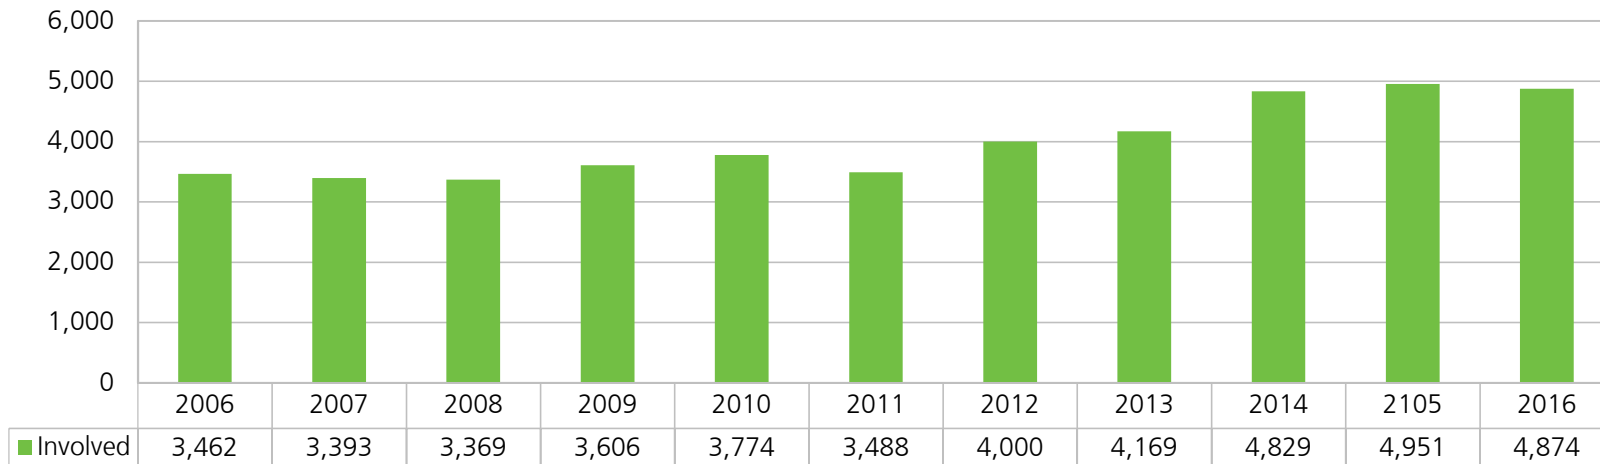

INTERVARSITY
INTERNATIONAL STUDENT MINISTRY

REGIONAL REPORT

“ISM At A Glance”

Prepared by Sharon Messmore

June 2016

NATIONAL SUMMARY

All data from the 2016 Annual Field Report, "Internationals Involved"

NUMBER OF INTERNATIONALS IN INTERVARSITY PER REGION

10 YEAR TREND IN OVERALL INTERNATIONAL INVOLVEMENT

WEST CLUSTER

Total Intl in Region (from 1,000+ schools)	170,574
Total Students in InterVarsity in Cluster	8,385
Total Intl in InterVarsity in Cluster	1,218
% Total Intl in Cluster / % Students in IV	<1% 15%
# of Chapters in Region	170
# of Chapters with 5+ ISM activity	39 (23%)

SOUTHERN CALIFORNIA

INTERNATIONAL LEADERS IN SO CAL

EVANGELISM AMONG SO CAL INTERNATIONALS

SO CAL (CONTINUED)

ISM 5-Year Trend in Southern California

Total Intls in Region (from 1,000+ schools)	62,308
Total Students in InterVarsity in Region	3,457
Total Intls in InterVarsity in Region	274
% Total Intls in Region / % Students in IV	<1% 8%
# of Chapters in Region	53
# of Chapters with 5+ ISM activity	9 (17%)