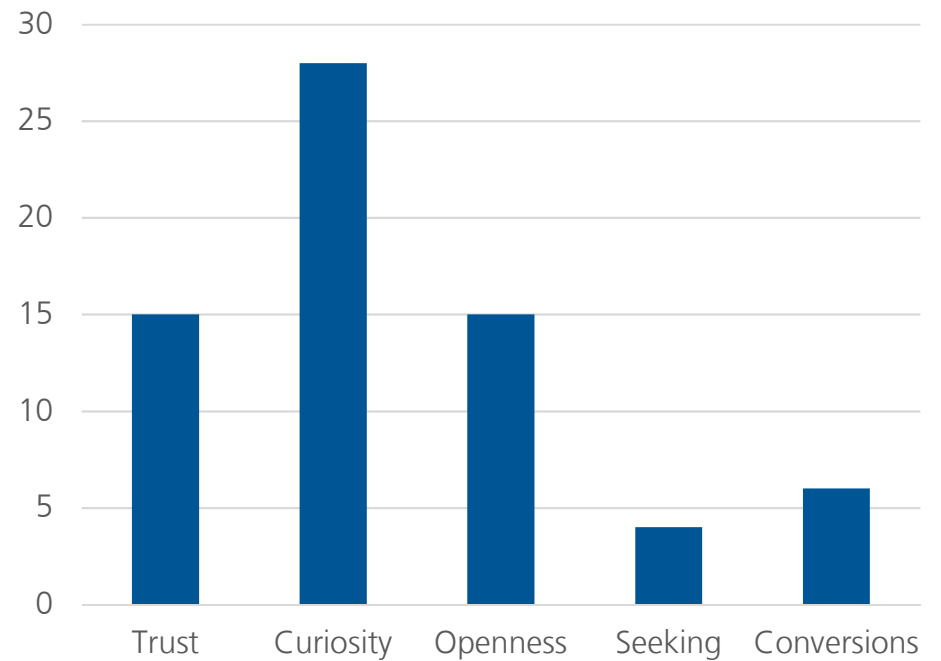

EVANGELISM AMONG SO CAL INTERNATIONALS