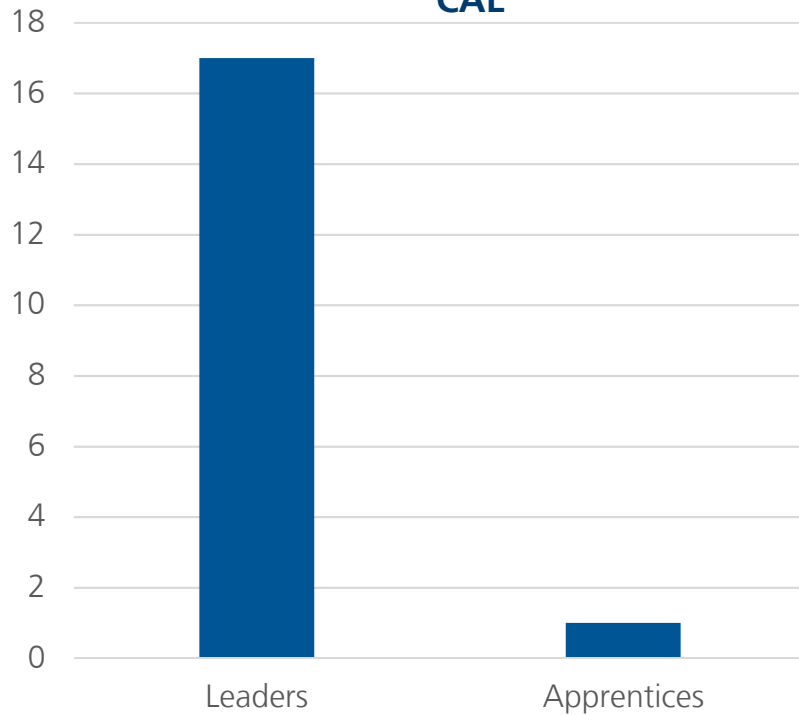

INTERVARSITY
INTERNATIONAL STUDENT MINISTRY

REGIONAL REPORT

“ISM At A Glance”

Prepared by Sharon Messmore

June 2016

NATIONAL SUMMARY

All data from the 2016 Annual Field Report, "Internationals Involved"

NUMBER OF INTERNATIONALS IN INTERVARSITY PER REGION

10 YEAR TREND IN OVERALL INTERNATIONAL INVOLVEMENT

WEST CLUSTER

Total Intl in Region (from 1,000+ schools)	170,574
Total Students in InterVarsity in Cluster	8,385
Total Intl in InterVarsity in Cluster	1,218
% Total Intl in Cluster / % Students in IV	<1% 15%
# of Chapters in Region	170
# of Chapters with 5+ ISM activity	39 (23%)

SOUTHERN CALIFORNIA

INTERNATIONAL LEADERS IN SO CAL

EVANGELISM AMONG SO CAL INTERNATIONALS

SO CAL (CONTINUED)

ISM 5-Year Trend in Southern California

Total Intls in Region (from 1,000+ schools)	62,308
Total Students in InterVarsity in Region	3,457
Total Intls in InterVarsity in Region	274
% Total Intls in Region / % Students in IV	<1% 8%
# of Chapters in Region	53
# of Chapters with 5+ ISM activity	9 (17%)