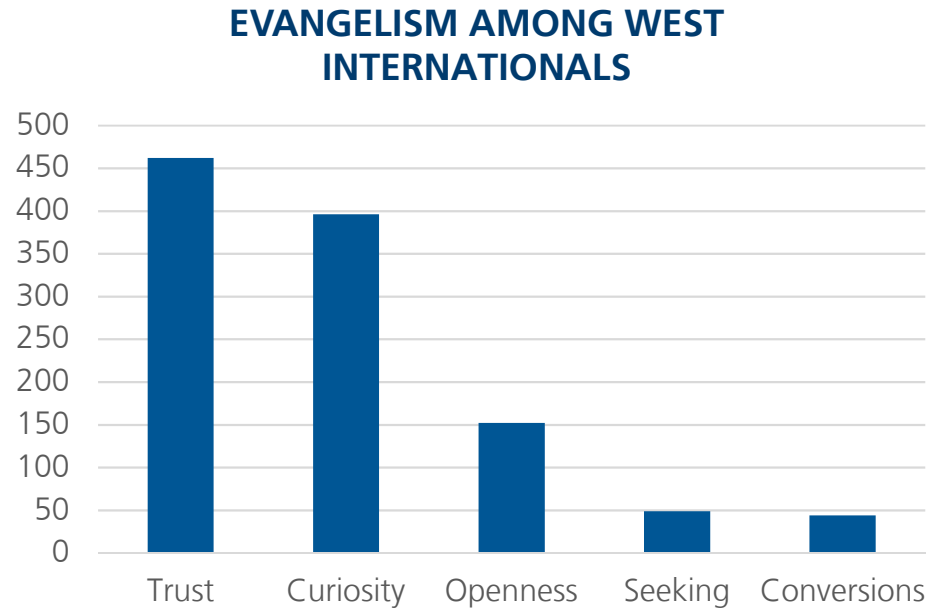

INTERVARSITY
INTERNATIONAL STUDENT MINISTRY

REGIONAL REPORT

“ISM At A Glance”

Prepared by Sharon Messmore

June 2016

NATIONAL SUMMARY

All data from the 2016 Annual Field Report, "Internationals Involved"

NUMBER OF INTERNATIONALS IN INTERVARSITY PER REGION

10 YEAR TREND IN OVERALL INTERNATIONAL INVOLVEMENT

WEST CLUSTER

Total Intl in Region (from 1,000+ schools)	170,574
Total Students in InterVarsity in Cluster	8,385
Total Intl in InterVarsity in Cluster	1,218
% Total Intl in Cluster / % Students in IV	<1% 15%
# of Chapters in Region	170
# of Chapters with 5+ ISM activity	39 (23%)