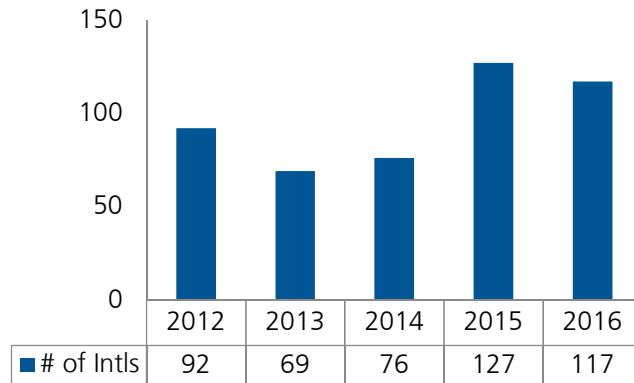

10 YEAR TREND IN OVERALL INTERNATIONAL INVOLVEMENT

WEST CLUSTER

Total Intl in Region (from 1,000+ schools)	170,574
Total Students in InterVarsity in Cluster	8,385
Total Intl in InterVarsity in Cluster	1,218
% Total Intl in Cluster / % Students in IV	<1% 15%
# of Chapters in Region	170
# of Chapters with 5+ ISM activity	39 (23%)

ROCKY MOUNTAIN

INTERNATIONAL LEADERS IN ROCKY MTN

EVANGELISM AMONG ROCKY MTN INTERNATIONALS

ROCKY MOUNTAIN (CONTINUED)

ISM 5-Year Trend in Rocky Mountain

Total Intls in Region (from 1,000+ schools)	38,329
Total Students in InterVarsity in Region	1,239
Total Intls in InterVarsity in Region	117
% Total Intls in Region / % Students in IV	<1% 9%
# of Chapters in Region	37
# of Chapters with 5+ ISM activity	6 (16%)