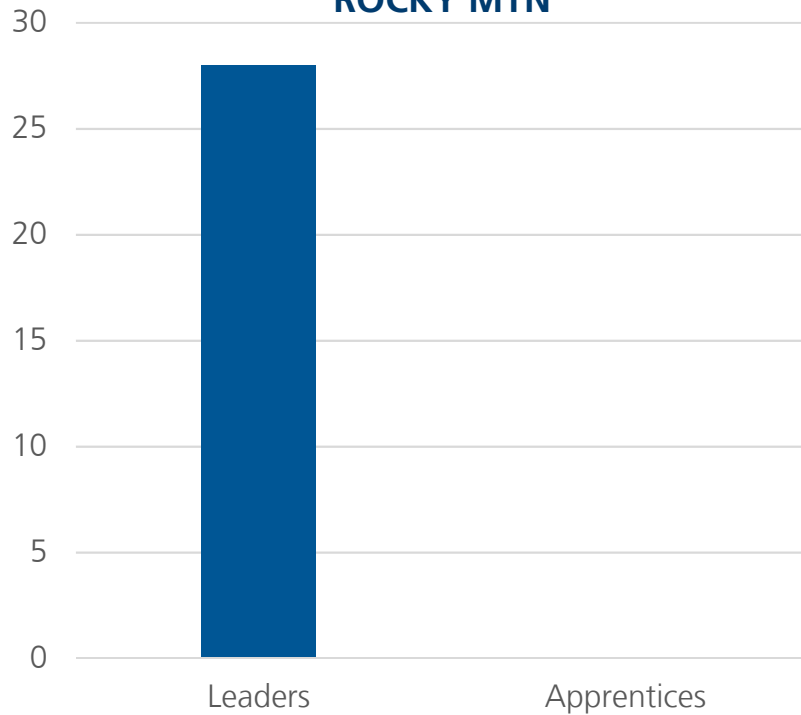

10 YEAR TREND IN OVERALL INTERNATIONAL INVOLVEMENT

WEST CLUSTER

Total Intl in Region (from 1,000+ schools)	170,574
Total Students in InterVarsity in Cluster	8,385
Total Intl in InterVarsity in Cluster	1,218
% Total Intl in Cluster / % Students in IV	<1% 15%
# of Chapters in Region	170
# of Chapters with 5+ ISM activity	39 (23%)

ROCKY MOUNTAIN

INTERNATIONAL LEADERS IN ROCKY MTN

EVANGELISM AMONG ROCKY MTN INTERNATIONALS

ROCKY MOUNTAIN (CONTINUED)

ISM 5-Year Trend in Rocky Mountain

Total Intls in Region (from 1,000+ schools)	38,329
Total Students in InterVarsity in Region	1,239
Total Intls in InterVarsity in Region	117
% Total Intls in Region / % Students in IV	<1% 9%
# of Chapters in Region	37
# of Chapters with 5+ ISM activity	6 (16%)