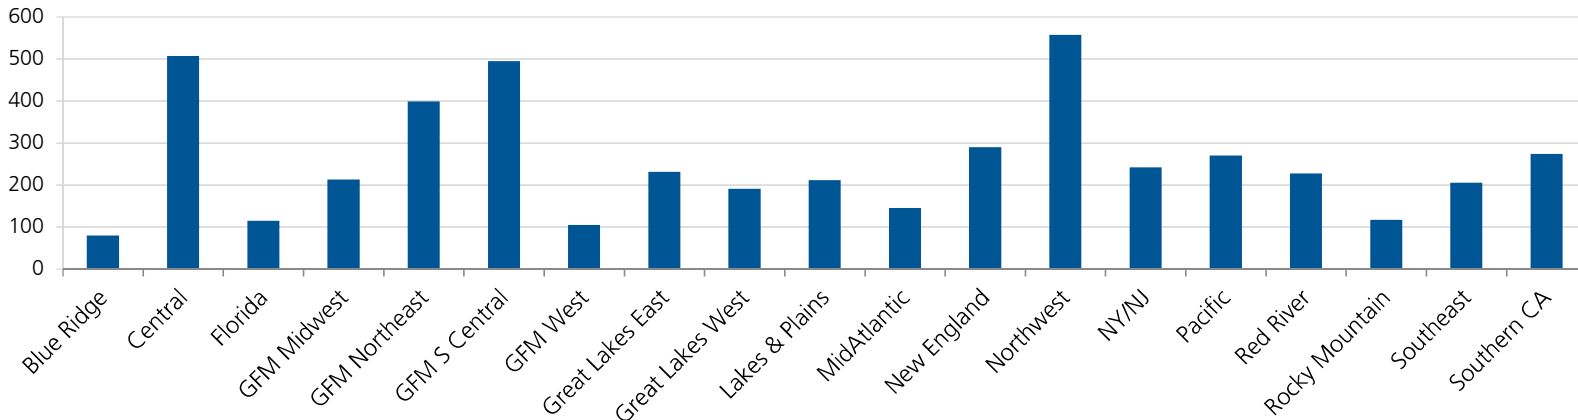

INTERVARSITY
INTERNATIONAL STUDENT MINISTRY

REGIONAL REPORT

“ISM At A Glance”

Prepared by Sharon Messmore

June 2016

NATIONAL SUMMARY

All data from the 2016 Annual Field Report, "Internationals Involved"

NUMBER OF INTERNATIONALS IN INTERVARSITY PER REGION

10 YEAR TREND IN OVERALL INTERNATIONAL INVOLVEMENT

WEST CLUSTER

Total Intl in Region (from 1,000+ schools)	170,574
Total Students in InterVarsity in Cluster	8,385
Total Intl in InterVarsity in Cluster	1,218
% Total Intl in Cluster / % Students in IV	<1% 15%
# of Chapters in Region	170
# of Chapters with 5+ ISM activity	39 (23%)

ROCKY MOUNTAIN

INTERNATIONAL LEADERS IN ROCKY MTN

EVANGELISM AMONG ROCKY MTN INTERNATIONALS

ROCKY MOUNTAIN (CONTINUED)

ISM 5-Year Trend in Rocky Mountain

Total Intls in Region (from 1,000+ schools)	38,329
Total Students in InterVarsity in Region	1,239
Total Intls in InterVarsity in Region	117
% Total Intls in Region / % Students in IV	<1% 9%
# of Chapters in Region	37
# of Chapters with 5+ ISM activity	6 (16%)