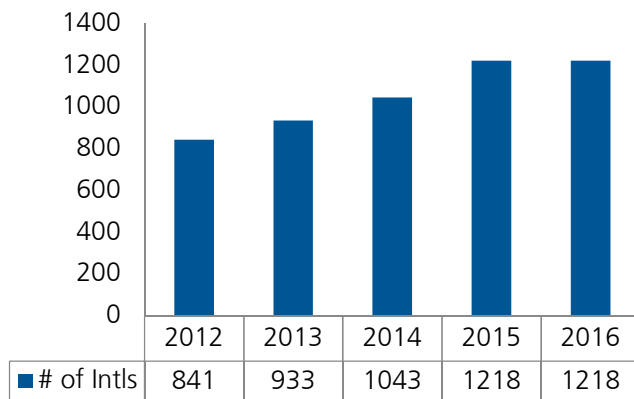

INTERVARSITY
INTERNATIONAL STUDENT MINISTRY

REGIONAL REPORT

“ISM At A Glance”

Prepared by Sharon Messmore

June 2016

NATIONAL SUMMARY

All data from the 2016 Annual Field Report, "Internationals Involved"

NUMBER OF INTERNATIONALS IN INTERVARSITY PER REGION

10 YEAR TREND IN OVERALL INTERNATIONAL INVOLVEMENT

WEST CLUSTER

Total Intl in Region (from 1,000+ schools)	170,574
Total Students in InterVarsity in Cluster	8,385
Total Intl in InterVarsity in Cluster	1,218
% Total Intl in Cluster / % Students in IV	<1% 15%
# of Chapters in Region	170
# of Chapters with 5+ ISM activity	39 (23%)