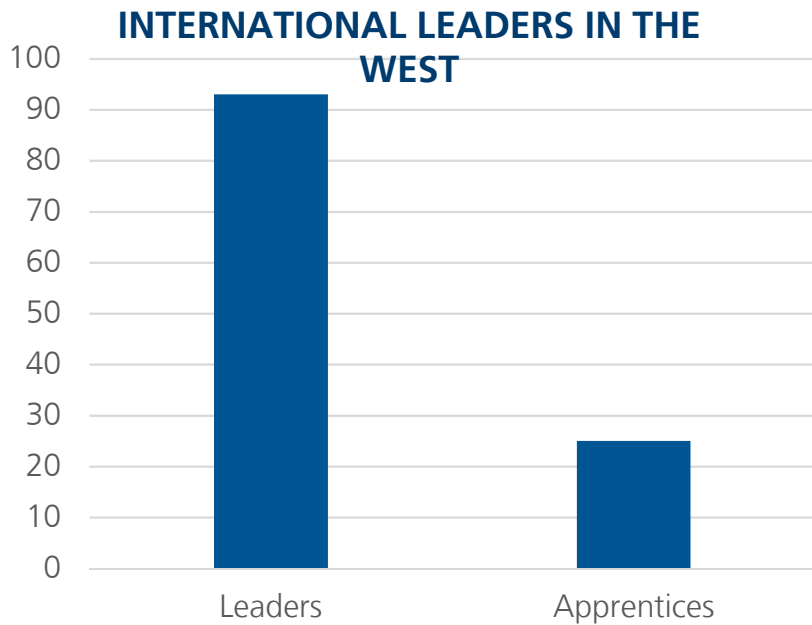

INTERVARSITY
INTERNATIONAL STUDENT MINISTRY

REGIONAL REPORT

“ISM At A Glance”

Prepared by Sharon Messmore

June 2016

NATIONAL SUMMARY

All data from the 2016 Annual Field Report, "Internationals Involved"

NUMBER OF INTERNATIONALS IN INTERVARSITY PER REGION

10 YEAR TREND IN OVERALL INTERNATIONAL INVOLVEMENT

WEST CLUSTER

Total Intl in Region (from 1,000+ schools)	170,574
Total Students in InterVarsity in Cluster	8,385
Total Intl in InterVarsity in Cluster	1,218
% Total Intl in Cluster / % Students in IV	<1% 15%
# of Chapters in Region	170
# of Chapters with 5+ ISM activity	39 (23%)