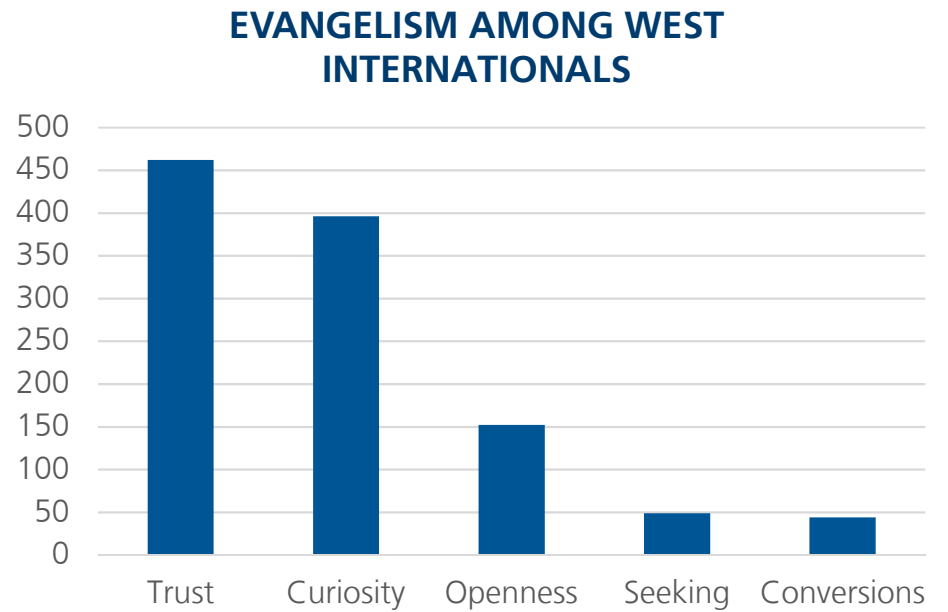

WEST CLUSTER

Total Intl in Region (from 1,000+ schools)	170,574
Total Students in InterVarsity in Cluster	8,385
Total Intl in InterVarsity in Cluster	1,218
% Total Intl in Cluster / % Students in IV	<1% 15%
# of Chapters in Region	170
# of Chapters with 5+ ISM activity	39 (23%)