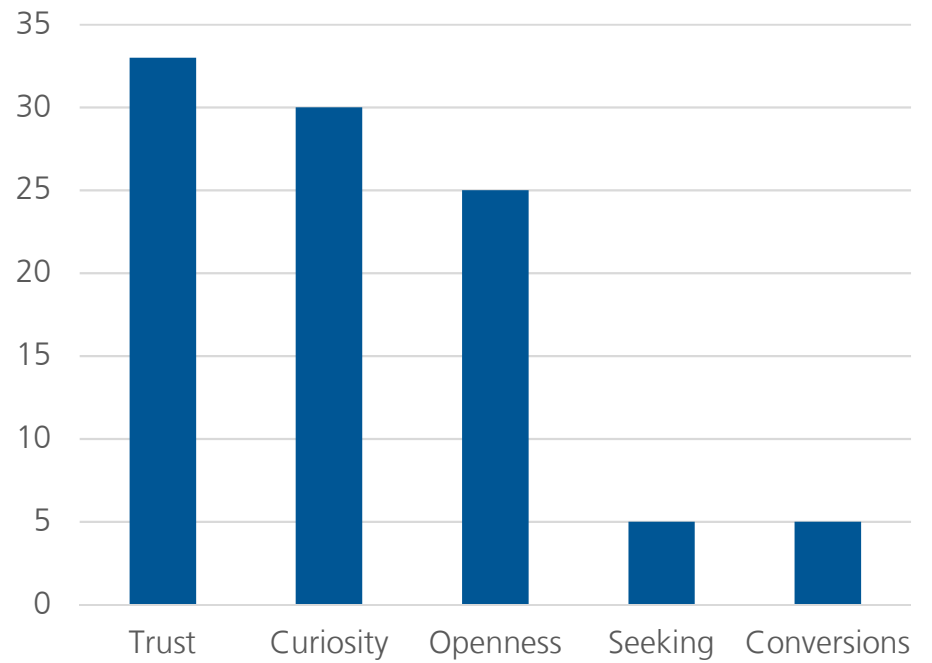

EVANGELISM AMONG ROCKY MTN INTERNATIONALS