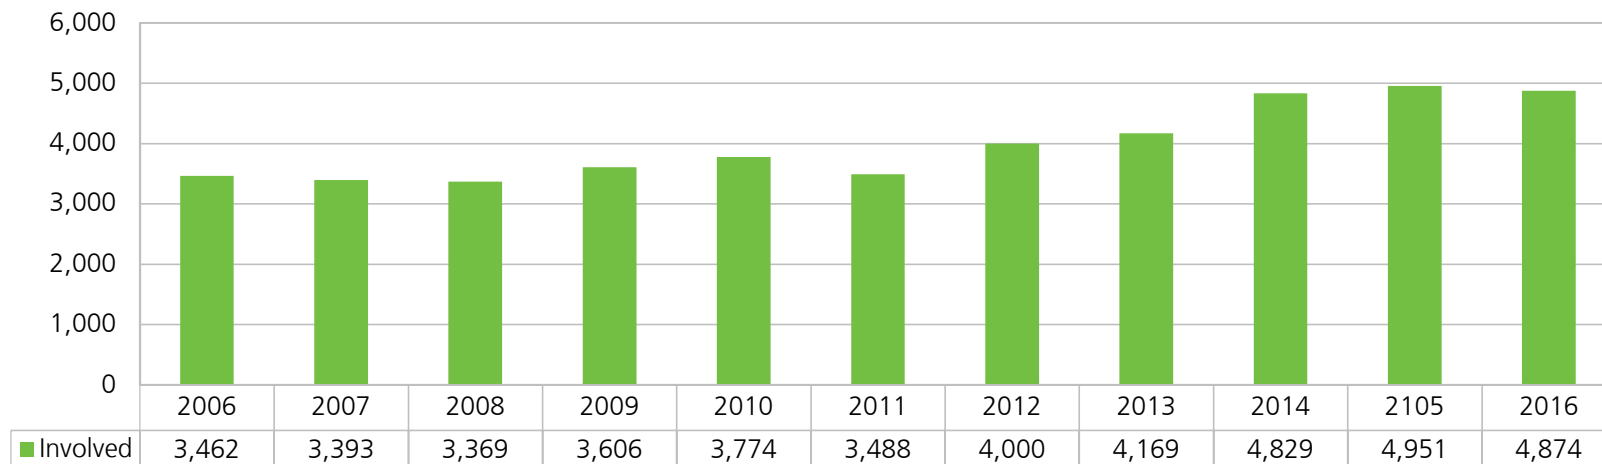

INTERVARSITY
INTERNATIONAL STUDENT MINISTRY

REGIONAL REPORT

“ISM At A Glance”

Prepared by Sharon Messmore

June 2016

NATIONAL SUMMARY

All data from the 2016 Annual Field Report, "Internationals Involved"

NUMBER OF INTERNATIONALS IN INTERVARSITY PER REGION

10 YEAR TREND IN OVERALL INTERNATIONAL INVOLVEMENT

WEST CLUSTER

Total Intl in Region (from 1,000+ schools)	170,574
Total Students in InterVarsity in Cluster	8,385
Total Intl in InterVarsity in Cluster	1,218
% Total Intl in Cluster / % Students in IV	<1% 15%
# of Chapters in Region	170
# of Chapters with 5+ ISM activity	39 (23%)