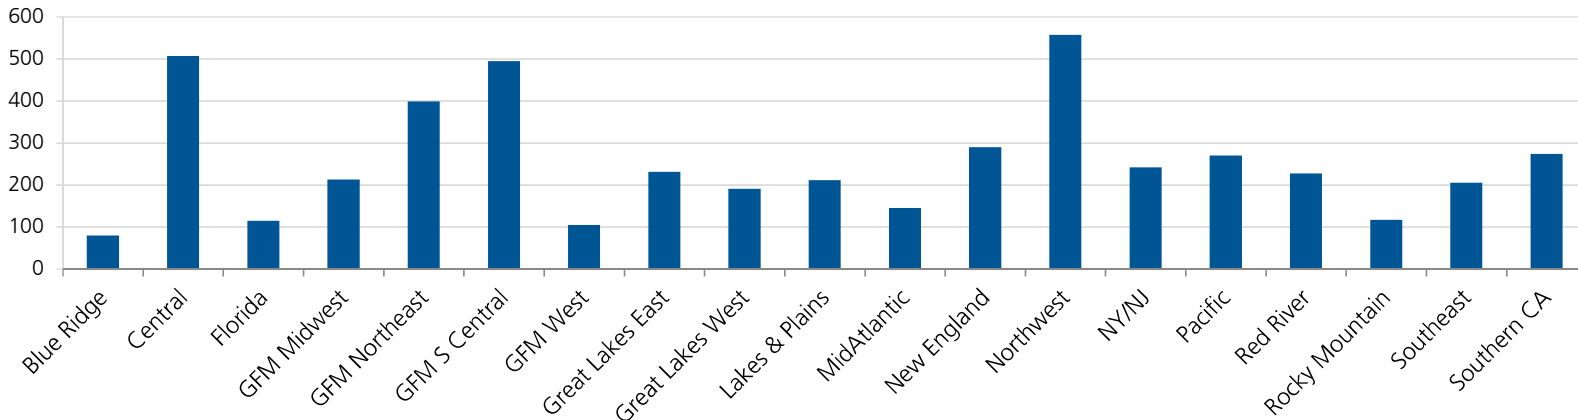

INTERVARSITY
INTERNATIONAL STUDENT MINISTRY

REGIONAL REPORT

“ISM At A Glance”

Prepared by Sharon Messmore

June 2016

NATIONAL SUMMARY

All data from the 2016 Annual Field Report, "Internationals Involved"

NUMBER OF INTERNATIONALS IN INTERVARSITY PER REGION

10 YEAR TREND IN OVERALL INTERNATIONAL INVOLVEMENT

SOUTH CENTRAL CLUSTER

INTERNATIONAL LEADERS IN SOUTH CENTRAL

EVANGELISM AMONG SOUTH CENTRAL INTERNATIONALS

5 Year Trend

Total Intl in Region (from 1,000+ schools)	196,625
Total Students in InterVarsity in Cluster	11,077
Total Intl in InterVarsity in Cluster	1,134 (<1%)
% Total Intl in Cluster / % Students in IV	<1% 10%
# of Chapters in Region	267
# of Chapters with 5+ ISM activity	45 (17%)

INTERNATIONAL LEADERS IN RED RIVER

EVANGELISM AMONG RED RIVER INTERNATIONALS

RED RIVER (CONTINUED)

ISM 5-Year Trend in Red River

Total Intls in Region (from 1,000+ schools)	63,705
Total Students in InterVarsity in Region	2,026
Total Intls in InterVarsity in Region	227
% Total Intls in Region / % Students in IV	<1% 11%
# of Chapters in Region	48
# of Chapters with 5+ ISM activity	10 (21%)

RED RIVER (CONTINUED)

Schools with 1,000+ internationals, data from the 2015 Open Doors report on Educational Exchange

OKLAHOMA

Oklahoma State University -Stillwater	2,362
University of Oklahoma -Norman	2,171
University of Central Oklahoma	1,522
University of Tulsa	1,353