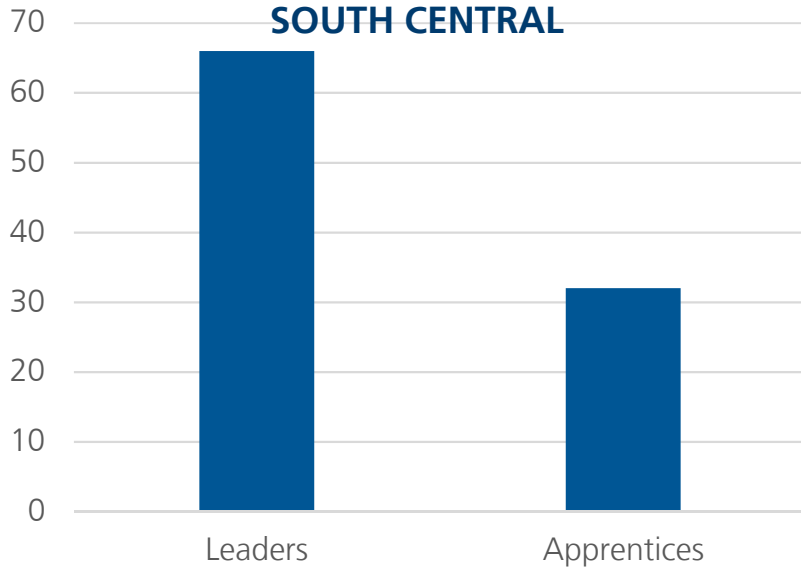

INTERVARSITY
INTERNATIONAL STUDENT MINISTRY

REGIONAL REPORT

“ISM At A Glance”

Prepared by Sharon Messmore

June 2016

NATIONAL SUMMARY

All data from the 2016 Annual Field Report, "Internationals Involved"

NUMBER OF INTERNATIONALS IN INTERVARSITY PER REGION

10 YEAR TREND IN OVERALL INTERNATIONAL INVOLVEMENT

SOUTH CENTRAL CLUSTER

INTERNATIONAL LEADERS IN SOUTH CENTRAL

EVANGELISM AMONG SOUTH CENTRAL INTERNATIONALS

5 Year Trend

Total Intl in Region (from 1,000+ schools)	196,625
Total Students in InterVarsity in Cluster	11,077
Total Intl in InterVarsity in Cluster	1,134 (<1%)
% Total Intl in Cluster / % Students in IV	<1% 10%
# of Chapters in Region	267
# of Chapters with 5+ ISM activity	45 (17%)

INTERNATIONAL LEADERS IN RED RIVER

EVANGELISM AMONG RED RIVER INTERNATIONALS

RED RIVER (CONTINUED)

ISM 5-Year Trend in Red River

Total Intls in Region (from 1,000+ schools)	63,705
Total Students in InterVarsity in Region	2,026
Total Intls in InterVarsity in Region	227
% Total Intls in Region / % Students in IV	<1% 11%
# of Chapters in Region	48
# of Chapters with 5+ ISM activity	10 (21%)