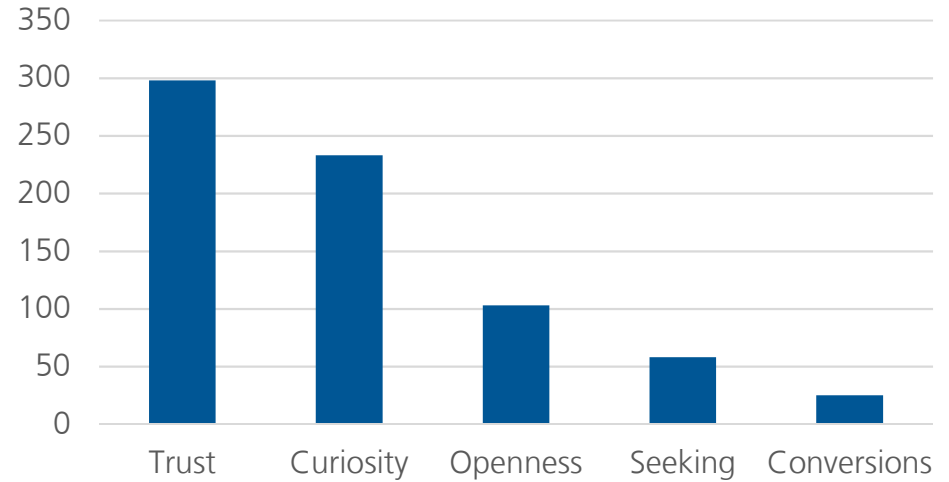

10 YEAR TREND IN OVERALL INTERNATIONAL INVOLVEMENT

SOUTH CENTRAL CLUSTER

INTERNATIONAL LEADERS IN SOUTH CENTRAL

EVANGELISM AMONG SOUTH CENTRAL INTERNATIONALS

5 Year Trend

Total Intl in Region (from 1,000+ schools)	196,625
Total Students in InterVarsity in Cluster	11,077
Total Intl in InterVarsity in Cluster	1,134 (<1%)
% Total Intl in Cluster / % Students in IV	<1% 10%
# of Chapters in Region	267
# of Chapters with 5+ ISM activity	45 (17%)