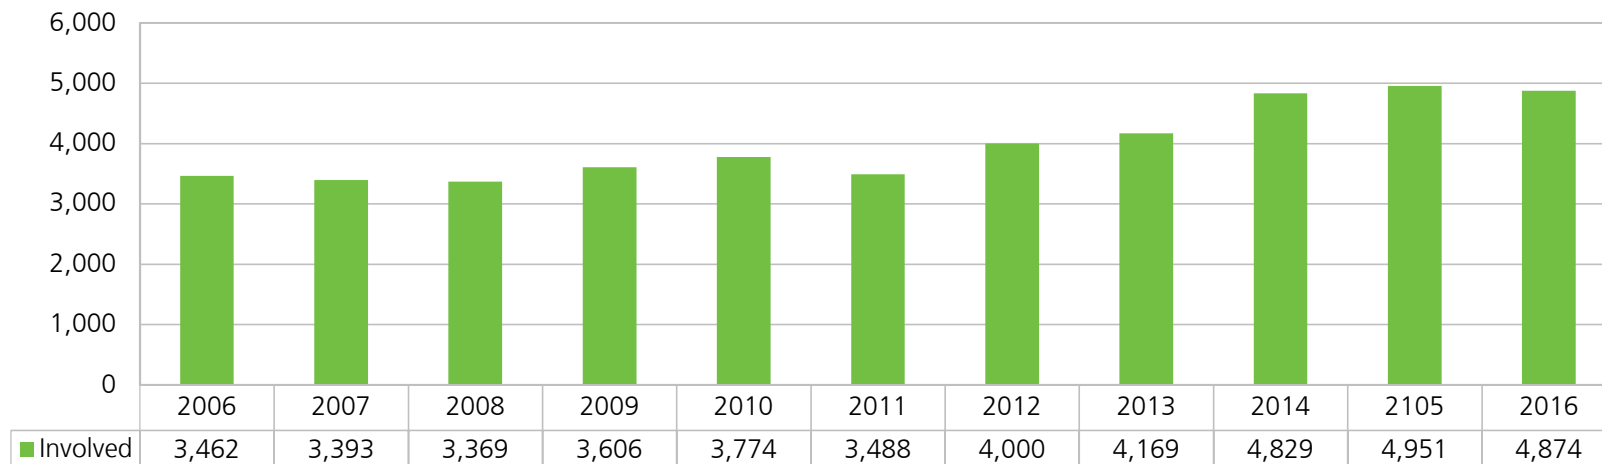

INTERVARSITY
INTERNATIONAL STUDENT MINISTRY

REGIONAL REPORT

“ISM At A Glance”

Prepared by Sharon Messmore

June 2016

NATIONAL SUMMARY

All data from the 2016 Annual Field Report, "Internationals Involved"

NUMBER OF INTERNATIONALS IN INTERVARSITY PER REGION

10 YEAR TREND IN OVERALL INTERNATIONAL INVOLVEMENT

SOUTH CENTRAL CLUSTER

INTERNATIONAL LEADERS IN SOUTH CENTRAL

EVANGELISM AMONG SOUTH CENTRAL INTERNATIONALS

5 Year Trend

Total Intl in Region (from 1,000+ schools)	196,625
Total Students in InterVarsity in Cluster	11,077
Total Intl in InterVarsity in Cluster	1,134 (<1%)
% Total Intl in Cluster / % Students in IV	<1% 10%
# of Chapters in Region	267
# of Chapters with 5+ ISM activity	45 (17%)

INTERNATIONAL LEADERS IN RED RIVER

EVANGELISM AMONG RED RIVER INTERNATIONALS

RED RIVER (CONTINUED)

ISM 5-Year Trend in Red River

Total Intls in Region (from 1,000+ schools)	63,705
Total Students in InterVarsity in Region	2,026
Total Intls in InterVarsity in Region	227
% Total Intls in Region / % Students in IV	<1% 11%
# of Chapters in Region	48
# of Chapters with 5+ ISM activity	10 (21%)