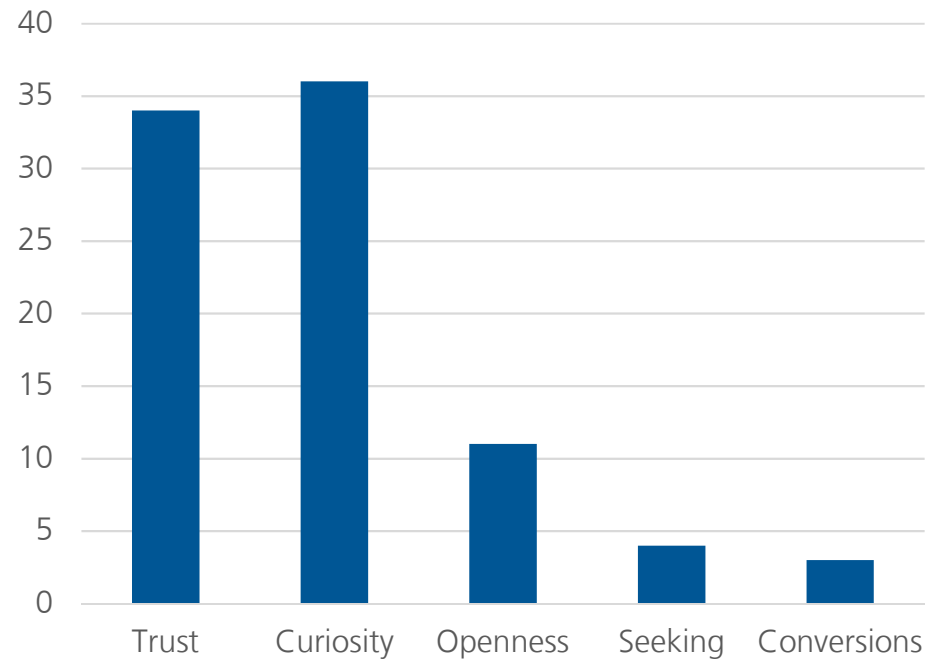

EVANGELISM AMONG RED RIVER INTERNATIONALS