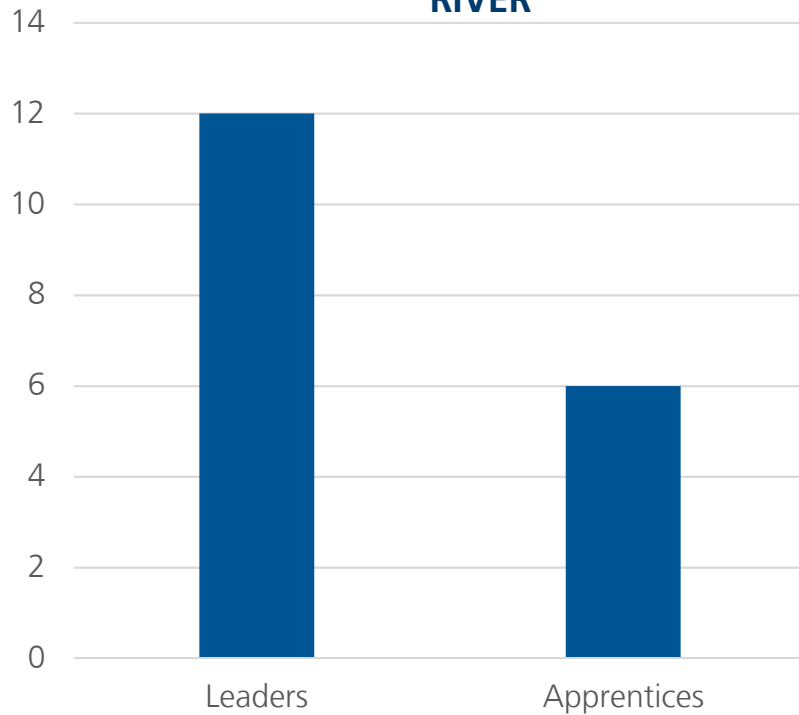

10 YEAR TREND IN OVERALL INTERNATIONAL INVOLVEMENT

SOUTH CENTRAL CLUSTER

INTERNATIONAL LEADERS IN SOUTH CENTRAL

EVANGELISM AMONG SOUTH CENTRAL INTERNATIONALS

5 Year Trend

Total Intl in Region (from 1,000+ schools)	196,625
Total Students in InterVarsity in Cluster	11,077
Total Intl in InterVarsity in Cluster	1,134 (<1%)
% Total Intl in Cluster / % Students in IV	<1% 10%
# of Chapters in Region	267
# of Chapters with 5+ ISM activity	45 (17%)

INTERNATIONAL LEADERS IN RED RIVER

EVANGELISM AMONG RED RIVER INTERNATIONALS

RED RIVER (CONTINUED)

ISM 5-Year Trend in Red River

Total Intls in Region (from 1,000+ schools)	63,705
Total Students in InterVarsity in Region	2,026
Total Intls in InterVarsity in Region	227
% Total Intls in Region / % Students in IV	<1% 11%
# of Chapters in Region	48
# of Chapters with 5+ ISM activity	10 (21%)