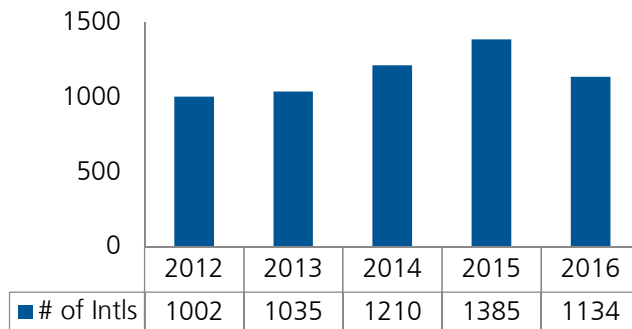

INTERVARSITY
INTERNATIONAL STUDENT MINISTRY

REGIONAL REPORT

“ISM At A Glance”

Prepared by Sharon Messmore

June 2016

NATIONAL SUMMARY

All data from the 2016 Annual Field Report, "Internationals Involved"

NUMBER OF INTERNATIONALS IN INTERVARSITY PER REGION

10 YEAR TREND IN OVERALL INTERNATIONAL INVOLVEMENT

SOUTH CENTRAL CLUSTER

INTERNATIONAL LEADERS IN SOUTH CENTRAL

EVANGELISM AMONG SOUTH CENTRAL INTERNATIONALS

5 Year Trend

Total Intl in Region (from 1,000+ schools)	196,625
Total Students in InterVarsity in Cluster	11,077
Total Intl in InterVarsity in Cluster	1,134 (<1%)
% Total Intl in Cluster / % Students in IV	<1% 10%
# of Chapters in Region	267
# of Chapters with 5+ ISM activity	45 (17%)

INTERNATIONAL LEADERS IN RED RIVER

EVANGELISM AMONG RED RIVER INTERNATIONALS

RED RIVER (CONTINUED)

ISM 5-Year Trend in Red River

Total Intls in Region (from 1,000+ schools)	63,705
Total Students in InterVarsity in Region	2,026
Total Intls in InterVarsity in Region	227
% Total Intls in Region / % Students in IV	<1% 11%
# of Chapters in Region	48
# of Chapters with 5+ ISM activity	10 (21%)