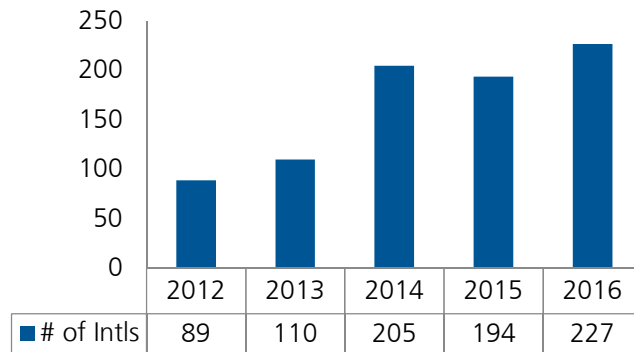

10 YEAR TREND IN OVERALL INTERNATIONAL INVOLVEMENT

SOUTH CENTRAL CLUSTER

INTERNATIONAL LEADERS IN SOUTH CENTRAL

EVANGELISM AMONG SOUTH CENTRAL INTERNATIONALS

5 Year Trend

Total Intl in Region (from 1,000+ schools)	196,625
Total Students in InterVarsity in Cluster	11,077
Total Intl in InterVarsity in Cluster	1,134 (<1%)
% Total Intl in Cluster / % Students in IV	<1% 10%
# of Chapters in Region	267
# of Chapters with 5+ ISM activity	45 (17%)

INTERNATIONAL LEADERS IN RED RIVER

EVANGELISM AMONG RED RIVER INTERNATIONALS

RED RIVER (CONTINUED)

ISM 5-Year Trend in Red River

Total Intls in Region (from 1,000+ schools)	63,705
Total Students in InterVarsity in Region	2,026
Total Intls in InterVarsity in Region	227
% Total Intls in Region / % Students in IV	<1% 11%
# of Chapters in Region	48
# of Chapters with 5+ ISM activity	10 (21%)

InterVarsity Chapters with 5+ Internationals Involved

Fiscal Year 15-16

School	Chapter	2016	2015	% Chg.
Baylor Univ.	AM-IV	17	9	89%
Southern Methodist Univ.	SMU-IV	14	11	27%
Trinity Univ.	IVCF	10	11	-9%
Univ. of Houston – Main Campus	INTL	26	32	-19%
Univ. of North TX Hlth Sci Ctr Ftw	ISM UNTHSC	22	30	-27%
Univ. of Oklahoma – Norman	ISM	38	24	58%
Univ. of Texas – Austin	ISM	19	25	-24%
Univ. of Texas at Dallas	IVCF	27	6	350%
Univ. of Arkansas – Fayetteville	IVCF	17	1	1600%
Texas Southern Univ.	BCM	5	3	67%
Houston Community College	HCC West Loop	<5	5	
Texas A&M Univ.	AAIV	<5	8	
Univ. of Oklahoma – Norman	IVCF	<5	6	