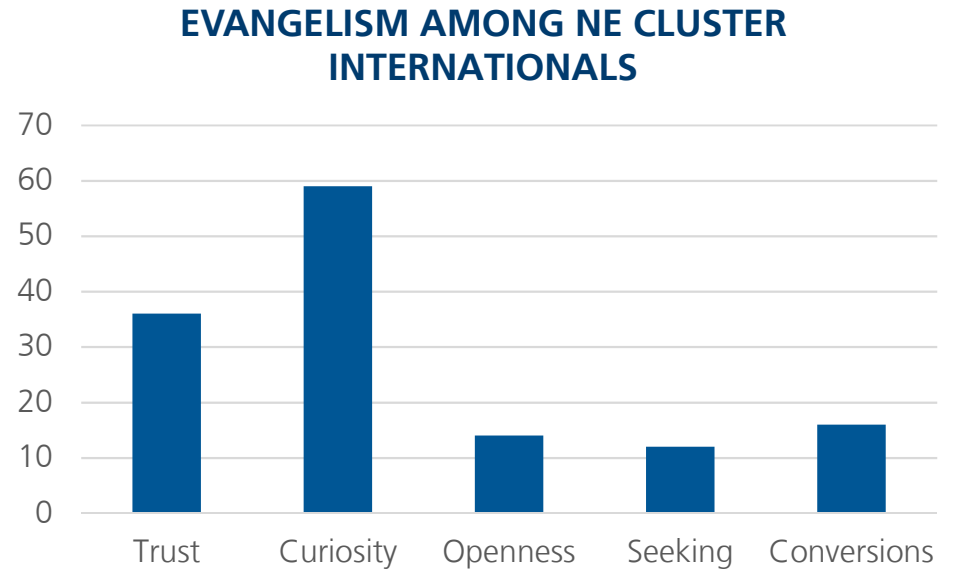

INTERVARSITY
INTERNATIONAL STUDENT MINISTRY

REGIONAL REPORT

“ISM At A Glance”

Prepared by Sharon Messmore

June 2016

NATIONAL SUMMARY

All data from the 2016 Annual Field Report, "Internationals Involved"

NUMBER OF INTERNATIONALS IN INTERVARSITY PER REGION

10 YEAR TREND IN OVERALL INTERNATIONAL INVOLVEMENT

NORTHEAST CLUSTER

Total Intl s in Cluster (from 1,000+ schools)	207,487
Total Students in InterVarsity in Cluster	7,693
Total Intl s in InterVarsity in Cluster	677
% Total Intl	<.5% 9%
# of Chapters in Cluster	205
# of Chapters with 5+ ISM activity	46 (22%)