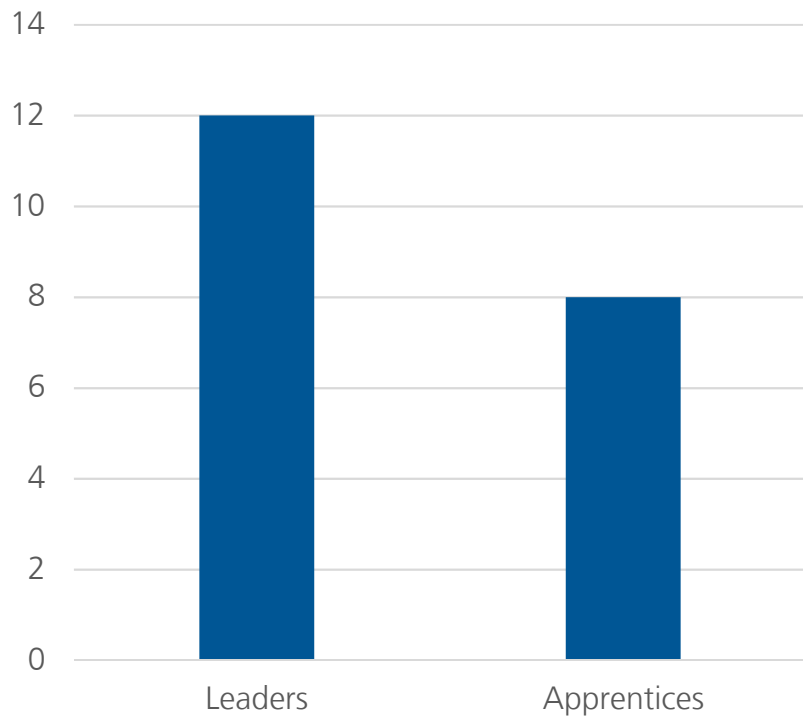

NEW YORK/NEW JERSEY

INTERNATIONAL LEADERS IN NY/NJ