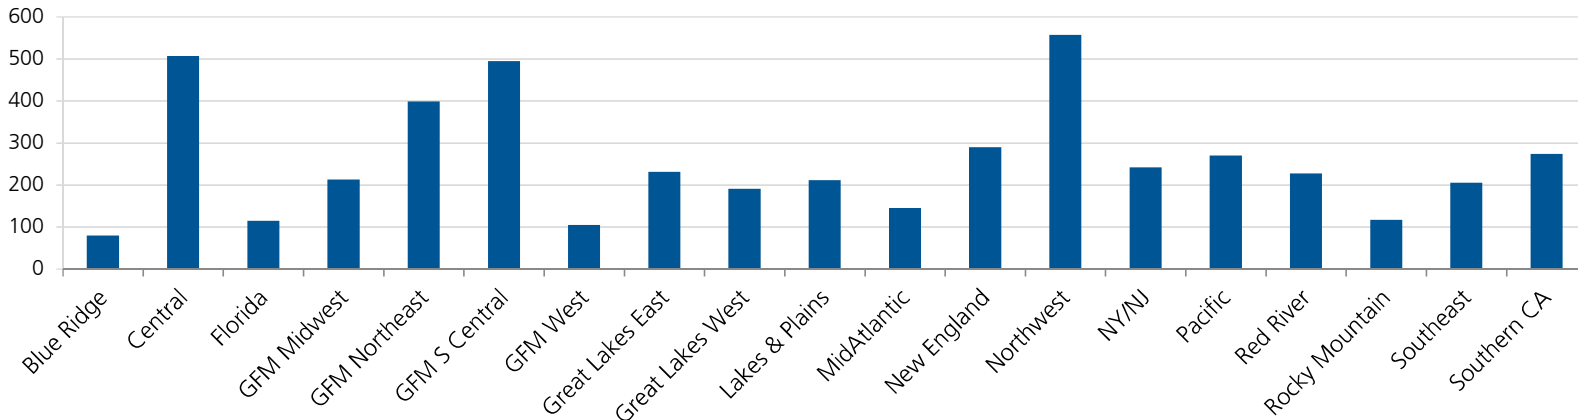

INTERVARSITY
INTERNATIONAL STUDENT MINISTRY

REGIONAL REPORT

“ISM At A Glance”

Prepared by Sharon Messmore

June 2016

NATIONAL SUMMARY

All data from the 2016 Annual Field Report, "Internationals Involved"

NUMBER OF INTERNATIONALS IN INTERVARSITY PER REGION

10 YEAR TREND IN OVERALL INTERNATIONAL INVOLVEMENT

NORTHEAST CLUSTER

Total Intl s in Cluster (from 1,000+ schools)	207,487
Total Students in InterVarsity in Cluster	7,693
Total Intl s in InterVarsity in Cluster	677
% Total Intl	<.5% 9%
# of Chapters in Cluster	205
# of Chapters with 5+ ISM activity	46 (22%)

NEW YORK/NEW JERSEY

INTERNATIONAL LEADERS IN NY/NJ

EVANGELISM AMONG NY/NJ INTERNATIONALS

NY/NJ (CONTINUED)

ISM 5-Year Trend in NY/NJ

Total Intls in Region (from 1,000+ schools)	100,479
Total Students in InterVarsity in Region	3,000
Total Intls in InterVarsity in Region	242
% Total Intls in Region / % Students in IV	<1% 8%
# of Chapters in Region	65
# of Chapters with 5+ ISM activity	14 (22%)