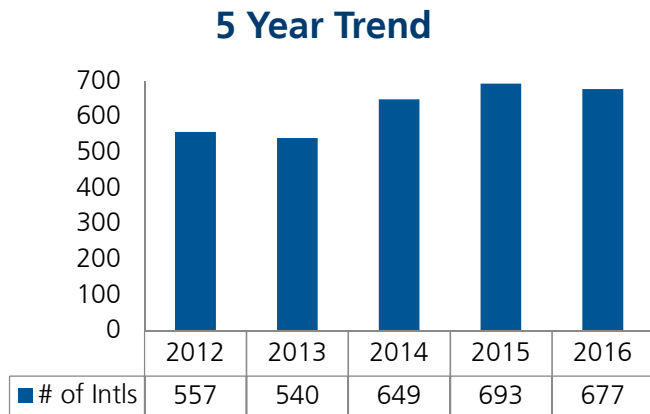

INTERVARSITY
INTERNATIONAL STUDENT MINISTRY

REGIONAL REPORT

“ISM At A Glance”

Prepared by Sharon Messmore

June 2016

NATIONAL SUMMARY

All data from the 2016 Annual Field Report, "Internationals Involved"

NUMBER OF INTERNATIONALS IN INTERVARSITY PER REGION

10 YEAR TREND IN OVERALL INTERNATIONAL INVOLVEMENT

NORTHEAST CLUSTER

Total Intl s in Cluster (from 1,000+ schools)	207,487
Total Students in InterVarsity in Cluster	7,693
Total Intl s in InterVarsity in Cluster	677
% Total Intl	<.5% 9%
# of Chapters in Cluster	205
# of Chapters with 5+ ISM activity	46 (22%)