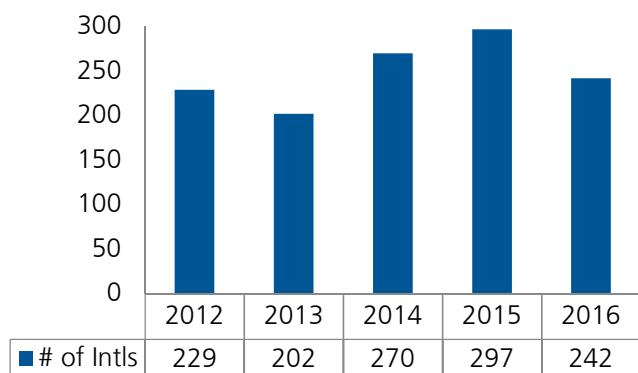

10 YEAR TREND IN OVERALL INTERNATIONAL INVOLVEMENT

NORTHEAST CLUSTER

Total Intl s in Cluster (from 1,000+ schools)	207,487
Total Students in InterVarsity in Cluster	7,693
Total Intl s in InterVarsity in Cluster	677
% Total Intl	<.5% 9%
# of Chapters in Cluster	205
# of Chapters with 5+ ISM activity	46 (22%)

NEW YORK/NEW JERSEY

INTERNATIONAL LEADERS IN NY/NJ

EVANGELISM AMONG NY/NJ INTERNATIONALS

NY/NJ (CONTINUED)

ISM 5-Year Trend in NY/NJ

Total Intls in Region (from 1,000+ schools)	100,479
Total Students in InterVarsity in Region	3,000
Total Intls in InterVarsity in Region	242
% Total Intls in Region / % Students in IV	<1% 8%
# of Chapters in Region	65
# of Chapters with 5+ ISM activity	14 (22%)

InterVarsity Chapters with 5+ Internationals Involved Fiscal Year 15-16

School	Chapter	2016	2015	% Chg.
New York Univ.	AACF	29	26	12%
Columbia Univ.	UNDRGRAD	21	19	11%
Manhattan School of Music	ARTS	17	14	21%
Skidmore College	IVCF	17	19	-11%
Cornell Univ.	Asian American InterVarsity	16	6	63%
Rensselaer Polytechnic Institute	UNDRGRAD	12	3	300%
Clarkson Univ.	Global IV	11	6	83%
Fairleigh Dickinson Univ.	IVCF	10	17	-41%
New York Univ.	MEF	10	10	0%
St. Lawrence Univ.	IVCF	9	6	50%
CUNY Brooklyn College	IVCF	8	2	300%
Vassar College	IVCF	6	5	20%
Cooper Union for Adv Sci & Art	IVCF	5	4	25%
Rutgers Univ.	MEF	5	8	-38%
Colgate Univ.	IVCF	<5	6	
Cornell Univ.	MEF	<5	5	
CUNY Bernard M. Baruch College	IVCF	<5	10	
Hamilton College –Clinton NY	IVCF	<5	6	
Hofstra Univ.	IVCF	<5	6	
Rochester Inst. Of Technology	IVF	<5	5	
SUNY Binghamton	IVCF	<5	5	
SUNY Buffalo	IVCF	<5	13	
SUNY College at Buffalo	IVCF	<5	5	
SUNY College at Geneseo	IVCF	<5	5	
Union College of New York	IVCF	<5	5	