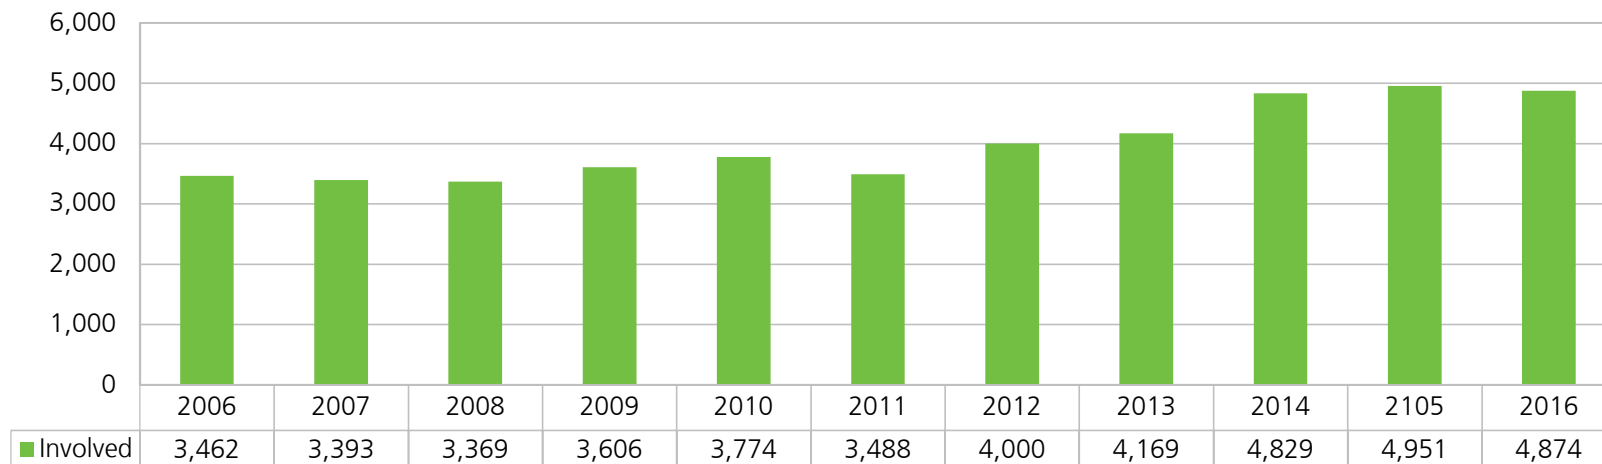

INTERVARSITY
INTERNATIONAL STUDENT MINISTRY

REGIONAL REPORT

“ISM At A Glance”

Prepared by Sharon Messmore

June 2016

NATIONAL SUMMARY

All data from the 2016 Annual Field Report, "Internationals Involved"

NUMBER OF INTERNATIONALS IN INTERVARSITY PER REGION

10 YEAR TREND IN OVERALL INTERNATIONAL INVOLVEMENT

NORTHEAST CLUSTER

Total Intl s in Cluster (from 1,000+ schools)	207,487
Total Students in InterVarsity in Cluster	7,693
Total Intl s in InterVarsity in Cluster	677
% Total Intl	<.5% 9%
# of Chapters in Cluster	205
# of Chapters with 5+ ISM activity	46 (22%)