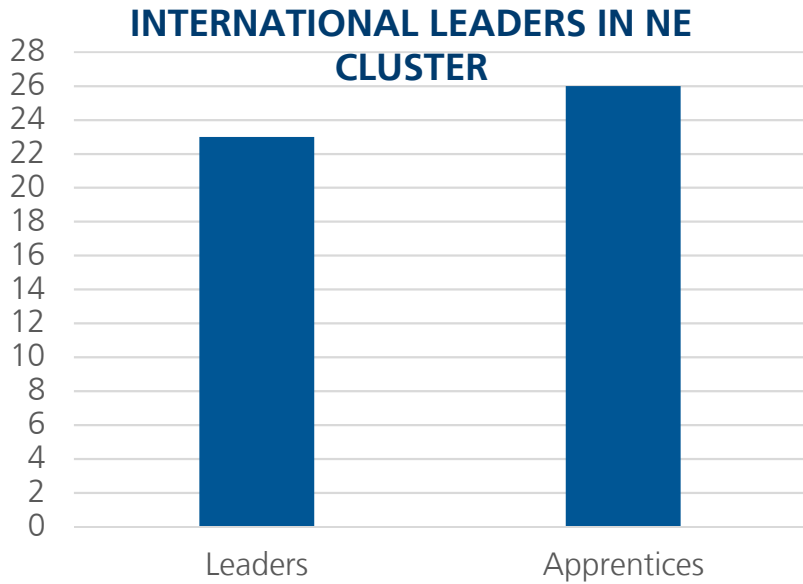

INTERVARSITY
INTERNATIONAL STUDENT MINISTRY

REGIONAL REPORT

“ISM At A Glance”

Prepared by Sharon Messmore

June 2016

NATIONAL SUMMARY

All data from the 2016 Annual Field Report, "Internationals Involved"

NUMBER OF INTERNATIONALS IN INTERVARSITY PER REGION

10 YEAR TREND IN OVERALL INTERNATIONAL INVOLVEMENT

NORTHEAST CLUSTER

Total Intl s in Cluster (from 1,000+ schools)	207,487
Total Students in InterVarsity in Cluster	7,693
Total Intl s in InterVarsity in Cluster	677
% Total Intl	<.5% 9%
# of Chapters in Cluster	205
# of Chapters with 5+ ISM activity	46 (22%)