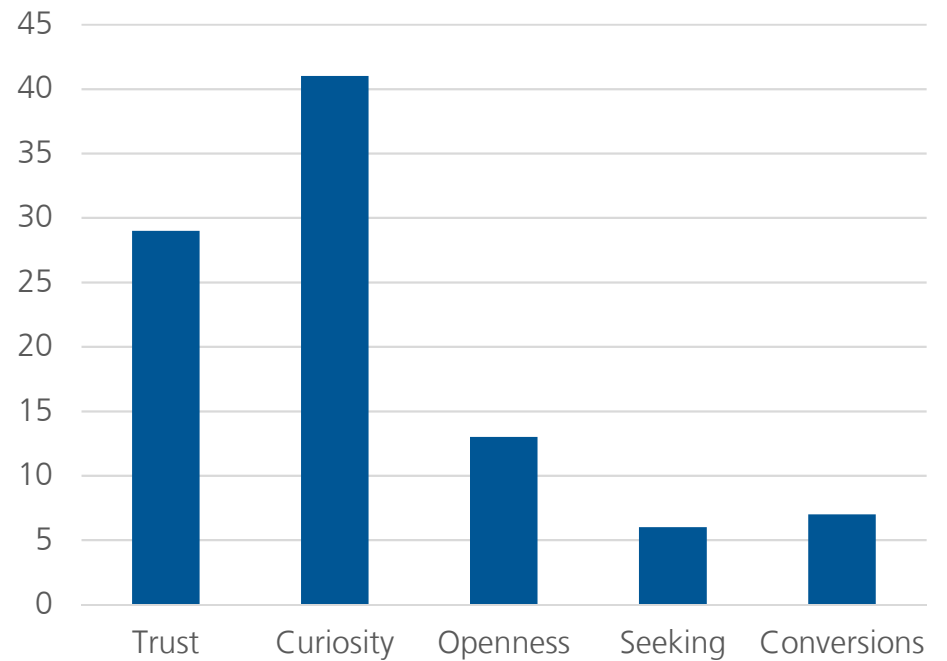

EVANGELISM AMONG NY/NJ INTERNATIONALS