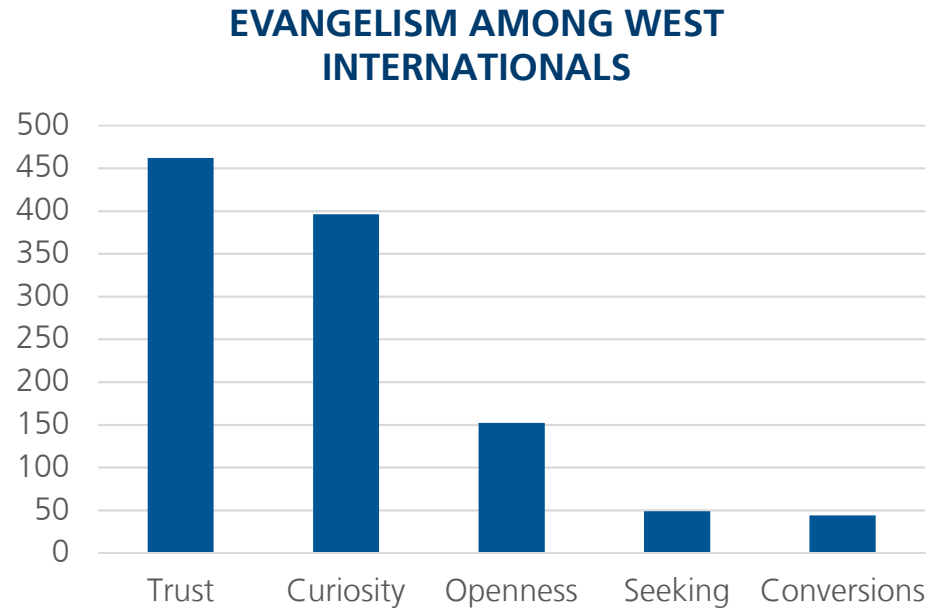

INTERVARSITY
INTERNATIONAL STUDENT MINISTRY

REGIONAL REPORT

“ISM At A Glance”

Prepared by Sharon Messmore

June 2016

NATIONAL SUMMARY

All data from the 2016 Annual Field Report, "Internationals Involved"

NUMBER OF INTERNATIONALS IN INTERVARSITY PER REGION

10 YEAR TREND IN OVERALL INTERNATIONAL INVOLVEMENT

WEST CLUSTER

Total Intls in Region (from 1,000+ schools)	170,574
Total Students in InterVarsity in Cluster	8,385
Total Intls in InterVarsity in Cluster	1,218
% Total Intls in Cluster / % Students in IV	<1% 15%
# of Chapters in Region	170
# of Chapters with 5+ ISM activity	39 (23%)