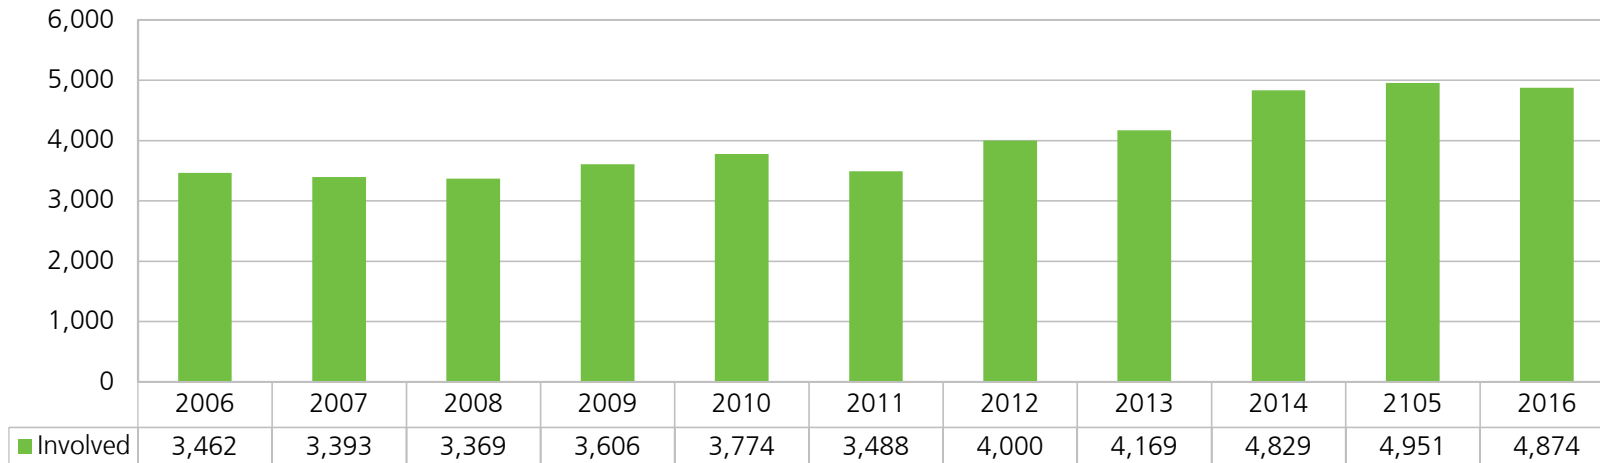

INTERVARSITY
INTERNATIONAL STUDENT MINISTRY

REGIONAL REPORT

“ISM At A Glance”

Prepared by Sharon Messmore

June 2016

NATIONAL SUMMARY

All data from the 2016 Annual Field Report, "Internationals Involved"

NUMBER OF INTERNATIONALS IN INTERVARSITY PER REGION

10 YEAR TREND IN OVERALL INTERNATIONAL INVOLVEMENT

WEST CLUSTER

Total Intls in Region (from 1,000+ schools)	170,574
Total Students in InterVarsity in Cluster	8,385
Total Intls in InterVarsity in Cluster	1,218
% Total Intls in Cluster / % Students in IV	<1% 15%
# of Chapters in Region	170
# of Chapters with 5+ ISM activity	39 (23%)

INTERNATIONAL LEADERS IN THE NORTHWEST

EVANGELISM AMONG NORTHWEST INTERNATIONALS

NORTHWEST (CONTINUED)

ISM 5-Year Trend in the Northwest

Total Intls in Region (from 1,000+ schools)	28,760
Total Students in InterVarsity in Region	1,469
Total Intls in InterVarsity in Region	557
% Total Intls in Region / % Students in IV	2% 38%
# of Chapters in Region	30
# of Chapters with 5+ ISM activity	10 (33%)