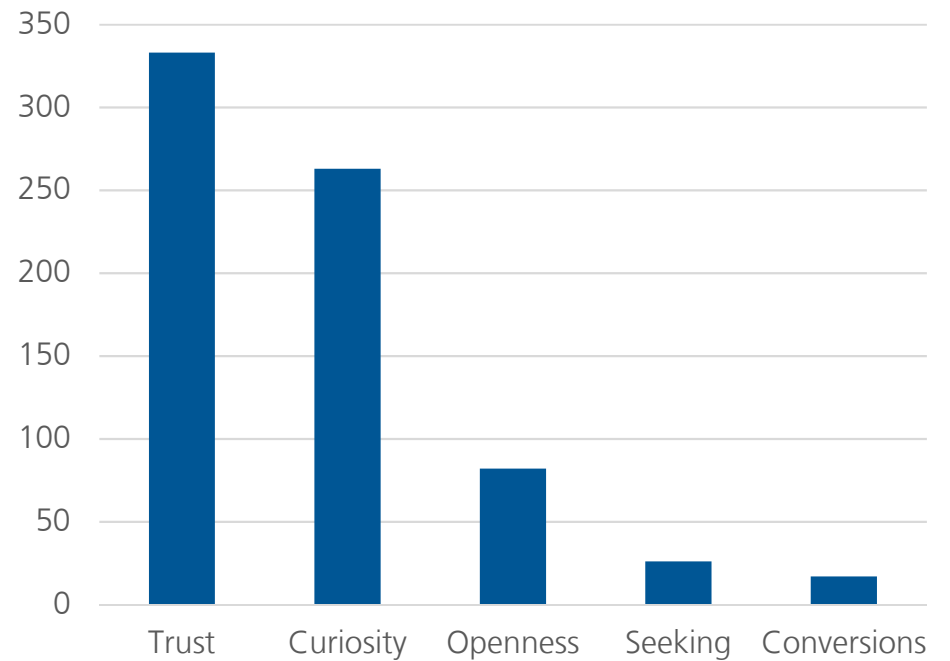

EVANGELISM AMONG NORTHWEST INTERNATIONALS