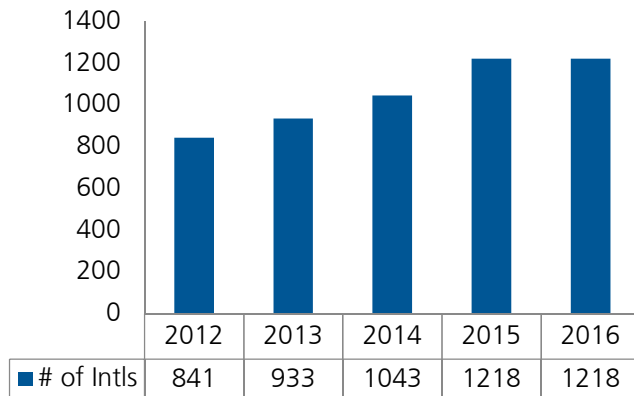

INTERVARSITY
INTERNATIONAL STUDENT MINISTRY

REGIONAL REPORT

“ISM At A Glance”

Prepared by Sharon Messmore

June 2016

NATIONAL SUMMARY

All data from the 2016 Annual Field Report, "Internationals Involved"

NUMBER OF INTERNATIONALS IN INTERVARSITY PER REGION

10 YEAR TREND IN OVERALL INTERNATIONAL INVOLVEMENT

WEST CLUSTER

Total Intls in Region (from 1,000+ schools)	170,574
Total Students in InterVarsity in Cluster	8,385
Total Intls in InterVarsity in Cluster	1,218
% Total Intls in Cluster / % Students in IV	<1% 15%
# of Chapters in Region	170
# of Chapters with 5+ ISM activity	39 (23%)