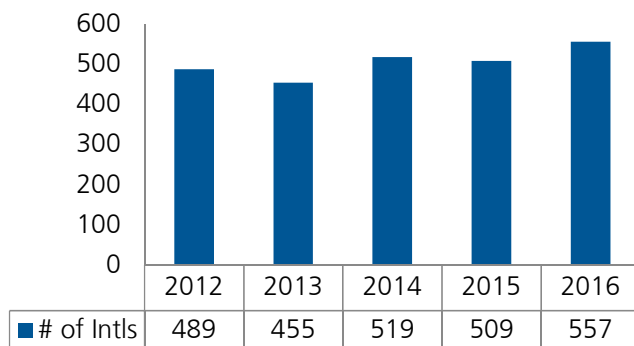

10 YEAR TREND IN OVERALL INTERNATIONAL INVOLVEMENT

WEST CLUSTER

Total Intls in Region (from 1,000+ schools)	170,574
Total Students in InterVarsity in Cluster	8,385
Total Intls in InterVarsity in Cluster	1,218
% Total Intls in Cluster / % Students in IV	<1% 15%
# of Chapters in Region	170
# of Chapters with 5+ ISM activity	39 (23%)

INTERNATIONAL LEADERS IN THE NORTHWEST

EVANGELISM AMONG NORTHWEST INTERNATIONALS

NORTHWEST (CONTINUED)

ISM 5-Year Trend in the Northwest

Total Intls in Region (from 1,000+ schools)	28,760
Total Students in InterVarsity in Region	1,469
Total Intls in InterVarsity in Region	557
% Total Intls in Region / % Students in IV	2% 38%
# of Chapters in Region	30
# of Chapters with 5+ ISM activity	10 (33%)

InterVarsity Chapters with 10+ Internationals Involved Fiscal Year 15-16

School	Chapter	2016	2015	% Chg.
Oregon State Univ.	INTL	300	264	14%
Portland State Univ.	INTL	130	105	24%
Univ. of Washington	INTL	30	33	-9%
Washington State Univ.	INTL	26	18	44%
Univ. of Oregon	INTL	16	18	-11%
Evergreen State College	IVCF	7	15	-53%
Lewis and Clark College	UNDERGRAD	7	8	-13%
Willamette Univ.	INTL	6	7	-14%
Oregon State Univ.	IVCF	5	4	25%
Pierce College –Ft. Steilacoom	IVCF	5	4	25%
Reed College	IVCF	<5	6	
Univ. of Alaska –Fairbanks	IVCF	<5	6	