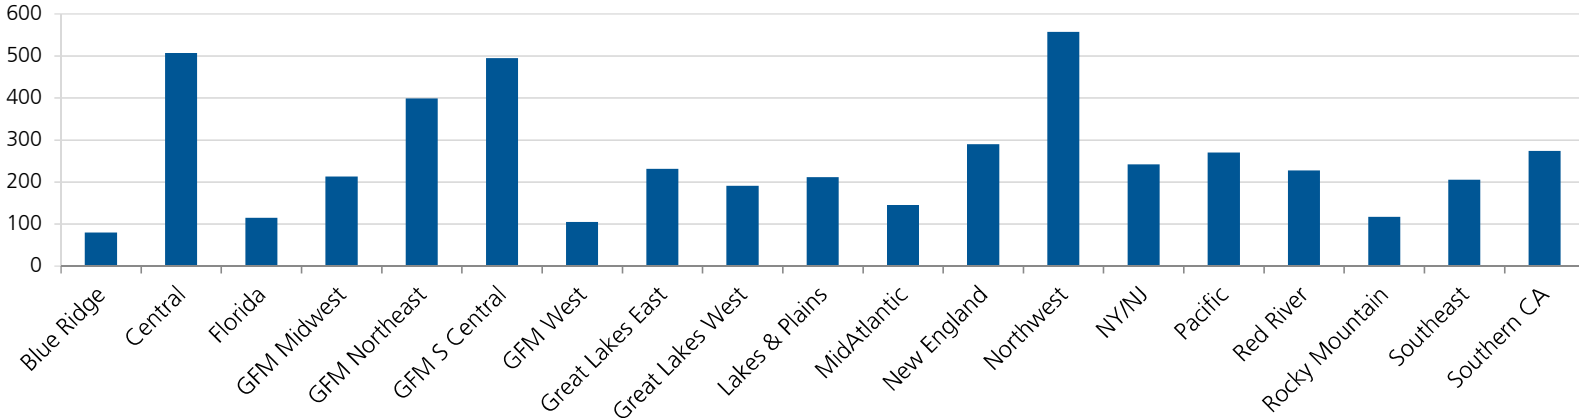

INTERVARSITY
INTERNATIONAL STUDENT MINISTRY

REGIONAL REPORT

“ISM At A Glance”

Prepared by Sharon Messmore

June 2016

NATIONAL SUMMARY

All data from the 2016 Annual Field Report, "Internationals Involved"

NUMBER OF INTERNATIONALS IN INTERVARSITY PER REGION

10 YEAR TREND IN OVERALL INTERNATIONAL INVOLVEMENT

WEST CLUSTER

Total Intls in Region (from 1,000+ schools)	170,574
Total Students in InterVarsity in Cluster	8,385
Total Intls in InterVarsity in Cluster	1,218
% Total Intls in Cluster / % Students in IV	<1% 15%
# of Chapters in Region	170
# of Chapters with 5+ ISM activity	39 (23%)

INTERNATIONAL LEADERS IN THE NORTHWEST

EVANGELISM AMONG NORTHWEST INTERNATIONALS

NORTHWEST (CONTINUED)

ISM 5-Year Trend in the Northwest

Total Intls in Region (from 1,000+ schools)	28,760
Total Students in InterVarsity in Region	1,469
Total Intls in InterVarsity in Region	557
% Total Intls in Region / % Students in IV	2% 38%
# of Chapters in Region	30
# of Chapters with 5+ ISM activity	10 (33%)