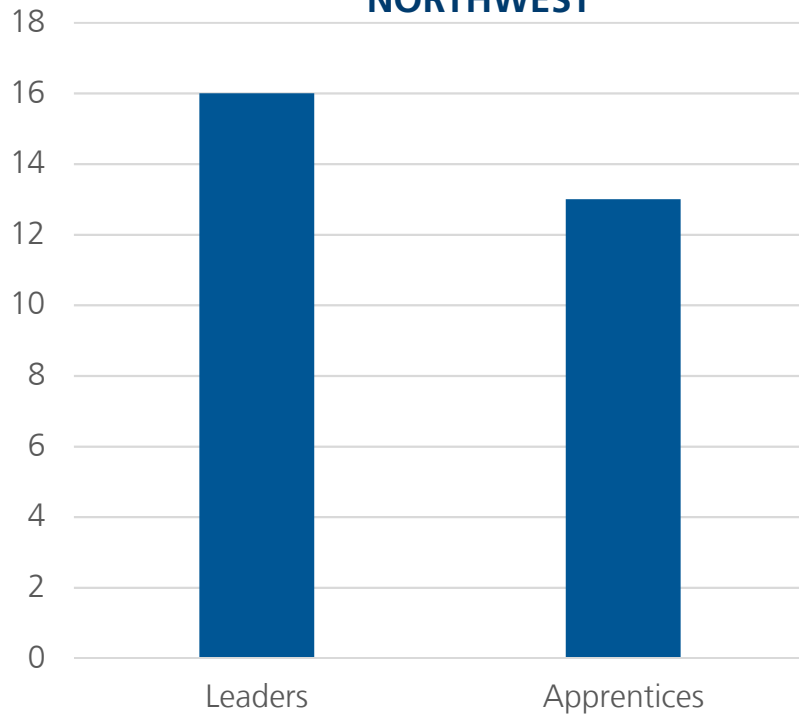

INTERVARSITY
INTERNATIONAL STUDENT MINISTRY

REGIONAL REPORT

“ISM At A Glance”

Prepared by Sharon Messmore

June 2016

NATIONAL SUMMARY

All data from the 2016 Annual Field Report, "Internationals Involved"

NUMBER OF INTERNATIONALS IN INTERVARSITY PER REGION

10 YEAR TREND IN OVERALL INTERNATIONAL INVOLVEMENT

WEST CLUSTER

Total Intls in Region (from 1,000+ schools)	170,574
Total Students in InterVarsity in Cluster	8,385
Total Intls in InterVarsity in Cluster	1,218
% Total Intls in Cluster / % Students in IV	<1% 15%
# of Chapters in Region	170
# of Chapters with 5+ ISM activity	39 (23%)

INTERNATIONAL LEADERS IN THE NORTHWEST

EVANGELISM AMONG NORTHWEST INTERNATIONALS

NORTHWEST (CONTINUED)

ISM 5-Year Trend in the Northwest

Total Intls in Region (from 1,000+ schools)	28,760
Total Students in InterVarsity in Region	1,469
Total Intls in InterVarsity in Region	557
% Total Intls in Region / % Students in IV	2% 38%
# of Chapters in Region	30
# of Chapters with 5+ ISM activity	10 (33%)