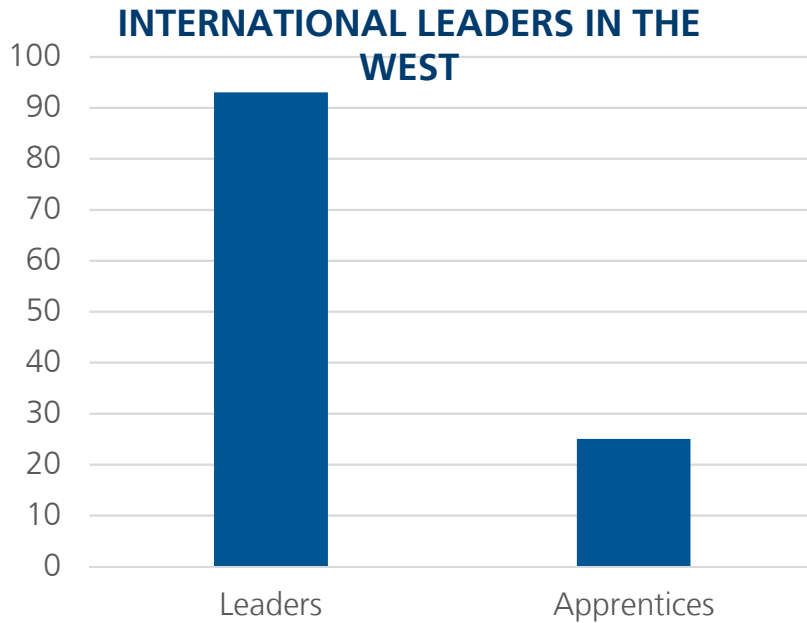

INTERVARSITY
INTERNATIONAL STUDENT MINISTRY

REGIONAL REPORT

“ISM At A Glance”

Prepared by Sharon Messmore

June 2016

NATIONAL SUMMARY

All data from the 2016 Annual Field Report, "Internationals Involved"

NUMBER OF INTERNATIONALS IN INTERVARSITY PER REGION

10 YEAR TREND IN OVERALL INTERNATIONAL INVOLVEMENT

WEST CLUSTER

Total Intls in Region (from 1,000+ schools)	170,574
Total Students in InterVarsity in Cluster	8,385
Total Intls in InterVarsity in Cluster	1,218
% Total Intls in Cluster / % Students in IV	<1% 15%
# of Chapters in Region	170
# of Chapters with 5+ ISM activity	39 (23%)

INTERNATIONAL LEADERS IN THE NORTHWEST

EVANGELISM AMONG NORTHWEST INTERNATIONALS

NORTHWEST (CONTINUED)

ISM 5-Year Trend in the Northwest

Total Intls in Region (from 1,000+ schools)	28,760
Total Students in InterVarsity in Region	1,469
Total Intls in InterVarsity in Region	557
% Total Intls in Region / % Students in IV	2% 38%
# of Chapters in Region	30
# of Chapters with 5+ ISM activity	10 (33%)