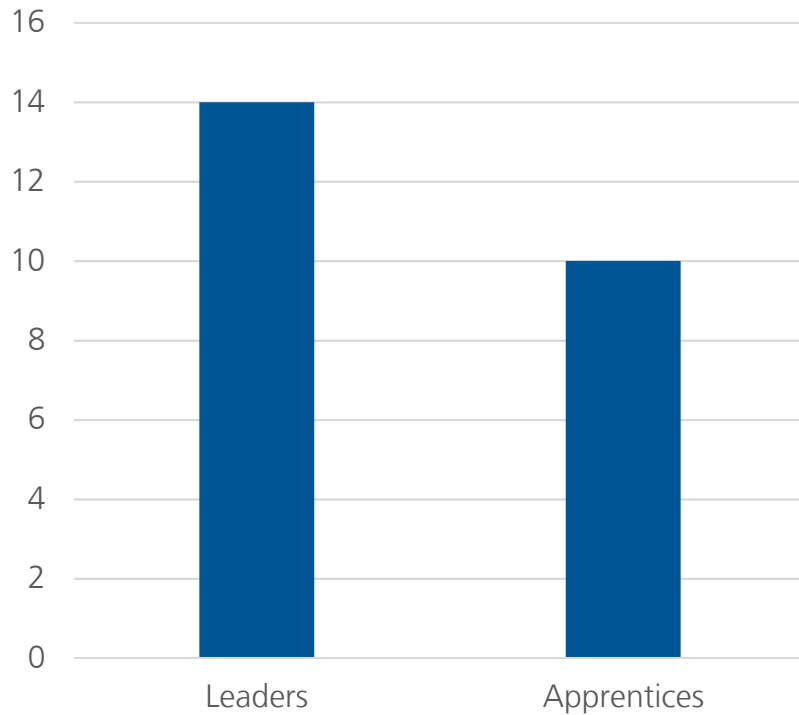

INTERVARSITY
INTERNATIONAL STUDENT MINISTRY

REGIONAL REPORT

“ISM At A Glance”

Prepared by Sharon Messmore

June 2016

NATIONAL SUMMARY

All data from the 2016 Annual Field Report, "Internationals Involved"

NUMBER OF INTERNATIONALS IN INTERVARSITY PER REGION

10 YEAR TREND IN OVERALL INTERNATIONAL INVOLVEMENT

MIDWEST CLUSTER

Total Intl in Region (from 1,000+ schools)	140,333
Total Students in InterVarsity in Cluster	8,317
Total Intl in InterVarsity in Cluster	633
% Total Intl in Cluster / % Students in IV	<.5% 8%
# of Chapters in Region	177
# of Chapters with 5+ ISM activity	41 (23%)

INTERNATIONAL LEADERS IN GLW

EVANGELISM AMONG GLW INTERNATIONALS

GREAT LAKES WEST (CONTINUED)

ISM 5-Year Trend in Great Lakes West

Total Intls in Region (from 1,000+ schools)	57,282	
Total Students in InterVarsity in Region	2,204	
Total Intls in InterVarsity in Region	191	
% Total Intls in Region / % Students in IV	<1%	9%
# of Chapters in Region	55	
# of Chapters with 5+ ISM activity	11 (20%)	