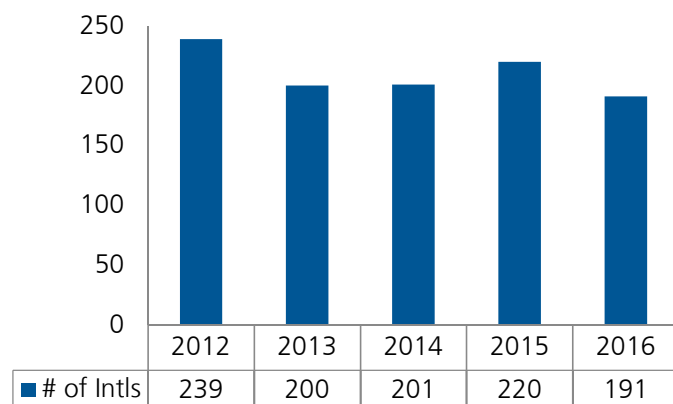

10 YEAR TREND IN OVERALL INTERNATIONAL INVOLVEMENT

MIDWEST CLUSTER

Total Intl in Region (from 1,000+ schools)	140,333
Total Students in InterVarsity in Cluster	8,317
Total Intl in InterVarsity in Cluster	633
% Total Intl in Cluster / % Students in IV	<.5% 8%
# of Chapters in Region	177
# of Chapters with 5+ ISM activity	41 (23%)

INTERNATIONAL LEADERS IN GLW

EVANGELISM AMONG GLW INTERNATIONALS

GREAT LAKES WEST (CONTINUED)

ISM 5-Year Trend in Great Lakes West

Total Intls in Region (from 1,000+ schools)	57,282	
Total Students in InterVarsity in Region	2,204	
Total Intls in InterVarsity in Region	191	
% Total Intls in Region / % Students in IV	<1%	9%
# of Chapters in Region	55	
# of Chapters with 5+ ISM activity	11 (20%)	