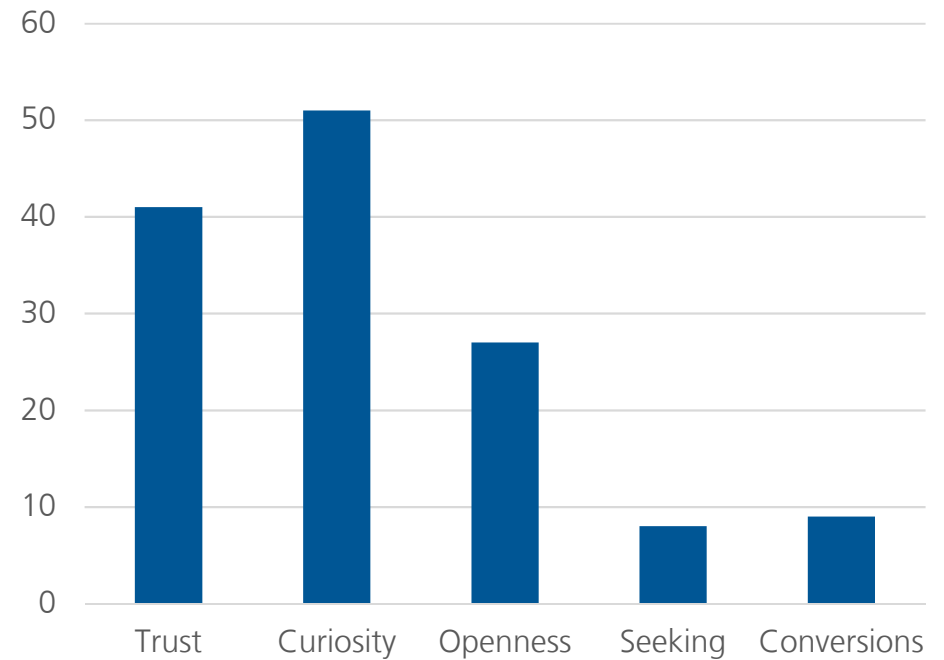

EVANGELISM AMONG GLW INTERNATIONALS