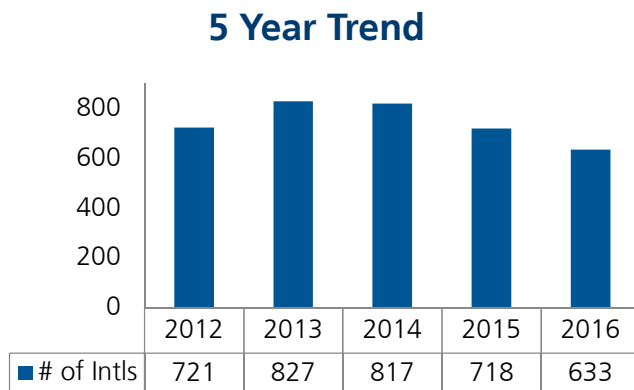

INTERVARSITY
INTERNATIONAL STUDENT MINISTRY

REGIONAL REPORT

“ISM At A Glance”

Prepared by Sharon Messmore

June 2016

NATIONAL SUMMARY

All data from the 2016 Annual Field Report, "Internationals Involved"

NUMBER OF INTERNATIONALS IN INTERVARSITY PER REGION

10 YEAR TREND IN OVERALL INTERNATIONAL INVOLVEMENT

MIDWEST CLUSTER

Total Intl in Region (from 1,000+ schools)	140,333
Total Students in InterVarsity in Cluster	8,317
Total Intl in InterVarsity in Cluster	633
% Total Intl in Cluster / % Students in IV	<.5% 8%
# of Chapters in Region	177
# of Chapters with 5+ ISM activity	41 (23%)