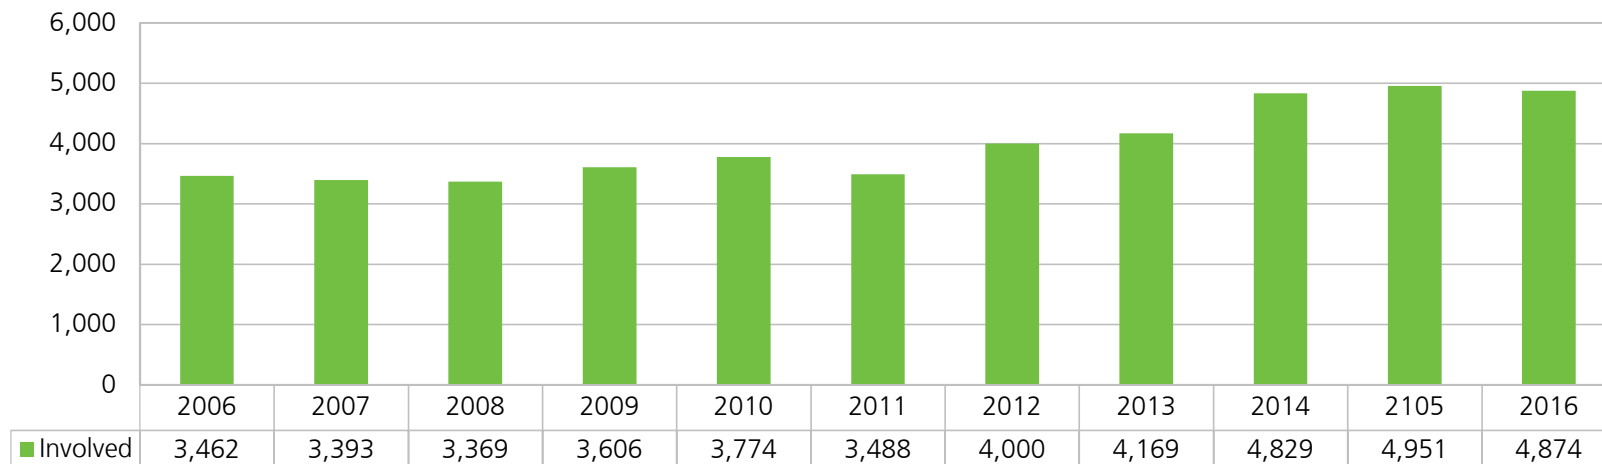

INTERVARSITY
INTERNATIONAL STUDENT MINISTRY

REGIONAL REPORT

“ISM At A Glance”

Prepared by Sharon Messmore

June 2016

NATIONAL SUMMARY

All data from the 2016 Annual Field Report, "Internationals Involved"

NUMBER OF INTERNATIONALS IN INTERVARSITY PER REGION

10 YEAR TREND IN OVERALL INTERNATIONAL INVOLVEMENT

MIDWEST CLUSTER

Total Intl in Region (from 1,000+ schools)	140,333
Total Students in InterVarsity in Cluster	8,317
Total Intl in InterVarsity in Cluster	633
% Total Intl in Cluster / % Students in IV	<.5% 8%
# of Chapters in Region	177
# of Chapters with 5+ ISM activity	41 (23%)

INTERNATIONAL LEADERS IN GLW

EVANGELISM AMONG GLW INTERNATIONALS

GREAT LAKES WEST (CONTINUED)

ISM 5-Year Trend in Great Lakes West

Total Intls in Region (from 1,000+ schools)	57,282	
Total Students in InterVarsity in Region	2,204	
Total Intls in InterVarsity in Region	191	
% Total Intls in Region / % Students in IV	<1%	9%
# of Chapters in Region	55	
# of Chapters with 5+ ISM activity	11 (20%)	