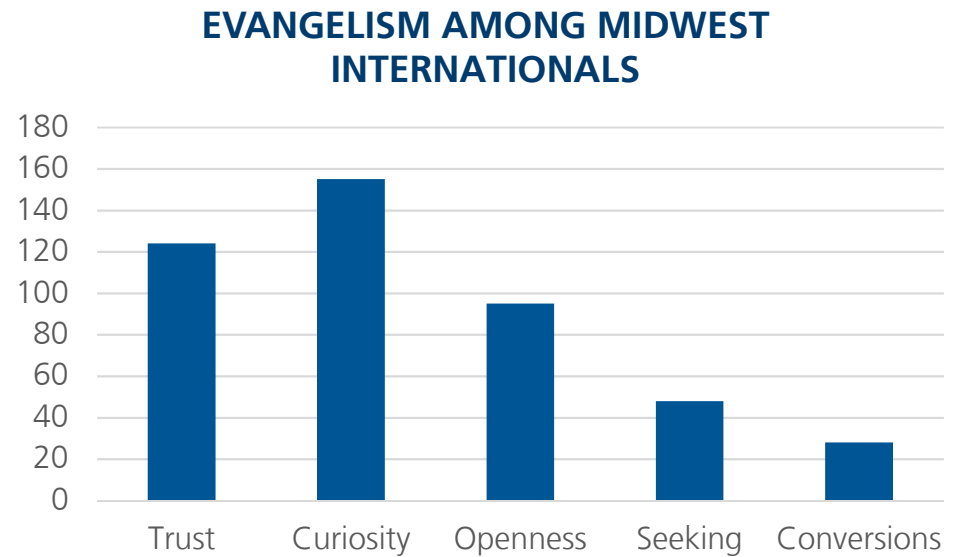

INTERVARSITY
INTERNATIONAL STUDENT MINISTRY

REGIONAL REPORT

“ISM At A Glance”

Prepared by Sharon Messmore

June 2016

NATIONAL SUMMARY

All data from the 2016 Annual Field Report, "Internationals Involved"

NUMBER OF INTERNATIONALS IN INTERVARSITY PER REGION

10 YEAR TREND IN OVERALL INTERNATIONAL INVOLVEMENT

MIDWEST CLUSTER

Total Intl in Region (from 1,000+ schools)	140,333
Total Students in InterVarsity in Cluster	8,317
Total Intl in InterVarsity in Cluster	633
% Total Intl in Cluster / % Students in IV	<.5% 8%
# of Chapters in Region	177
# of Chapters with 5+ ISM activity	41 (23%)