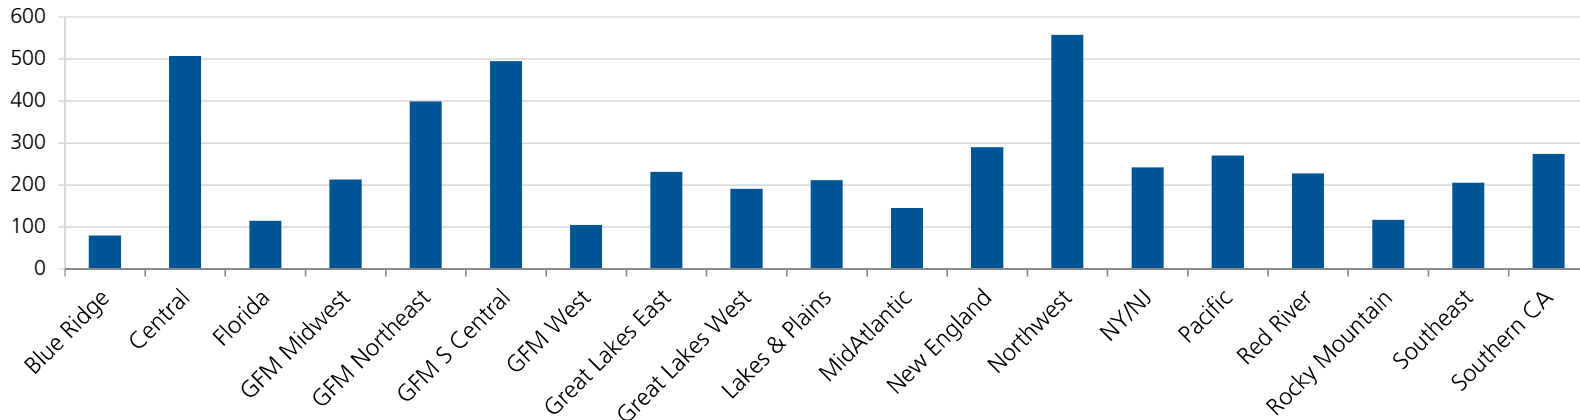

INTERVARSITY
INTERNATIONAL STUDENT MINISTRY

REGIONAL REPORT

“ISM At A Glance”

Prepared by Sharon Messmore

June 2016

NATIONAL SUMMARY

All data from the 2016 Annual Field Report, "Internationals Involved"

NUMBER OF INTERNATIONALS IN INTERVARSITY PER REGION

10 YEAR TREND IN OVERALL INTERNATIONAL INVOLVEMENT

MIDWEST CLUSTER

Total Intl in Region (from 1,000+ schools)	140,333
Total Students in InterVarsity in Cluster	8,317
Total Intl in InterVarsity in Cluster	633
% Total Intl in Cluster / % Students in IV	<.5% 8%
# of Chapters in Region	177
# of Chapters with 5+ ISM activity	41 (23%)

INTERNATIONAL LEADERS IN GLW

EVANGELISM AMONG GLW INTERNATIONALS

GREAT LAKES WEST (CONTINUED)

ISM 5-Year Trend in Great Lakes West

Total Intls in Region (from 1,000+ schools)	57,282	
Total Students in InterVarsity in Region	2,204	
Total Intls in InterVarsity in Region	191	
% Total Intls in Region / % Students in IV	<1%	9%
# of Chapters in Region	55	
# of Chapters with 5+ ISM activity	11 (20%)	