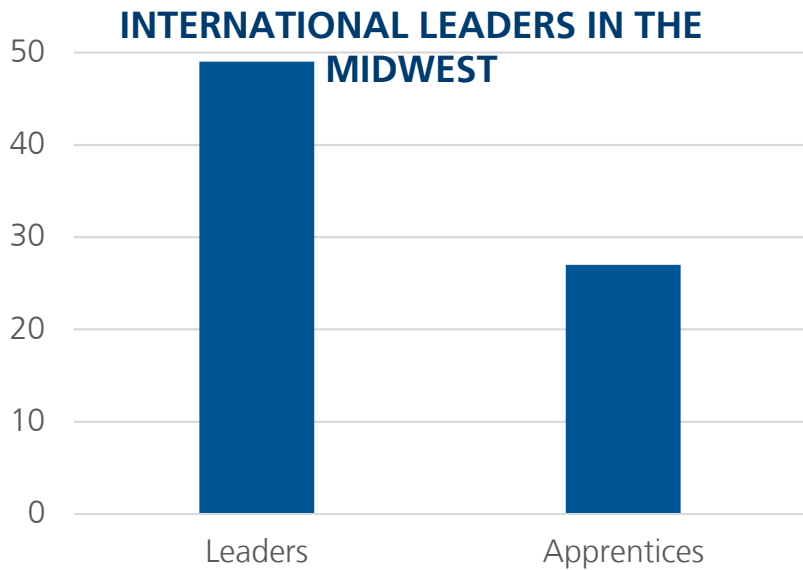

INTERVARSITY
INTERNATIONAL STUDENT MINISTRY

REGIONAL REPORT

“ISM At A Glance”

Prepared by Sharon Messmore

June 2016

NATIONAL SUMMARY

All data from the 2016 Annual Field Report, "Internationals Involved"

NUMBER OF INTERNATIONALS IN INTERVARSITY PER REGION

10 YEAR TREND IN OVERALL INTERNATIONAL INVOLVEMENT

MIDWEST CLUSTER

Total Intl in Region (from 1,000+ schools)	140,333
Total Students in InterVarsity in Cluster	8,317
Total Intl in InterVarsity in Cluster	633
% Total Intl in Cluster / % Students in IV	<.5% 8%
# of Chapters in Region	177
# of Chapters with 5+ ISM activity	41 (23%)

INTERNATIONAL LEADERS IN GLW

EVANGELISM AMONG GLW INTERNATIONALS

GREAT LAKES WEST (CONTINUED)

ISM 5-Year Trend in Great Lakes West

Total Intls in Region (from 1,000+ schools)	57,282	
Total Students in InterVarsity in Region	2,204	
Total Intls in InterVarsity in Region	191	
% Total Intls in Region / % Students in IV	<1%	9%
# of Chapters in Region	55	
# of Chapters with 5+ ISM activity	11 (20%)	