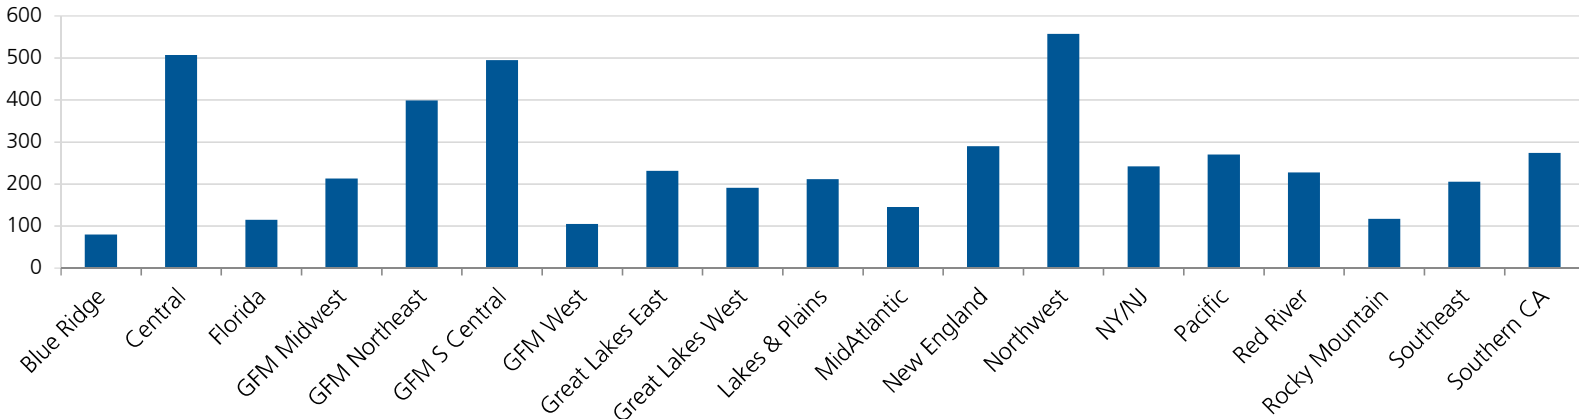

INTERVARSITY
INTERNATIONAL STUDENT MINISTRY

REGIONAL REPORT

“ISM At A Glance”

Prepared by Sharon Messmore

June 2016

NATIONAL SUMMARY

All data from the 2016 Annual Field Report, "Internationals Involved"

NUMBER OF INTERNATIONALS IN INTERVARSITY PER REGION

10 YEAR TREND IN OVERALL INTERNATIONAL INVOLVEMENT

SOUTH CENTRAL CLUSTER

INTERNATIONAL LEADERS IN SOUTH CENTRAL

EVANGELISM AMONG SOUTH CENTRAL INTERNATIONALS

5 Year Trend

Total Intl in Region (from 1,000+ schools)	196,625
Total Students in InterVarsity in Cluster	11,077
Total Intl in InterVarsity in Cluster	1,134 (<1%)
% Total Intl in Cluster / % Students in IV	<1% 10%
# of Chapters in Region	267
# of Chapters with 5+ ISM activity	45 (17%)

INTERNATIONAL LEADERS IN FLORIDA

EVANGELISM AMONG FLORIDA INTERNATIONALS

FLORIDA (CONTINUED)

ISM 5-Year Trend in Florida

Total Intls in Region (from 1,000+ schools)	30,423
Total Students in InterVarsity in Region	1,265
Total Intls in InterVarsity in Region	115
% Total Intls in Region / % Students in IV	<1% 9%
# of Chapters in Region	41
# of Chapters with 5+ ISM activity	7 (17%)