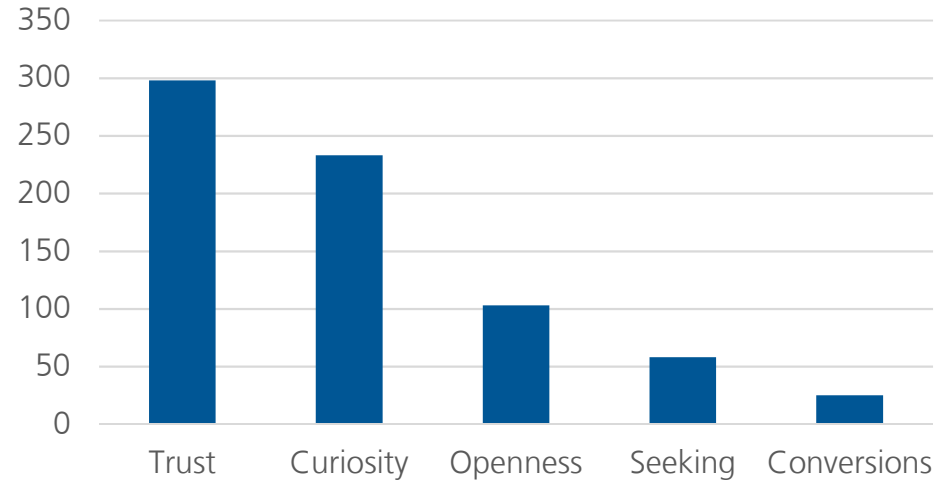

10 YEAR TREND IN OVERALL INTERNATIONAL INVOLVEMENT

SOUTH CENTRAL CLUSTER

INTERNATIONAL LEADERS IN SOUTH CENTRAL

EVANGELISM AMONG SOUTH CENTRAL INTERNATIONALS

5 Year Trend

Total Intl in Region (from 1,000+ schools)	196,625
Total Students in InterVarsity in Cluster	11,077
Total Intl in InterVarsity in Cluster	1,134 (<1%)
% Total Intl in Cluster / % Students in IV	<1% 10%
# of Chapters in Region	267
# of Chapters with 5+ ISM activity	45 (17%)