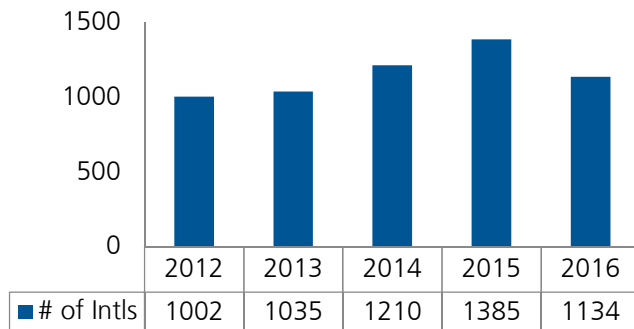

INTERVARSITY
INTERNATIONAL STUDENT MINISTRY

REGIONAL REPORT

“ISM At A Glance”

Prepared by Sharon Messmore

June 2016

NATIONAL SUMMARY

All data from the 2016 Annual Field Report, "Internationals Involved"

NUMBER OF INTERNATIONALS IN INTERVARSITY PER REGION

10 YEAR TREND IN OVERALL INTERNATIONAL INVOLVEMENT

SOUTH CENTRAL CLUSTER

INTERNATIONAL LEADERS IN SOUTH CENTRAL

EVANGELISM AMONG SOUTH CENTRAL INTERNATIONALS

5 Year Trend

Total Intl in Region (from 1,000+ schools)	196,625
Total Students in InterVarsity in Cluster	11,077
Total Intl in InterVarsity in Cluster	1,134 (<1%)
% Total Intl in Cluster / % Students in IV	<1% 10%
# of Chapters in Region	267
# of Chapters with 5+ ISM activity	45 (17%)