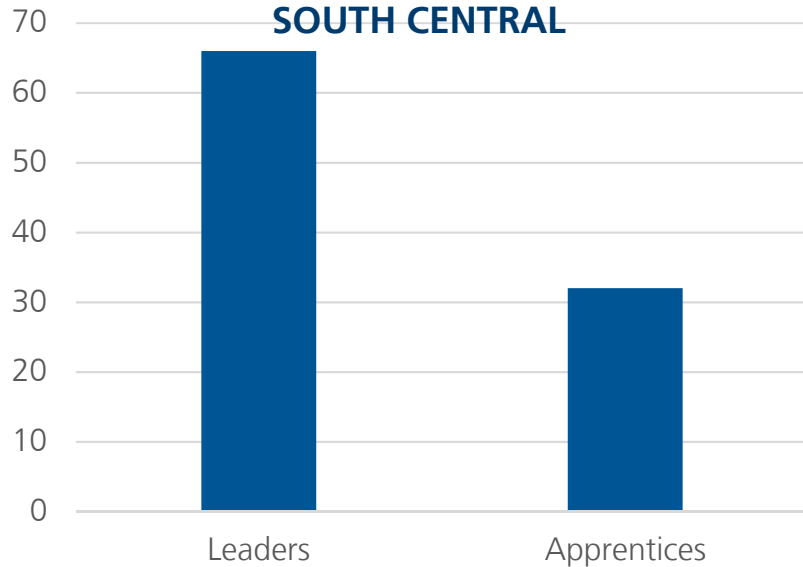

INTERVARSITY
INTERNATIONAL STUDENT MINISTRY

REGIONAL REPORT

“ISM At A Glance”

Prepared by Sharon Messmore

June 2016

NATIONAL SUMMARY

All data from the 2016 Annual Field Report, "Internationals Involved"

NUMBER OF INTERNATIONALS IN INTERVARSITY PER REGION

10 YEAR TREND IN OVERALL INTERNATIONAL INVOLVEMENT

SOUTH CENTRAL CLUSTER

INTERNATIONAL LEADERS IN SOUTH CENTRAL

EVANGELISM AMONG SOUTH CENTRAL INTERNATIONALS

5 Year Trend

Total Intl in Region (from 1,000+ schools)	196,625
Total Students in InterVarsity in Cluster	11,077
Total Intl in InterVarsity in Cluster	1,134 (<1%)
% Total Intl in Cluster / % Students in IV	<1% 10%
# of Chapters in Region	267
# of Chapters with 5+ ISM activity	45 (17%)