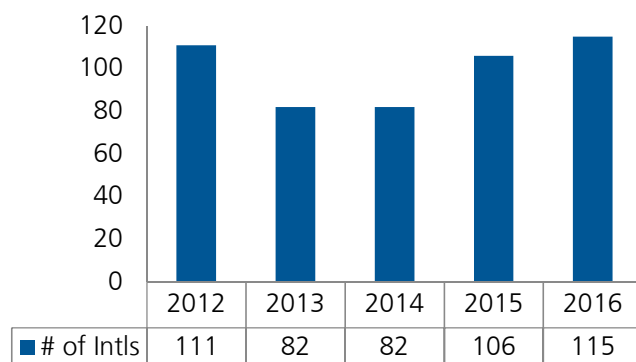

10 YEAR TREND IN OVERALL INTERNATIONAL INVOLVEMENT

SOUTH CENTRAL CLUSTER

INTERNATIONAL LEADERS IN SOUTH CENTRAL

EVANGELISM AMONG SOUTH CENTRAL INTERNATIONALS

5 Year Trend

Total Intl in Region (from 1,000+ schools)	196,625
Total Students in InterVarsity in Cluster	11,077
Total Intl in InterVarsity in Cluster	1,134 (<1%)
% Total Intl in Cluster / % Students in IV	<1% 10%
# of Chapters in Region	267
# of Chapters with 5+ ISM activity	45 (17%)

INTERNATIONAL LEADERS IN FLORIDA

EVANGELISM AMONG FLORIDA INTERNATIONALS

FLORIDA (CONTINUED)

ISM 5-Year Trend in Florida

Total Intls in Region (from 1,000+ schools)	30,423
Total Students in InterVarsity in Region	1,265
Total Intls in InterVarsity in Region	115
% Total Intls in Region / % Students in IV	<1% 9%
# of Chapters in Region	41
# of Chapters with 5+ ISM activity	7 (17%)