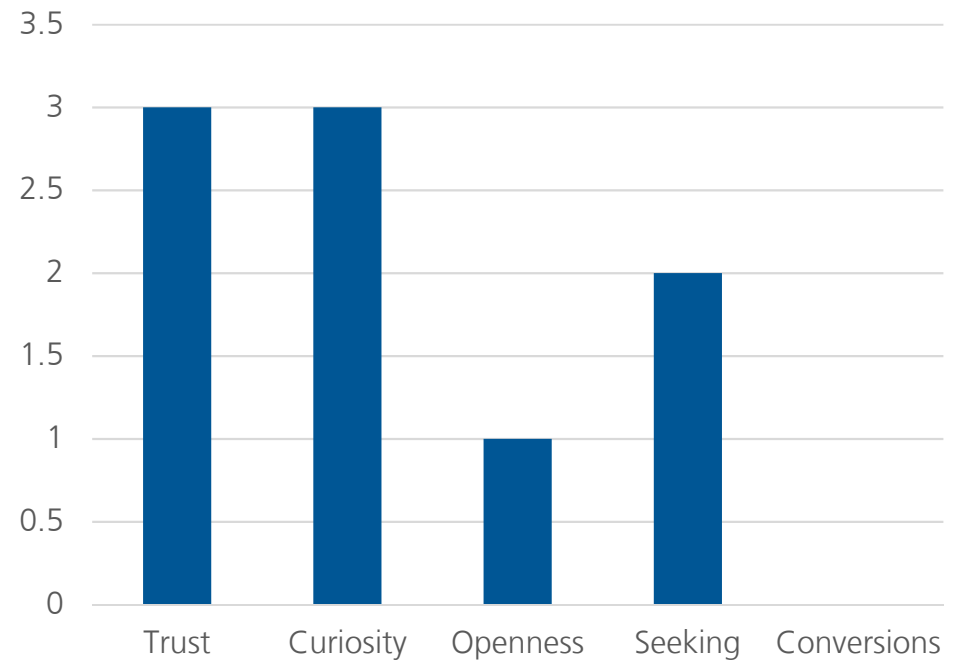

EVANGELISM AMONG FLORIDA INTERNATIONALS