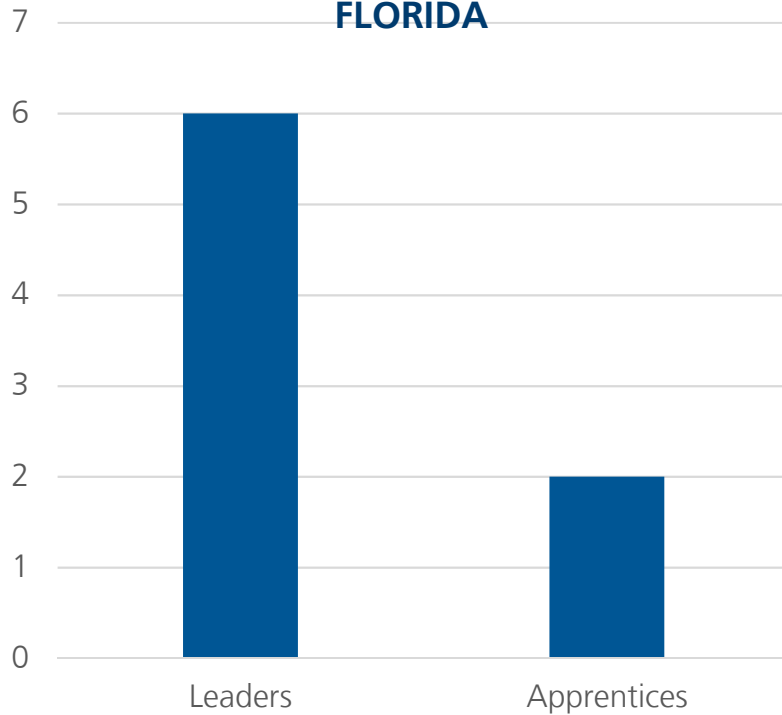

INTERVARSITY
INTERNATIONAL STUDENT MINISTRY

REGIONAL REPORT

“ISM At A Glance”

Prepared by Sharon Messmore

June 2016

NATIONAL SUMMARY

All data from the 2016 Annual Field Report, "Internationals Involved"

NUMBER OF INTERNATIONALS IN INTERVARSITY PER REGION

10 YEAR TREND IN OVERALL INTERNATIONAL INVOLVEMENT

SOUTH CENTRAL CLUSTER

INTERNATIONAL LEADERS IN SOUTH CENTRAL

EVANGELISM AMONG SOUTH CENTRAL INTERNATIONALS

5 Year Trend

Total Intl in Region (from 1,000+ schools)	196,625
Total Students in InterVarsity in Cluster	11,077
Total Intl in InterVarsity in Cluster	1,134 (<1%)
% Total Intl in Cluster / % Students in IV	<1% 10%
# of Chapters in Region	267
# of Chapters with 5+ ISM activity	45 (17%)

INTERNATIONAL LEADERS IN FLORIDA

EVANGELISM AMONG FLORIDA INTERNATIONALS

FLORIDA (CONTINUED)

ISM 5-Year Trend in Florida

Total Intls in Region (from 1,000+ schools)	30,423
Total Students in InterVarsity in Region	1,265
Total Intls in InterVarsity in Region	115
% Total Intls in Region / % Students in IV	<1% 9%
# of Chapters in Region	41
# of Chapters with 5+ ISM activity	7 (17%)