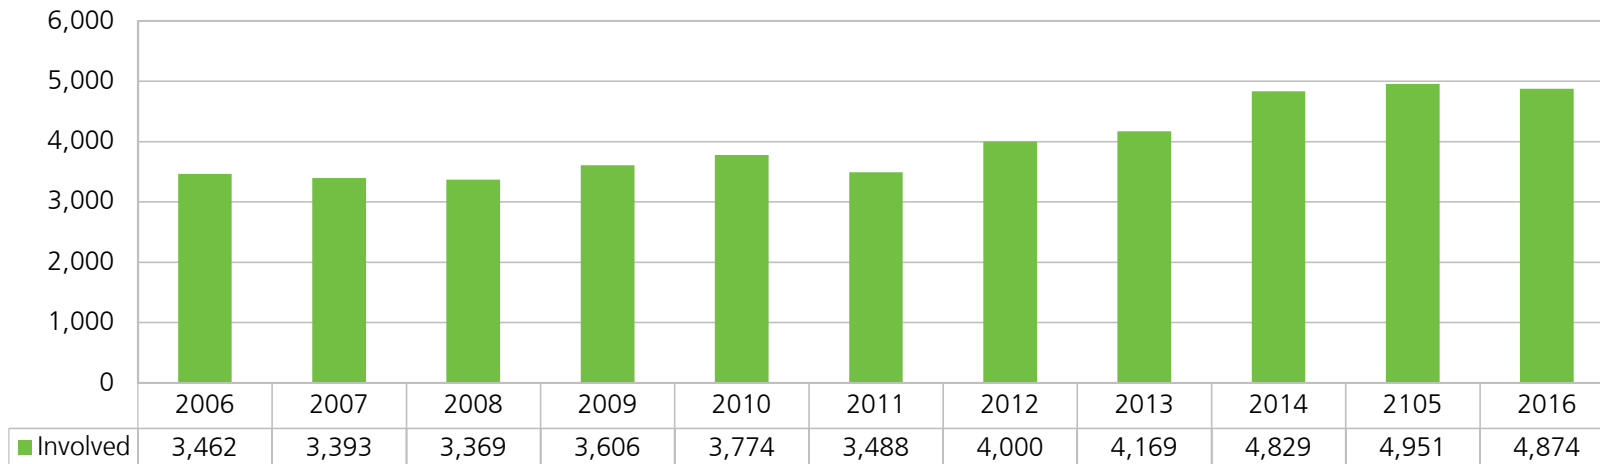

INTERVARSITY
INTERNATIONAL STUDENT MINISTRY

REGIONAL REPORT

“ISM At A Glance”

Prepared by Sharon Messmore

June 2016

NATIONAL SUMMARY

All data from the 2016 Annual Field Report, "Internationals Involved"

NUMBER OF INTERNATIONALS IN INTERVARSITY PER REGION

10 YEAR TREND IN OVERALL INTERNATIONAL INVOLVEMENT

SOUTH CENTRAL CLUSTER

INTERNATIONAL LEADERS IN SOUTH CENTRAL

EVANGELISM AMONG SOUTH CENTRAL INTERNATIONALS

5 Year Trend

Total Intl in Region (from 1,000+ schools)	196,625
Total Students in InterVarsity in Cluster	11,077
Total Intl in InterVarsity in Cluster	1,134 (<1%)
% Total Intl in Cluster / % Students in IV	<1% 10%
# of Chapters in Region	267
# of Chapters with 5+ ISM activity	45 (17%)