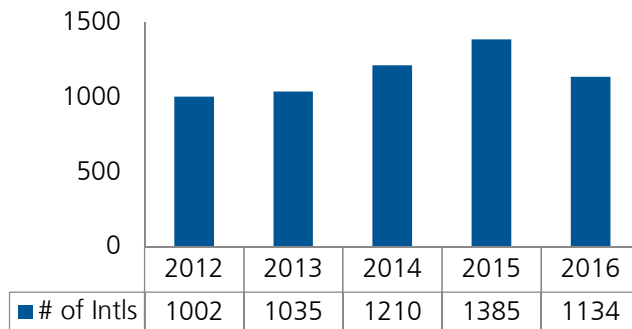

INTERVARSITY
INTERNATIONAL STUDENT MINISTRY

REGIONAL REPORT

“ISM At A Glance”

Prepared by Sharon Messmore

June 2016

NATIONAL SUMMARY

All data from the 2016 Annual Field Report, "Internationals Involved"

NUMBER OF INTERNATIONALS IN INTERVARSITY PER REGION

10 YEAR TREND IN OVERALL INTERNATIONAL INVOLVEMENT

SOUTH CENTRAL CLUSTER

INTERNATIONAL LEADERS IN SOUTH CENTRAL

EVANGELISM AMONG SOUTH CENTRAL INTERNATIONALS

5 Year Trend

Total Intl in Region (from 1,000+ schools)	196,625
Total Students in InterVarsity in Cluster	11,077
Total Intl in InterVarsity in Cluster	1,134 (<1%)
% Total Intl in Cluster / % Students in IV	<1% 10%
# of Chapters in Region	267
# of Chapters with 5+ ISM activity	45 (17%)

INTERNATIONAL LEADERS IN BLUE RIDGE

EVANGELISM AMONG BLUE RIDGE INTERNATIONALS

BLUE RIDGE (CONTINUED)

ISM 5-Year Trend in Blue Ridge

*Note: UNC Chapel Hill and NC State changed from IVCF chapters to GRAD chapters in 2016, creating a collective 'loss' of ~250.