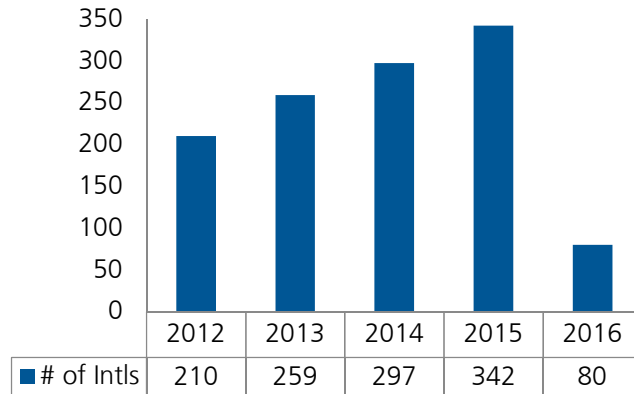

10 YEAR TREND IN OVERALL INTERNATIONAL INVOLVEMENT

SOUTH CENTRAL CLUSTER

INTERNATIONAL LEADERS IN SOUTH CENTRAL

EVANGELISM AMONG SOUTH CENTRAL INTERNATIONALS

5 Year Trend

Total Intl in Region (from 1,000+ schools)	196,625
Total Students in InterVarsity in Cluster	11,077
Total Intl in InterVarsity in Cluster	1,134 (<1%)
% Total Intl in Cluster / % Students in IV	<1% 10%
# of Chapters in Region	267
# of Chapters with 5+ ISM activity	45 (17%)

INTERNATIONAL LEADERS IN BLUE RIDGE

EVANGELISM AMONG BLUE RIDGE INTERNATIONALS

BLUE RIDGE (CONTINUED)

ISM 5-Year Trend in Blue Ridge

*Note: UNC Chapel Hill and NC State changed from IVCF chapters to GRAD chapters in 2016, creating a collective 'loss' of ~250.