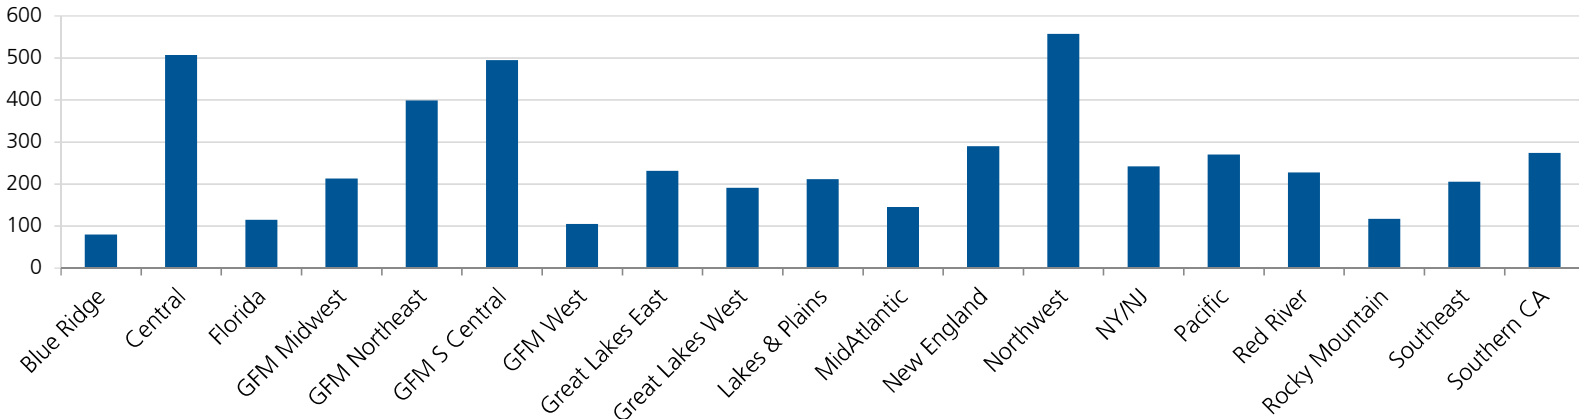

INTERVARSITY
INTERNATIONAL STUDENT MINISTRY

REGIONAL REPORT

“ISM At A Glance”

Prepared by Sharon Messmore

June 2016

NATIONAL SUMMARY

All data from the 2016 Annual Field Report, "Internationals Involved"

NUMBER OF INTERNATIONALS IN INTERVARSITY PER REGION

10 YEAR TREND IN OVERALL INTERNATIONAL INVOLVEMENT

SOUTH CENTRAL CLUSTER

INTERNATIONAL LEADERS IN SOUTH CENTRAL

EVANGELISM AMONG SOUTH CENTRAL INTERNATIONALS

5 Year Trend

Total Intl in Region (from 1,000+ schools)	196,625
Total Students in InterVarsity in Cluster	11,077
Total Intl in InterVarsity in Cluster	1,134 (<1%)
% Total Intl in Cluster / % Students in IV	<1% 10%
# of Chapters in Region	267
# of Chapters with 5+ ISM activity	45 (17%)

BLUE RIDGE (CONTINUED)

Schools with 1,000+ internationals, data from the 2015 Open Doors report on Educational Exchange

VIRGINIA

Virginia Polytechnic Institute and State University	3,506
George Mason University	2,671
University of Virginia -Charlottesville	2,397
Virginia Commonwealth University	1,889
Northern Virginia Community College	1,801
Old Dominion University	1,109
Liberty University	1,063