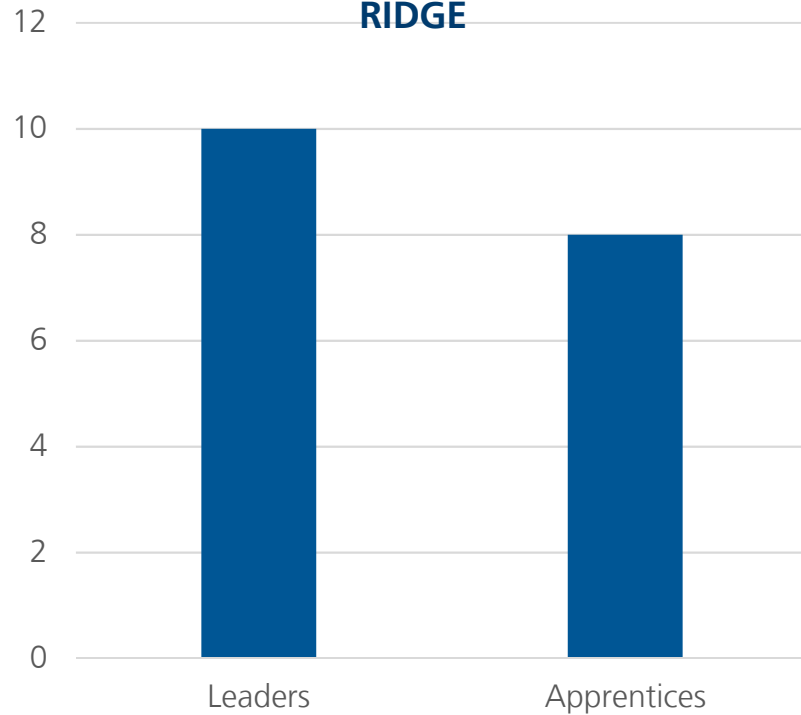

10 YEAR TREND IN OVERALL INTERNATIONAL INVOLVEMENT

SOUTH CENTRAL CLUSTER

INTERNATIONAL LEADERS IN SOUTH CENTRAL

EVANGELISM AMONG SOUTH CENTRAL INTERNATIONALS

5 Year Trend

Total Intl in Region (from 1,000+ schools)	196,625
Total Students in InterVarsity in Cluster	11,077
Total Intl in InterVarsity in Cluster	1,134 (<1%)
% Total Intl in Cluster / % Students in IV	<1% 10%
# of Chapters in Region	267
# of Chapters with 5+ ISM activity	45 (17%)

INTERNATIONAL LEADERS IN BLUE RIDGE

EVANGELISM AMONG BLUE RIDGE INTERNATIONALS

BLUE RIDGE (CONTINUED)

ISM 5-Year Trend in Blue Ridge

*Note: UNC Chapel Hill and NC State changed from IVCF chapters to GRAD chapters in 2016, creating a collective 'loss' of ~250.