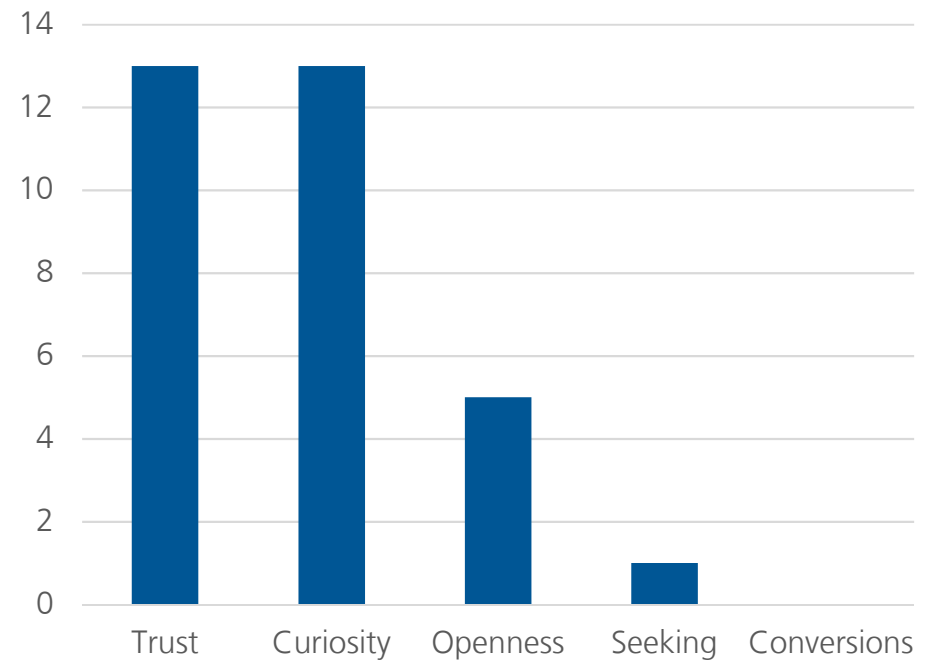

EVANGELISM AMONG BLUE RIDGE INTERNATIONALS