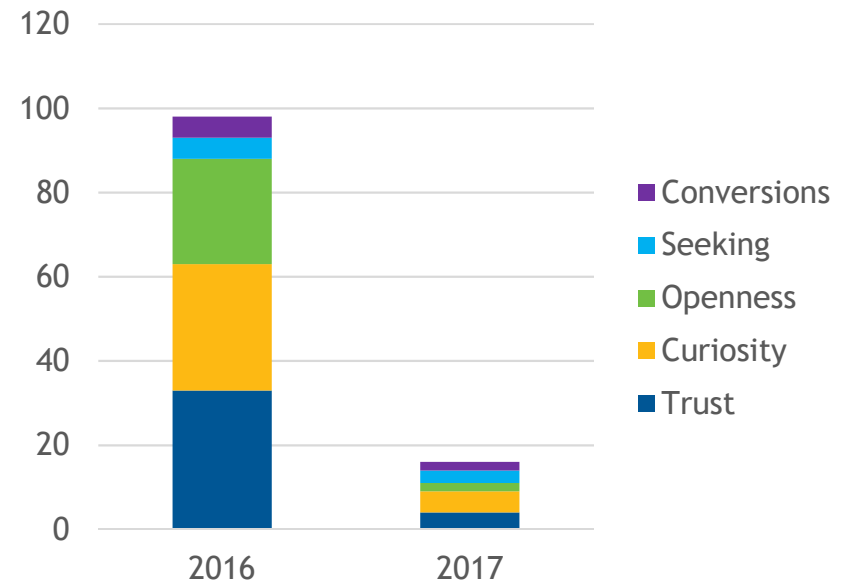

EVANGELISM IN ROCKY MOUNTAIN INTLS

Total Intls in Region (from 1,000+ schools)	38,928
Internationals as Percentage of InterVarsity Students	6.8%
Number of Chapters with 5+ ISM activity /Total Chapters	6 /43