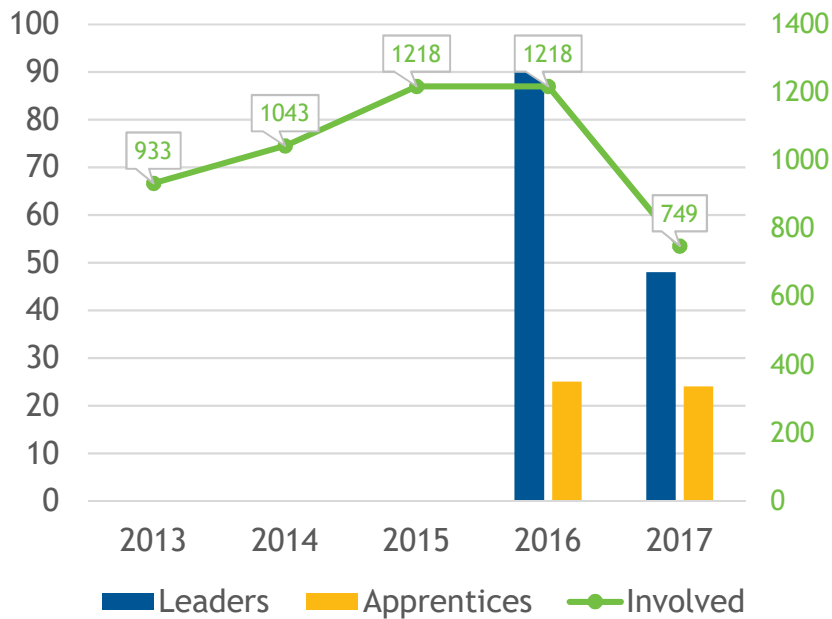

WEST TERRITORY

WEST TERRITORY INTL STUDENTS