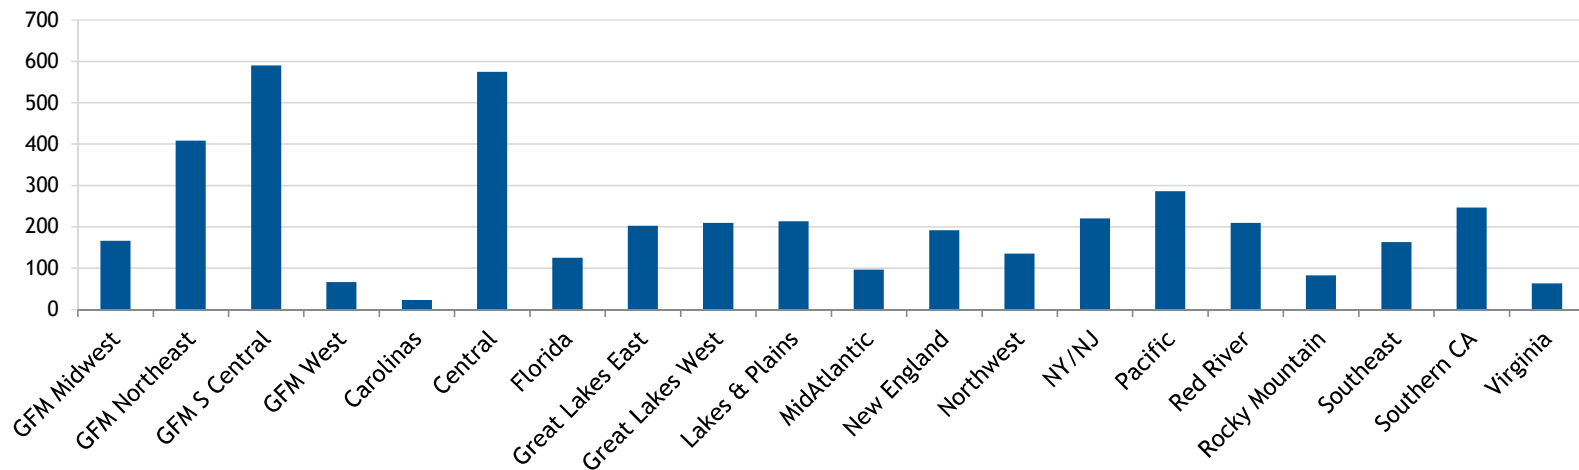

INTERVARSITY
INTERNATIONAL STUDENT MINISTRY

REGIONAL REPORT

“ISM At A Glance”

Prepared by Sharon Messmore

June 2017

NATIONAL SUMMARY

All data from the 2017 Annual Field Report, “Internationals Involved” and 2017 AFR ISM Extension

NUMBER OF INTERNATIONALS IN INTERVARSITY PER REGION

10 YEAR TREND IN OVERALL INTERNATIONAL INVOLVEMENT

TOP 20 SCHOOLS

Schools with 1,000+ internationals, data from the 2016 Open Doors report on Educational Exchange

	School	State	Internationals
1	New York University	NY	15,543
2	University of Southern California	CA	13,340
3	Arizona State University	AZ	12,751
4	Columbia University	NY	12,740
5	University of Illinois-Urbana Champaign	IL	12,085
6	Northeastern University	MA	11,702
7	University of California -Los Angeles	CA	11,513
8	Purdue University -West Lafayette	IN	10,563
9	Boston University	MA	8,455
10	University of Washington	WA	8,259
11	Michigan State University	MI	8,256
12	University of Texas -Dallas	TX	8,145
13	Pennsylvania State University	PA	8,084
14	University of Michigan -Ann Arbor	MI	7,630
15	University of California -San Diego	CA	7,556
16	Univeristy of California -Berkeley	CA	7,313
17	Indiana University -Bloomington	IN	7,159
18	Ohio State University -Columbus	OH	7,117
19	Carnegie Mellon University	PA	7,051
20	University of Minnestoa -Twin Cities	MN	7,037