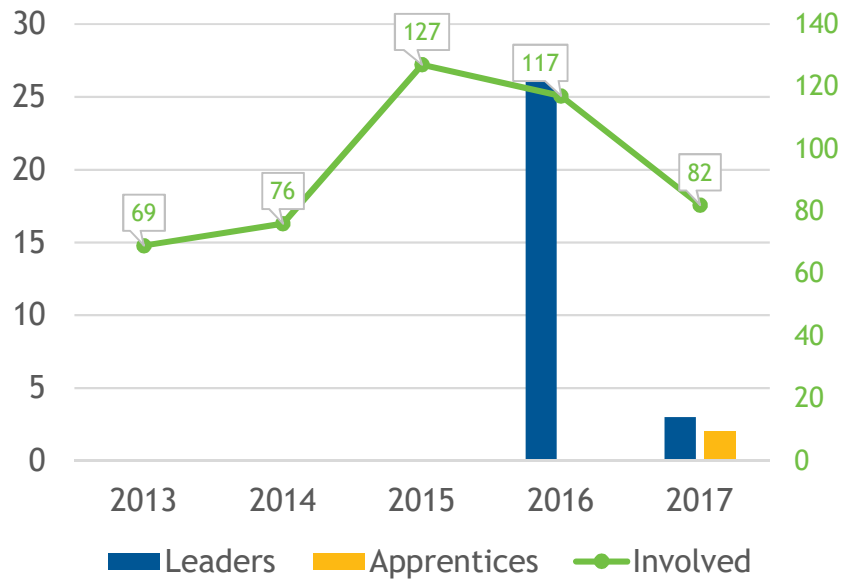

NUMBER OF INTERNATIONALS IN INTERVARSITY PER REGION

10 YEAR TREND IN OVERALL INTERNATIONAL INVOLVEMENT

TOP 20 SCHOOLS

Schools with 1,000+ internationals, data from the 2016 Open Doors report on Educational Exchange

WEST TERRITORY

WEST TERRITORY INTL STUDENTS

EVANGELISM AMONG WEST TERRITORY INTERNATIONALS

Total Intl's in Region (from 1,000+ schools)	170,574
Internationals as Percentage of all InterVarsity Students	10.3%
Number of Chapters with 5+ ISM activity /Total Chapters	40 / 172

ROCKY MOUNTAIN

ROCKY MOUNTAIN REGION INTL STUDENTS

EVANGELISM IN ROCKY MOUNTAIN INTLS

Total Intls in Region (from 1,000+ schools)	38,928
Internationals as Percentage of InterVarsity Students	6.8%
Number of Chapters with 5+ ISM activity /Total Chapters	6 /43