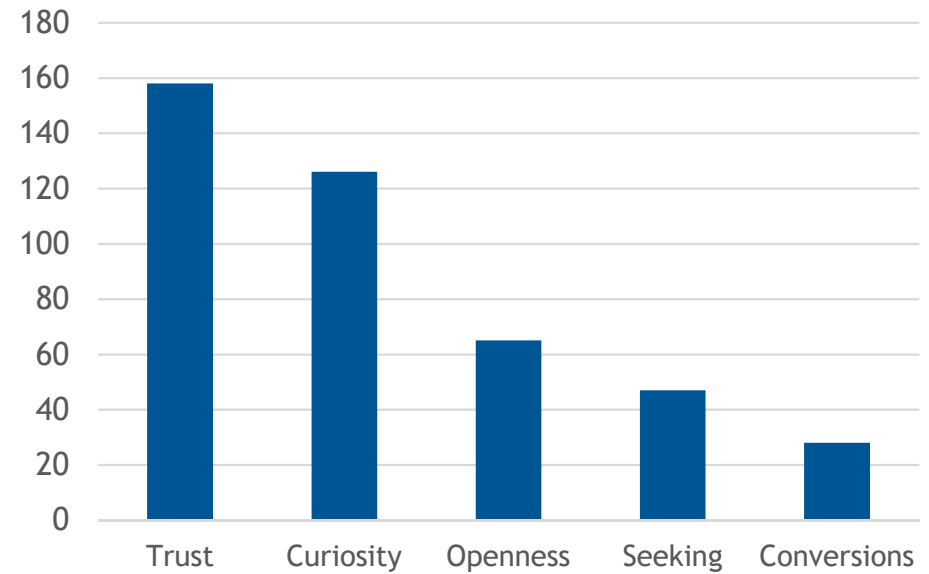

EVANGELISM AMONG WEST TERRITORY INTERNATIONALS

Total Intl's in Region (from 1,000+ schools)	170,574
Internationals as Percentage of all InterVarsity Students	10.3%
Number of Chapters with 5+ ISM activity /Total Chapters	40 /172