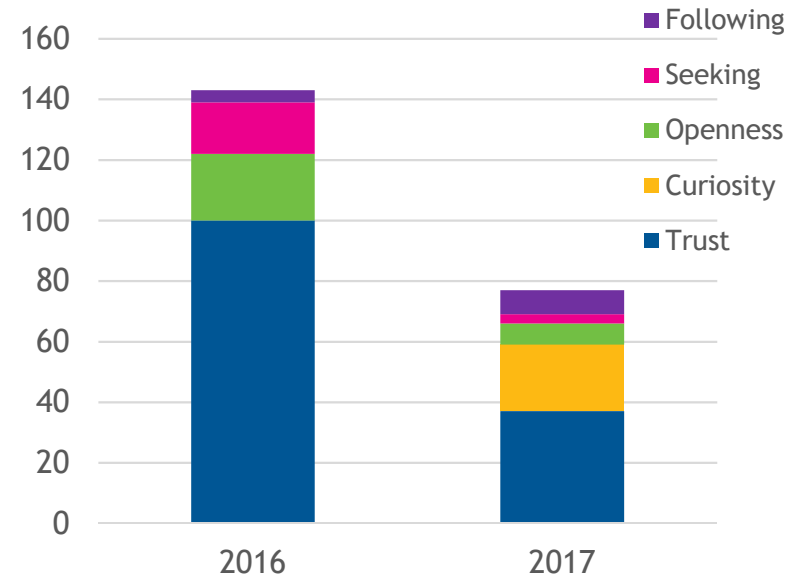

EVANGELISM IN GFM SOUTH CENTRAL INTLS

Total Grad and Undergrad Intls in Region (from 1,000+ schools)	203,188
Internationals as Percentage of all InterVarsity Students	32.0%
Number of Chapters with 5+ ISM activity /Total Chapters	11 /60