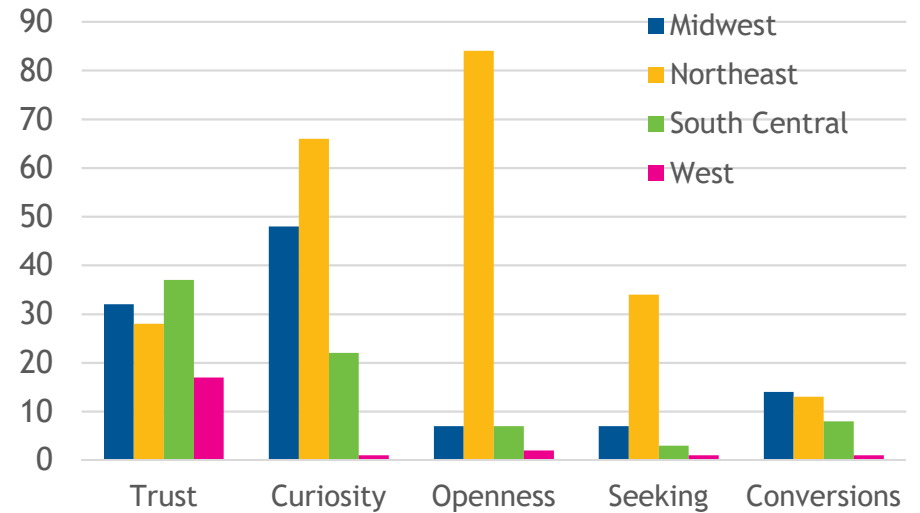

10 YEAR TREND IN OVERALL INTERNATIONAL INVOLVEMENT

TOP 20 SCHOOLS

Schools with 1,000+ internationals, data from the 2016 Open Doors report on Educational Exchange

	School	State	Internationals
1	New York University	NY	15,543
2	University of Southern California	CA	13,340
3	Arizona State University	AZ	12,751
4	Columbia University	NY	12,740
5	University of Illinois-Urbana Champaign	IL	12,085
6	Northeastern University	MA	11,702
7	University of California -Los Angeles	CA	11,513
8	Purdue University -West Lafayette	IN	10,563
9	Boston University	MA	8,455
10	University of Washington	WA	8,259
11	Michigan State University	MI	8,256
12	University of Texas -Dallas	TX	8,145
13	Pennsylvania State University	PA	8,084
14	University of Michigan -Ann Arbor	MI	7,630
15	University of California -San Diego	CA	7,556
16	Univeristy of California -Berkeley	CA	7,313
17	Indiana University -Bloomington	IN	7,159
18	Ohio State University -Columbus	OH	7,117
19	Carnegie Mellon University	PA	7,051
20	University of Minnestoa -Twin Cities	MN	7,037

GFM TERRITORY

LEADERSHIP AMONG GFM INTERNATIONALS

EVANGELISM AMONG GFM INTERNATIONALS

GFM INTERNATIONALS INVOLVED

Total Grad Intl's in Cluster (IEE Open Doors 2015-16 Report)	383,935
Internationals as Percentage of InterVarsity Students	27.1%
Number of Chapters with 5+ ISM activity /Total Chapters	53 / 187