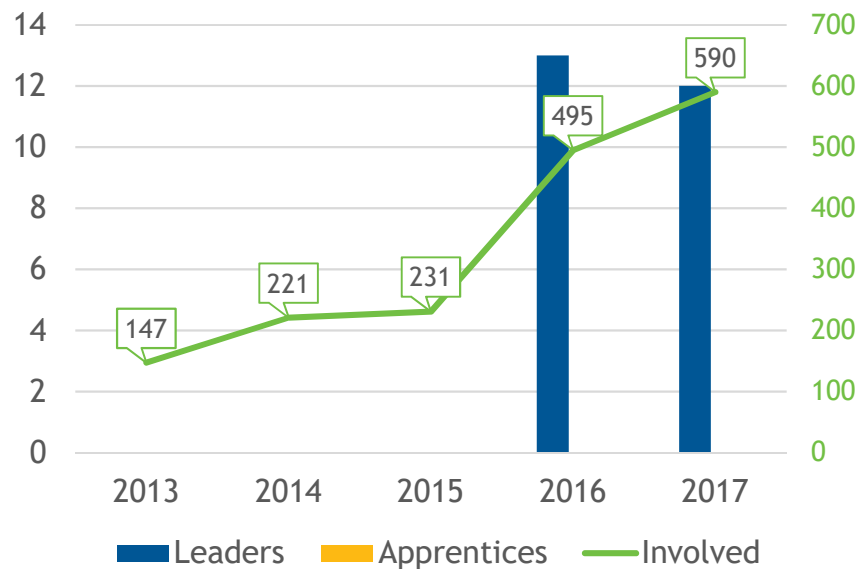

10 YEAR TREND IN OVERALL INTERNATIONAL INVOLVEMENT

TOP 20 SCHOOLS

Schools with 1,000+ internationals, data from the 2016 Open Doors report on Educational Exchange

	School	State	Internationals
1	New York University	NY	15,543
2	University of Southern California	CA	13,340
3	Arizona State University	AZ	12,751
4	Columbia University	NY	12,740
5	University of Illinois-Urbana Champaign	IL	12,085
6	Northeastern University	MA	11,702
7	University of California -Los Angeles	CA	11,513
8	Purdue University -West Lafayette	IN	10,563
9	Boston University	MA	8,455
10	University of Washington	WA	8,259
11	Michigan State University	MI	8,256
12	University of Texas -Dallas	TX	8,145
13	Pennsylvania State University	PA	8,084
14	University of Michigan -Ann Arbor	MI	7,630
15	University of California -San Diego	CA	7,556
16	Univeristy of California -Berkeley	CA	7,313
17	Indiana University -Bloomington	IN	7,159
18	Ohio State University -Columbus	OH	7,117
19	Carnegie Mellon University	PA	7,051
20	University of Minnestoa -Twin Cities	MN	7,037

GFM TERRITORY

LEADERSHIP AMONG GFM INTERNATIONALS

EVANGELISM AMONG GFM INTERNATIONALS

GFM INTERNATIONALS INVOLVED

Total Grad Intl's in Cluster (IEE Open Doors 2015-16 Report)	383,935
Internationals as Percentage of InterVarsity Students	27.1%
Number of Chapters with 5+ ISM activity /Total Chapters	53 / 187

GFM SOUTH CENTRAL

INTERNATIONALS IN GFM SOUTH CENTRAL

EVANGELISM IN GFM SOUTH CENTRAL INTLS

Total Grad and Undergrad Intls in Region (from 1,000+ schools)	203,188
Internationals as Percentage of all InterVarsity Students	32.0%
Number of Chapters with 5+ ISM activity /Total Chapters	11 /60