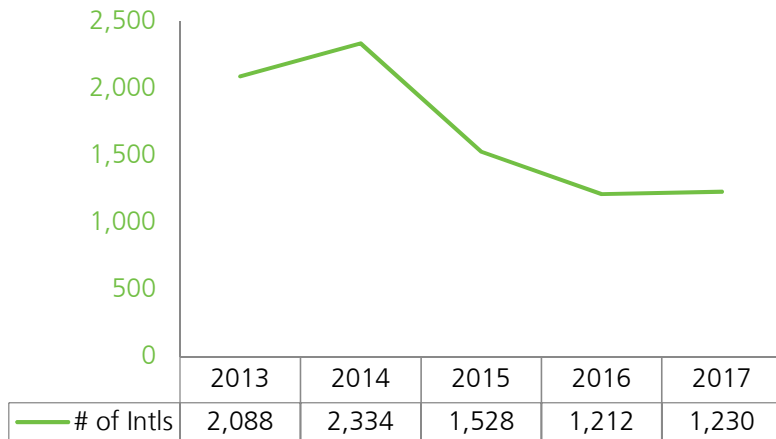

10 YEAR TREND IN OVERALL INTERNATIONAL INVOLVEMENT

TOP 20 SCHOOLS

Schools with 1,000+ internationals, data from the 2016 Open Doors report on Educational Exchange

	School	State	Internationals
1	New York University	NY	15,543
2	University of Southern California	CA	13,340
3	Arizona State University	AZ	12,751
4	Columbia University	NY	12,740
5	University of Illinois-Urbana Champaign	IL	12,085
6	Northeastern University	MA	11,702
7	University of California -Los Angeles	CA	11,513
8	Purdue University -West Lafayette	IN	10,563
9	Boston University	MA	8,455
10	University of Washington	WA	8,259
11	Michigan State University	MI	8,256
12	University of Texas -Dallas	TX	8,145
13	Pennsylvania State University	PA	8,084
14	University of Michigan -Ann Arbor	MI	7,630
15	University of California -San Diego	CA	7,556
16	Univeristy of California -Berkeley	CA	7,313
17	Indiana University -Bloomington	IN	7,159
18	Ohio State University -Columbus	OH	7,117
19	Carnegie Mellon University	PA	7,051
20	University of Minnestoa -Twin Cities	MN	7,037

GFM TERRITORY

LEADERSHIP AMONG GFM INTERNATIONALS

EVANGELISM AMONG GFM INTERNATIONALS

GFM INTERNATIONALS INVOLVED

Total Grad Intl's in Cluster (IEE Open Doors 2015-16 Report)	383,935
Internationals as Percentage of InterVarsity Students	27.1%
Number of Chapters with 5+ ISM activity /Total Chapters	53 / 187