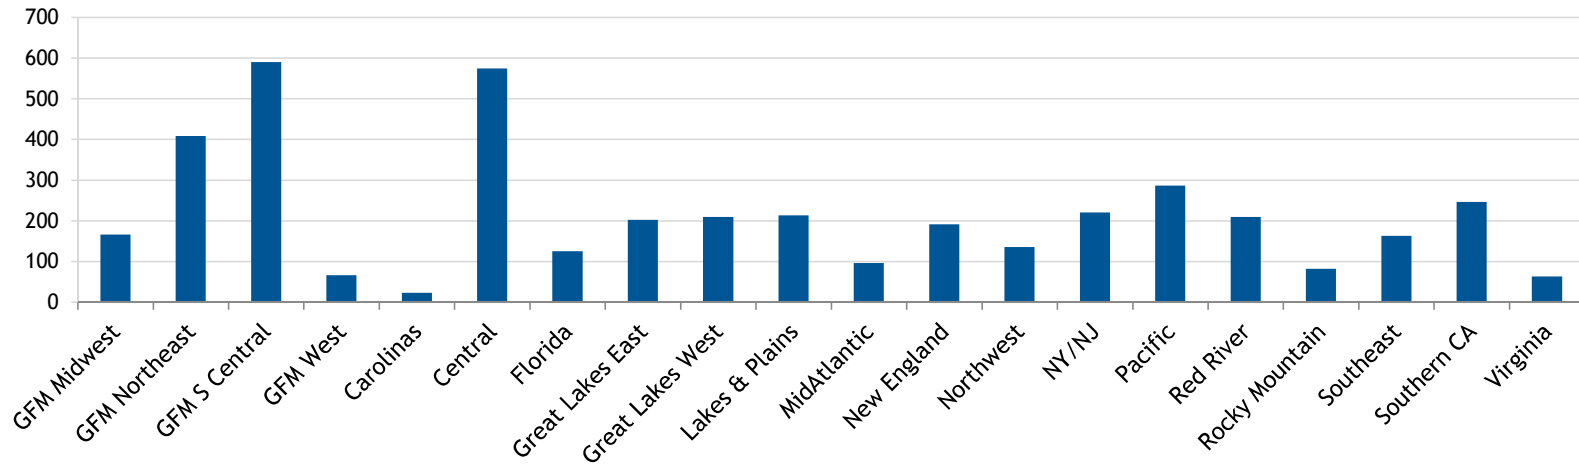

GFM REGIONAL REPORT

“ISM At A Glance”

Prepared by Sharon Messmore

June 2017

NATIONAL SUMMARY

All data from the 2017 Annual Field Report, “Internationals Involved” and 2017 AFR ISM Extension

NUMBER OF INTERNATIONALS IN INTERVARSITY PER REGION

10 YEAR TREND IN OVERALL INTERNATIONAL INVOLVEMENT

TOP 20 SCHOOLS

Schools with 1,000+ internationals, data from the 2016 Open Doors report on Educational Exchange

	School	State	Internationals
1	New York University	NY	15,543
2	University of Southern California	CA	13,340
3	Arizona State University	AZ	12,751
4	Columbia University	NY	12,740
5	University of Illinois-Urbana Champaign	IL	12,085
6	Northeastern University	MA	11,702
7	University of California -Los Angeles	CA	11,513
8	Purdue University -West Lafayette	IN	10,563
9	Boston University	MA	8,455
10	University of Washington	WA	8,259
11	Michigan State University	MI	8,256
12	University of Texas -Dallas	TX	8,145
13	Pennsylvania State University	PA	8,084
14	University of Michigan -Ann Arbor	MI	7,630
15	University of California -San Diego	CA	7,556
16	Univeristy of California -Berkeley	CA	7,313
17	Indiana University -Bloomington	IN	7,159
18	Ohio State University -Columbus	OH	7,117
19	Carnegie Mellon University	PA	7,051
20	University of Minnestoa -Twin Cities	MN	7,037