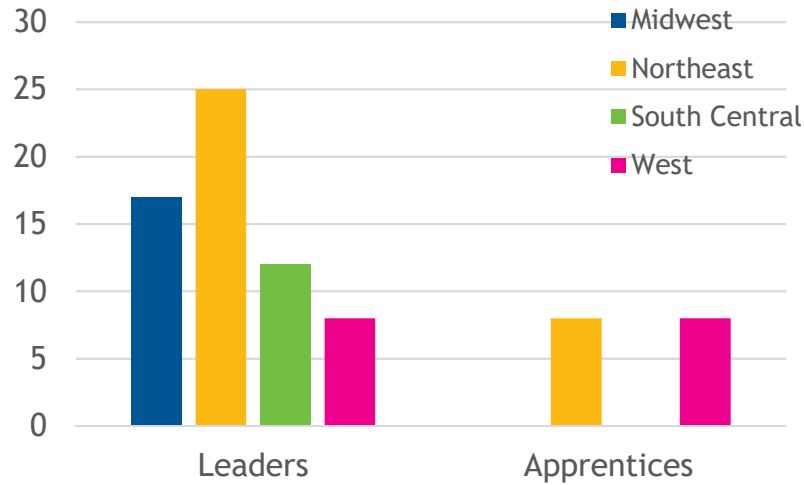

10 YEAR TREND IN OVERALL INTERNATIONAL INVOLVEMENT

TOP 20 SCHOOLS

Schools with 1,000+ internationals, data from the 2016 Open Doors report on Educational Exchange

	School	State	Internationals
1	New York University	NY	15,543
2	University of Southern California	CA	13,340
3	Arizona State University	AZ	12,751
4	Columbia University	NY	12,740
5	University of Illinois-Urbana Champaign	IL	12,085
6	Northeastern University	MA	11,702
7	University of California -Los Angeles	CA	11,513
8	Purdue University -West Lafayette	IN	10,563
9	Boston University	MA	8,455
10	University of Washington	WA	8,259
11	Michigan State University	MI	8,256
12	University of Texas -Dallas	TX	8,145
13	Pennsylvania State University	PA	8,084
14	University of Michigan -Ann Arbor	MI	7,630
15	University of California -San Diego	CA	7,556
16	Univeristy of California -Berkeley	CA	7,313
17	Indiana University -Bloomington	IN	7,159
18	Ohio State University -Columbus	OH	7,117
19	Carnegie Mellon University	PA	7,051
20	University of Minnestoa -Twin Cities	MN	7,037

GFM TERRITORY

LEADERSHIP AMONG GFM INTERNATIONALS

EVANGELISM AMONG GFM INTERNATIONALS

GFM INTERNATIONALS INVOLVED

Total Grad Intl's in Cluster (IEE Open Doors 2015-16 Report)	383,935
Internationals as Percentage of InterVarsity Students	27.1%
Number of Chapters with 5+ ISM activity /Total Chapters	53 / 187