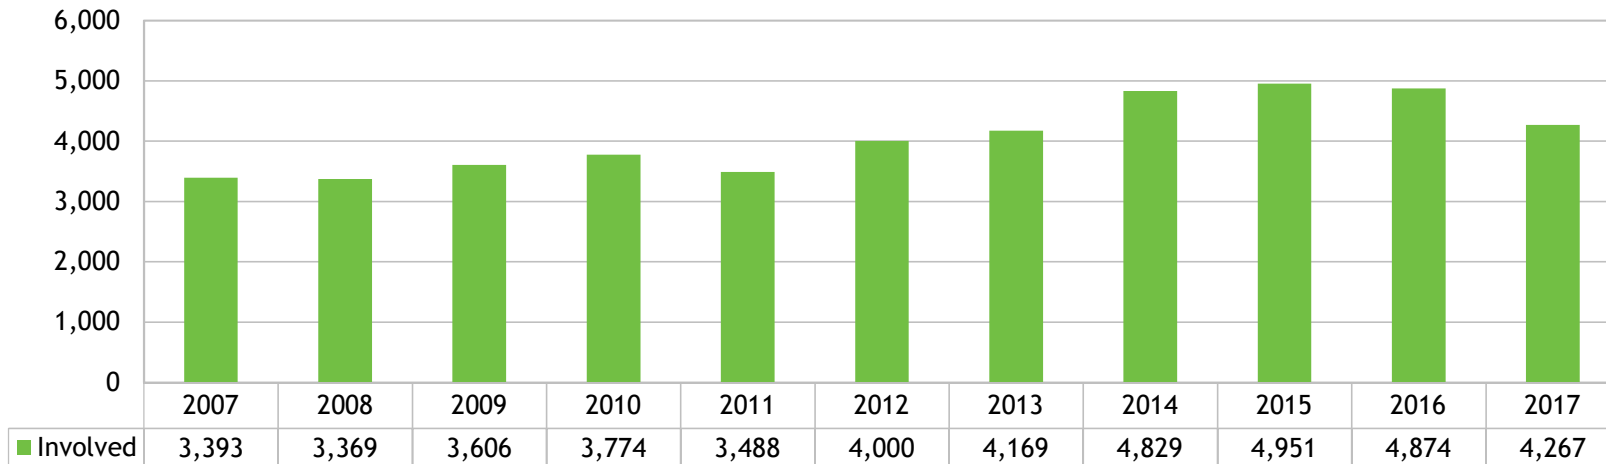

GFM REGIONAL REPORT

“ISM At A Glance”

Prepared by Sharon Messmore

June 2017

NATIONAL SUMMARY

All data from the 2017 Annual Field Report, “Internationals Involved” and 2017 AFR ISM Extension

NUMBER OF INTERNATIONALS IN INTERVARSITY PER REGION

10 YEAR TREND IN OVERALL INTERNATIONAL INVOLVEMENT

TOP 20 SCHOOLS

Schools with 1,000+ internationals, data from the 2016 Open Doors report on Educational Exchange

	School	State	Internationals
1	New York University	NY	15,543
2	University of Southern California	CA	13,340
3	Arizona State University	AZ	12,751
4	Columbia University	NY	12,740
5	University of Illinois-Urbana Champaign	IL	12,085
6	Northeastern University	MA	11,702
7	University of California -Los Angeles	CA	11,513
8	Purdue University -West Lafayette	IN	10,563
9	Boston University	MA	8,455
10	University of Washington	WA	8,259
11	Michigan State University	MI	8,256
12	University of Texas -Dallas	TX	8,145
13	Pennsylvania State University	PA	8,084
14	University of Michigan -Ann Arbor	MI	7,630
15	University of California -San Diego	CA	7,556
16	Univeristy of California -Berkeley	CA	7,313
17	Indiana University -Bloomington	IN	7,159
18	Ohio State University -Columbus	OH	7,117
19	Carnegie Mellon University	PA	7,051
20	University of Minnestoa -Twin Cities	MN	7,037