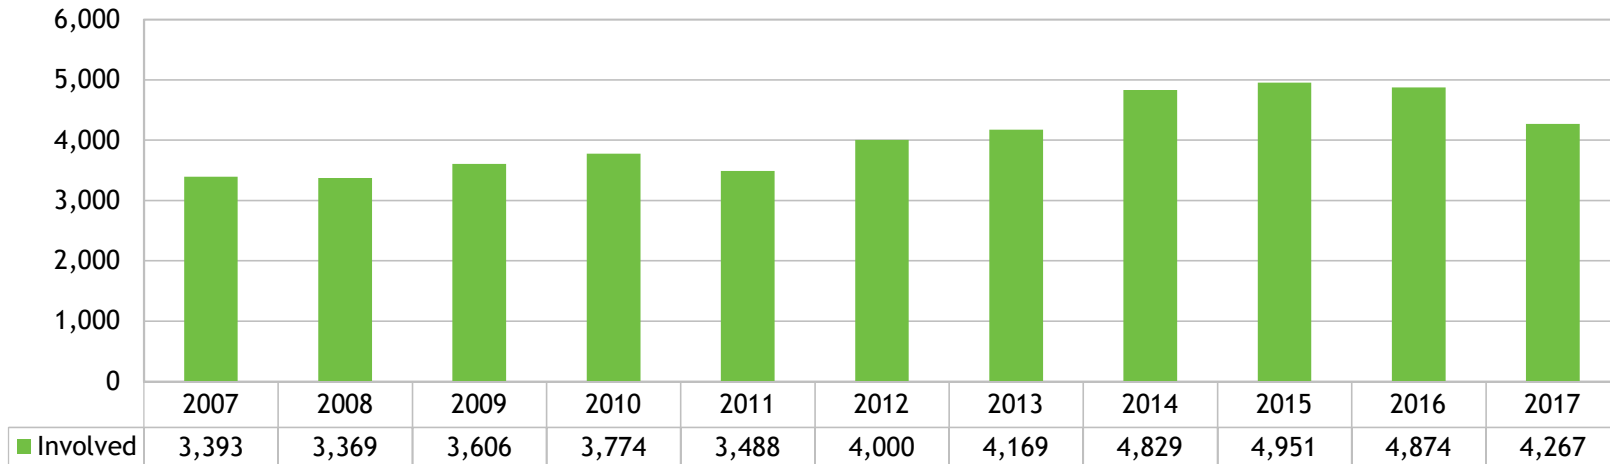

GFM REGIONAL REPORT

“ISM At A Glance”

Prepared by Sharon Messmore

June 2017

NATIONAL SUMMARY

All data from the 2017 Annual Field Report, “Internationals Involved” and 2017 AFR ISM Extension

NUMBER OF INTERNATIONALS IN INTERVARSITY PER REGION

10 YEAR TREND IN OVERALL INTERNATIONAL INVOLVEMENT

TOP 20 SCHOOLS

Schools with 1,000+ internationals, data from the 2016 Open Doors report on Educational Exchange

	School	State	Internationals
1	New York University	NY	15,543
2	University of Southern California	CA	13,340
3	Arizona State University	AZ	12,751
4	Columbia University	NY	12,740
5	University of Illinois-Urbana Champaign	IL	12,085
6	Northeastern University	MA	11,702
7	University of California -Los Angeles	CA	11,513
8	Purdue University -West Lafayette	IN	10,563
9	Boston University	MA	8,455
10	University of Washington	WA	8,259
11	Michigan State University	MI	8,256
12	University of Texas -Dallas	TX	8,145
13	Pennsylvania State University	PA	8,084
14	University of Michigan -Ann Arbor	MI	7,630
15	University of California -San Diego	CA	7,556
16	Univeristy of California -Berkeley	CA	7,313
17	Indiana University -Bloomington	IN	7,159
18	Ohio State University -Columbus	OH	7,117
19	Carnegie Mellon University	PA	7,051
20	University of Minnestoa -Twin Cities	MN	7,037