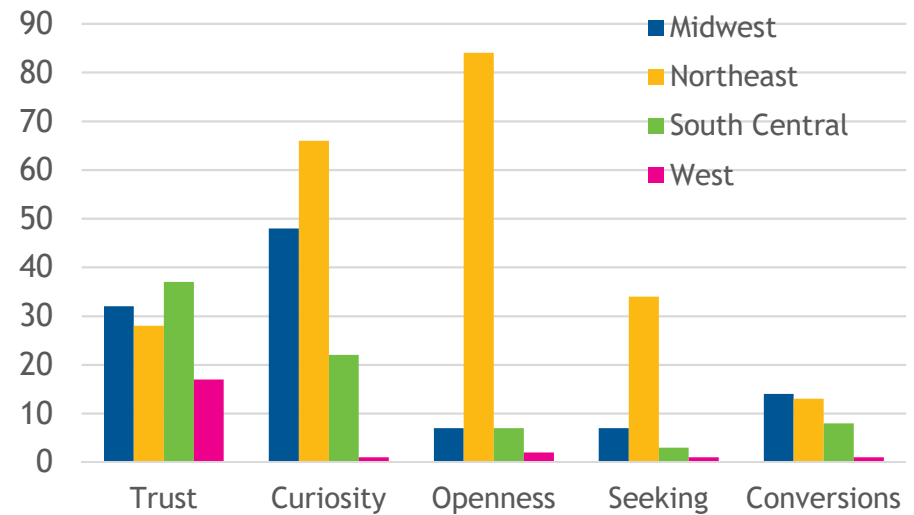

10 YEAR TREND IN OVERALL INTERNATIONAL INVOLVEMENT

TOP 20 SCHOOLS

Schools with 1,000+ internationals, data from the 2016 Open Doors report on Educational Exchange

	School	State	Internationals
1	New York University	NY	15,543
2	University of Southern California	CA	13,340
3	Arizona State University	AZ	12,751
4	Columbia University	NY	12,740
5	University of Illinois-Urbana Champaign	IL	12,085
6	Northeastern University	MA	11,702
7	University of California -Los Angeles	CA	11,513
8	Purdue University -West Lafayette	IN	10,563
9	Boston University	MA	8,455
10	University of Washington	WA	8,259
11	Michigan State University	MI	8,256
12	University of Texas -Dallas	TX	8,145
13	Pennsylvania State University	PA	8,084
14	University of Michigan -Ann Arbor	MI	7,630
15	University of California -San Diego	CA	7,556
16	Univeristy of California -Berkeley	CA	7,313
17	Indiana University -Bloomington	IN	7,159
18	Ohio State University -Columbus	OH	7,117
19	Carnegie Mellon University	PA	7,051
20	University of Minnestoa -Twin Cities	MN	7,037

GFM TERRITORY

LEADERSHIP AMONG GFM INTERNATIONALS

EVANGELISM AMONG GFM INTERNATIONALS

GFM INTERNATIONALS INVOLVED

Total Grad Intl's in Cluster (IEE Open Doors 2015-16 Report)	383,935
Internationals as Percentage of InterVarsity Students	27.1%
Number of Chapters with 5+ ISM activity /Total Chapters	53 / 187