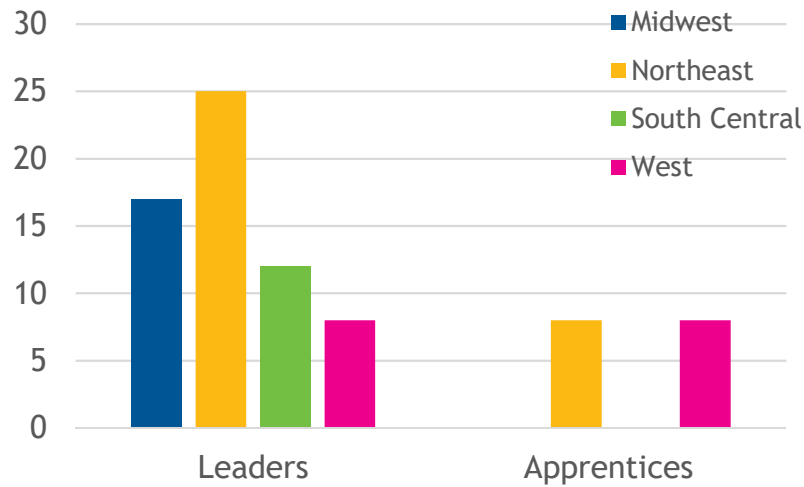

10 YEAR TREND IN OVERALL INTERNATIONAL INVOLVEMENT

TOP 20 SCHOOLS

Schools with 1,000+ internationals, data from the 2016 Open Doors report on Educational Exchange

	School	State	Internationals
1	New York University	NY	15,543
2	University of Southern California	CA	13,340
3	Arizona State University	AZ	12,751
4	Columbia University	NY	12,740
5	University of Illinois-Urbana Champaign	IL	12,085
6	Northeastern University	MA	11,702
7	University of California -Los Angeles	CA	11,513
8	Purdue University -West Lafayette	IN	10,563
9	Boston University	MA	8,455
10	University of Washington	WA	8,259
11	Michigan State University	MI	8,256
12	University of Texas -Dallas	TX	8,145
13	Pennsylvania State University	PA	8,084
14	University of Michigan -Ann Arbor	MI	7,630
15	University of California -San Diego	CA	7,556
16	Univeristy of California -Berkeley	CA	7,313
17	Indiana University -Bloomington	IN	7,159
18	Ohio State University -Columbus	OH	7,117
19	Carnegie Mellon University	PA	7,051
20	University of Minnestoa -Twin Cities	MN	7,037

GFM TERRITORY

LEADERSHIP AMONG GFM INTERNATIONALS

EVANGELISM AMONG GFM INTERNATIONALS

GFM INTERNATIONALS INVOLVED

Total Grad Intl's in Cluster (IEE Open Doors 2015-16 Report)	383,935
Internationals as Percentage of InterVarsity Students	27.1%
Number of Chapters with 5+ ISM activity /Total Chapters	53 / 187