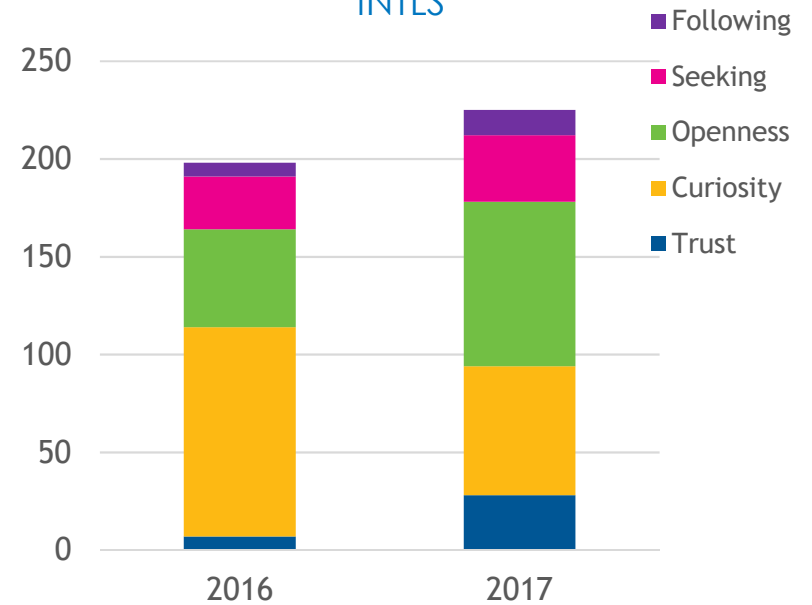

EVANGELISM IN GFM NORTHEAST INTLS

Total Grad and Undergrad Intls in Region (from 1,000+ schools)	227,328
Internationals as Percentage of all InterVarsity Students	34.6%
Number of Chapters with 5+ ISM activity /Total Chapters	25 /60