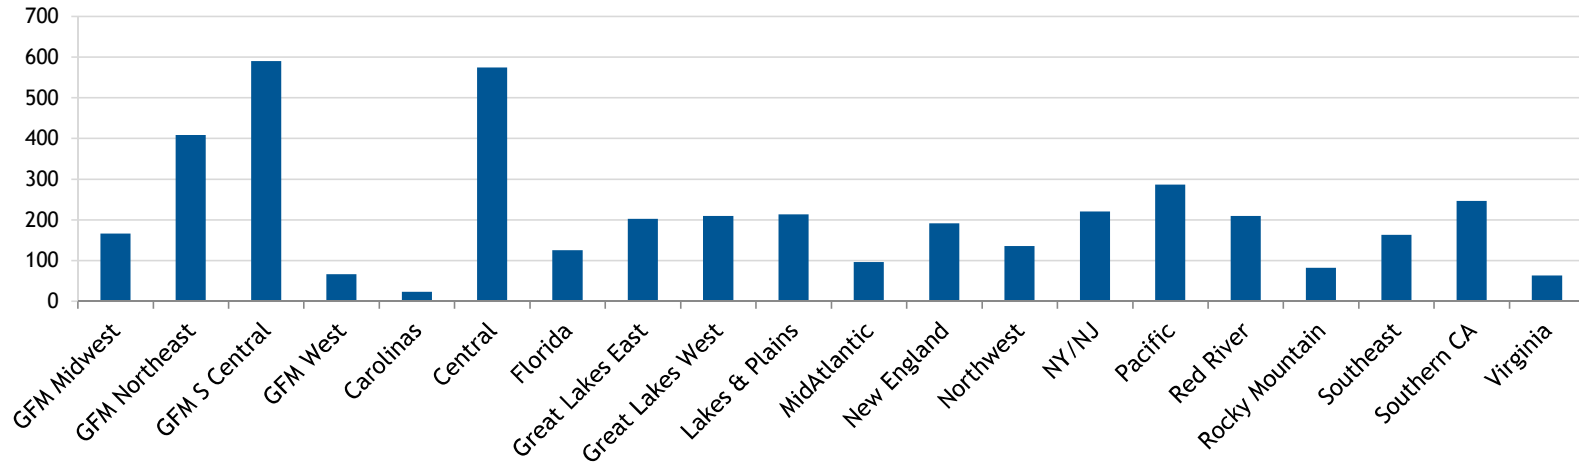

GFM REGIONAL REPORT

“ISM At A Glance”

Prepared by Sharon Messmore

June 2017

NATIONAL SUMMARY

All data from the 2017 Annual Field Report, “Internationals Involved” and 2017 AFR ISM Extension

NUMBER OF INTERNATIONALS IN INTERVARSITY PER REGION

10 YEAR TREND IN OVERALL INTERNATIONAL INVOLVEMENT

TOP 20 SCHOOLS

Schools with 1,000+ internationals, data from the 2016 Open Doors report on Educational Exchange

	School	State	Internationals
1	New York University	NY	15,543
2	University of Southern California	CA	13,340
3	Arizona State University	AZ	12,751
4	Columbia University	NY	12,740
5	University of Illinois-Urbana Champaign	IL	12,085
6	Northeastern University	MA	11,702
7	University of California -Los Angeles	CA	11,513
8	Purdue University -West Lafayette	IN	10,563
9	Boston University	MA	8,455
10	University of Washington	WA	8,259
11	Michigan State University	MI	8,256
12	University of Texas -Dallas	TX	8,145
13	Pennsylvania State University	PA	8,084
14	University of Michigan -Ann Arbor	MI	7,630
15	University of California -San Diego	CA	7,556
16	Univeristy of California -Berkeley	CA	7,313
17	Indiana University -Bloomington	IN	7,159
18	Ohio State University -Columbus	OH	7,117
19	Carnegie Mellon University	PA	7,051
20	University of Minnestoa -Twin Cities	MN	7,037

GFM TERRITORY

LEADERSHIP AMONG GFM INTERNATIONALS

EVANGELISM AMONG GFM INTERNATIONALS

GFM INTERNATIONALS INVOLVED

Total Grad Intl's in Cluster (IEE Open Doors 2015-16 Report)	383,935
Internationals as Percentage of InterVarsity Students	27.1%
Number of Chapters with 5+ ISM activity /Total Chapters	53 / 187