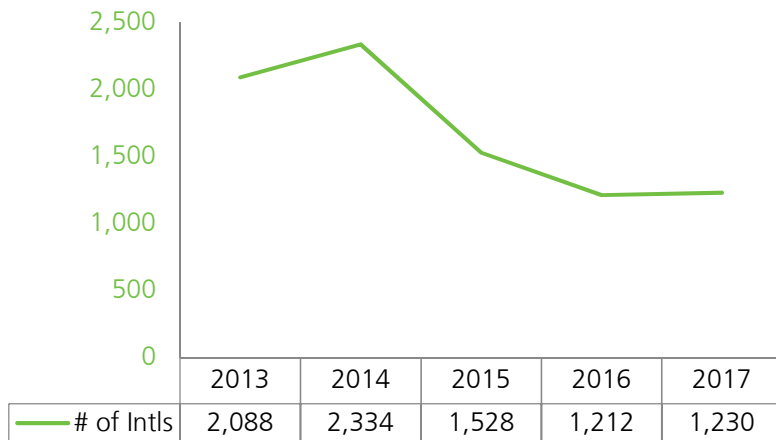

10 YEAR TREND IN OVERALL INTERNATIONAL INVOLVEMENT

TOP 20 SCHOOLS

Schools with 1,000+ internationals, data from the 2016 Open Doors report on Educational Exchange

	School	State	Internationals
1	New York University	NY	15,543
2	University of Southern California	CA	13,340
3	Arizona State University	AZ	12,751
4	Columbia University	NY	12,740
5	University of Illinois-Urbana Champaign	IL	12,085
6	Northeastern University	MA	11,702
7	University of California -Los Angeles	CA	11,513
8	Purdue University -West Lafayette	IN	10,563
9	Boston University	MA	8,455
10	University of Washington	WA	8,259
11	Michigan State University	MI	8,256
12	University of Texas -Dallas	TX	8,145
13	Pennsylvania State University	PA	8,084
14	University of Michigan -Ann Arbor	MI	7,630
15	University of California -San Diego	CA	7,556
16	Univeristy of California -Berkeley	CA	7,313
17	Indiana University -Bloomington	IN	7,159
18	Ohio State University -Columbus	OH	7,117
19	Carnegie Mellon University	PA	7,051
20	University of Minnestoa -Twin Cities	MN	7,037

GFM TERRITORY

LEADERSHIP AMONG GFM INTERNATIONALS

EVANGELISM AMONG GFM INTERNATIONALS

GFM INTERNATIONALS INVOLVED

Total Grad Intl's in Cluster (IEE Open Doors 2015-16 Report)	383,935
Internationals as Percentage of InterVarsity Students	27.1%
Number of Chapters with 5+ ISM activity /Total Chapters	53 / 187