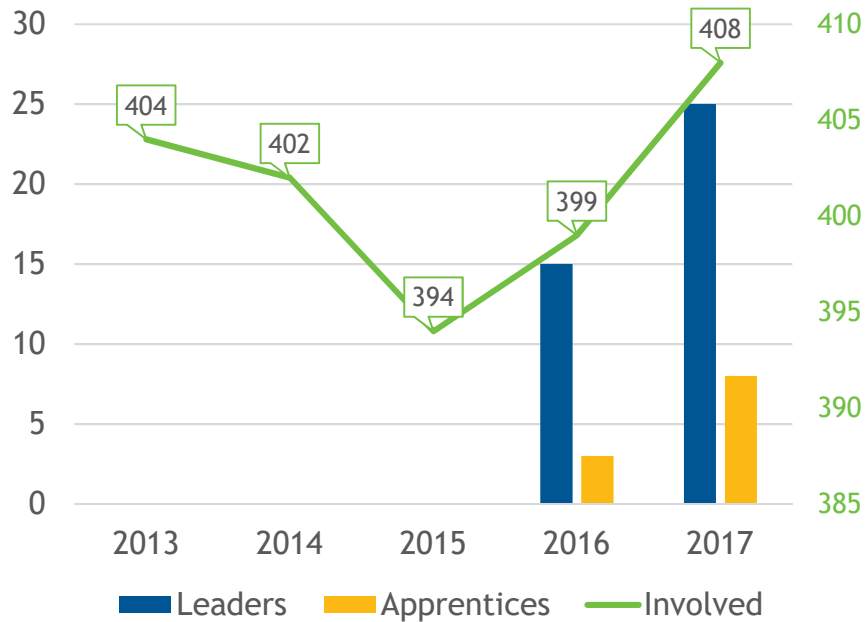

10 YEAR TREND IN OVERALL INTERNATIONAL INVOLVEMENT

TOP 20 SCHOOLS

Schools with 1,000+ internationals, data from the 2016 Open Doors report on Educational Exchange

	School	State	Internationals
1	New York University	NY	15,543
2	University of Southern California	CA	13,340
3	Arizona State University	AZ	12,751
4	Columbia University	NY	12,740
5	University of Illinois-Urbana Champaign	IL	12,085
6	Northeastern University	MA	11,702
7	University of California -Los Angeles	CA	11,513
8	Purdue University -West Lafayette	IN	10,563
9	Boston University	MA	8,455
10	University of Washington	WA	8,259
11	Michigan State University	MI	8,256
12	University of Texas -Dallas	TX	8,145
13	Pennsylvania State University	PA	8,084
14	University of Michigan -Ann Arbor	MI	7,630
15	University of California -San Diego	CA	7,556
16	Univeristy of California -Berkeley	CA	7,313
17	Indiana University -Bloomington	IN	7,159
18	Ohio State University -Columbus	OH	7,117
19	Carnegie Mellon University	PA	7,051
20	University of Minnestoa -Twin Cities	MN	7,037

GFM TERRITORY

LEADERSHIP AMONG GFM INTERNATIONALS

EVANGELISM AMONG GFM INTERNATIONALS

GFM INTERNATIONALS INVOLVED

Total Grad Intl's in Cluster (IEE Open Doors 2015-16 Report)	383,935
Internationals as Percentage of InterVarsity Students	27.1%
Number of Chapters with 5+ ISM activity /Total Chapters	53 / 187

GFM NORTHEAST

INTERNATIONALS IN GFM NORTHEAST

EVANGELISM IN GFM NORTHEAST INTLS

Total Grad and Undergrad Intls in Region (from 1,000+ schools)	227,328
Internationals as Percentage of all InterVarsity Students	34.6%
Number of Chapters with 5+ ISM activity /Total Chapters	25 /60