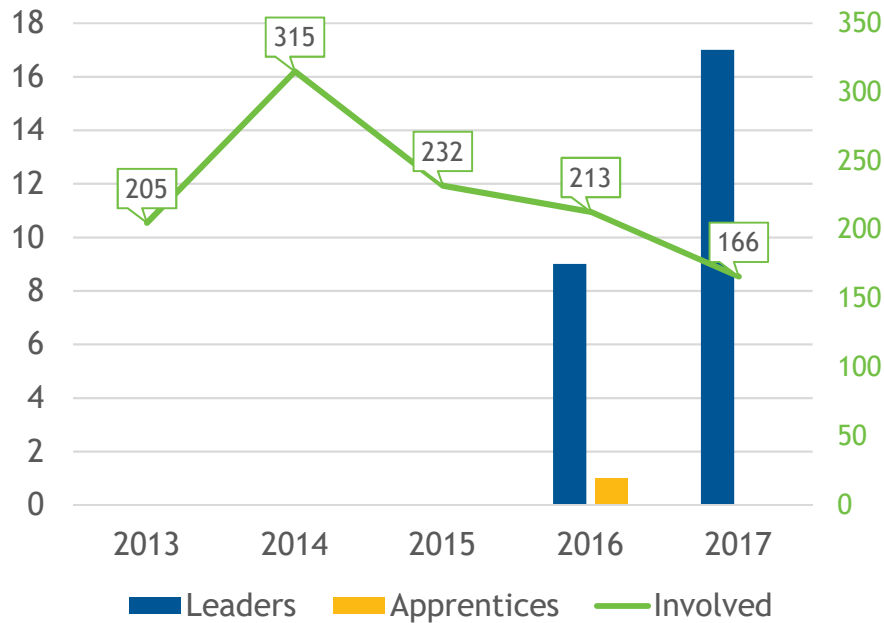

GFM MIDWEST

INTERNATIONALS IN GFM MIDWEST