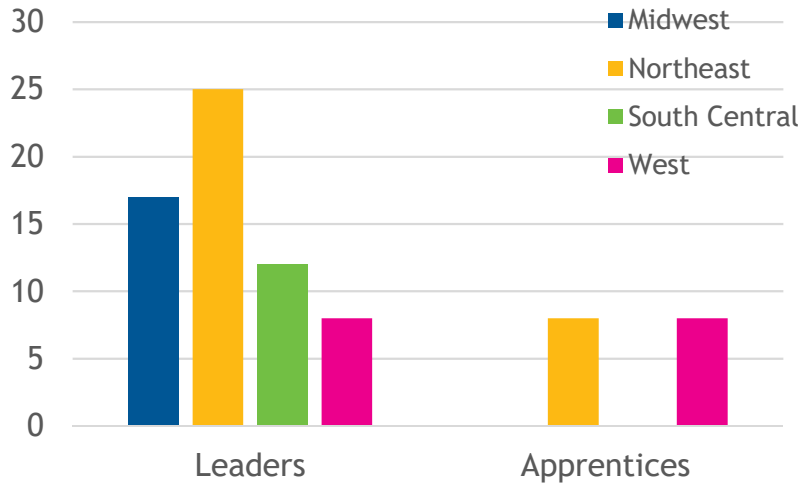

10 YEAR TREND IN OVERALL INTERNATIONAL INVOLVEMENT

TOP 20 SCHOOLS

Schools with 1,000+ internationals, data from the 2016 Open Doors report on Educational Exchange

School	State	Internationals
1 New York University	NY	15,543
2 University of Southern California	CA	13,340
3 Arizona State University	AZ	12,751
4 Columbia University	NY	12,740
5 University of Illinois-Urbana Champaign	IL	12,085
6 Northeastern University	MA	11,702
7 University of California -Los Angeles	CA	11,513
8 Purdue University -West Lafayette	IN	10,563
9 Boston University	MA	8,455
10 University of Washington	WA	8,259
11 Michigan State University	MI	8,256
12 University of Texas -Dallas	TX	8,145
13 Pennsylvania State University	PA	8,084
14 University of Michigan -Ann Arbor	MI	7,630
15 University of California -San Diego	CA	7,556
16 Univeristy of California -Berkeley	CA	7,313
17 Indiana University -Bloomington	IN	7,159
18 Ohio State University -Columbus	OH	7,117
19 Carnegie Mellon University	PA	7,051
20 University of Minnestoa -Twin Cities	MN	7,037

GFM TERRITORY

LEADERSHIP AMONG GFM INTERNATIONALS

EVANGELISM AMONG GFM INTERNATIONALS

GFM INTERNATIONALS INVOLVED

Total Grad Intl's in Cluster (IEE Open Doors 2015-16 Report)	383,935
Internationals as Percentage of InterVarsity Students	27.1%
Number of Chapters with 5+ ISM activity /Total Chapters	53 / 187