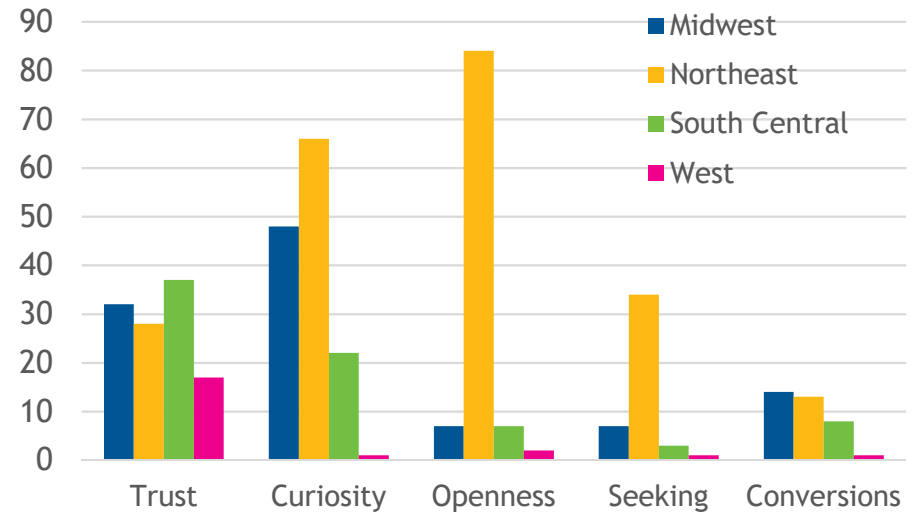

10 YEAR TREND IN OVERALL INTERNATIONAL INVOLVEMENT

TOP 20 SCHOOLS

Schools with 1,000+ internationals, data from the 2016 Open Doors report on Educational Exchange

School	State	Internationals
1 New York University	NY	15,543
2 University of Southern California	CA	13,340
3 Arizona State University	AZ	12,751
4 Columbia University	NY	12,740
5 University of Illinois-Urbana Champaign	IL	12,085
6 Northeastern University	MA	11,702
7 University of California -Los Angeles	CA	11,513
8 Purdue University -West Lafayette	IN	10,563
9 Boston University	MA	8,455
10 University of Washington	WA	8,259
11 Michigan State University	MI	8,256
12 University of Texas -Dallas	TX	8,145
13 Pennsylvania State University	PA	8,084
14 University of Michigan -Ann Arbor	MI	7,630
15 University of California -San Diego	CA	7,556
16 Univeristy of California -Berkeley	CA	7,313
17 Indiana University -Bloomington	IN	7,159
18 Ohio State University -Columbus	OH	7,117
19 Carnegie Mellon University	PA	7,051
20 University of Minnestoa -Twin Cities	MN	7,037

GFM TERRITORY

LEADERSHIP AMONG GFM INTERNATIONALS

EVANGELISM AMONG GFM INTERNATIONALS

GFM INTERNATIONALS INVOLVED

Total Grad Intl's in Cluster (IEE Open Doors 2015-16 Report)	383,935
Internationals as Percentage of InterVarsity Students	27.1%
Number of Chapters with 5+ ISM activity /Total Chapters	53 / 187