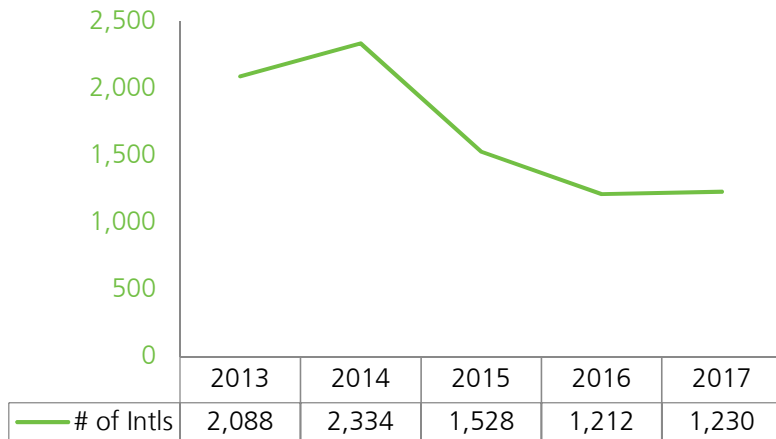

10 YEAR TREND IN OVERALL INTERNATIONAL INVOLVEMENT

TOP 20 SCHOOLS

Schools with 1,000+ internationals, data from the 2016 Open Doors report on Educational Exchange

School	State	Internationals
1 New York University	NY	15,543
2 University of Southern California	CA	13,340
3 Arizona State University	AZ	12,751
4 Columbia University	NY	12,740
5 University of Illinois-Urbana Champaign	IL	12,085
6 Northeastern University	MA	11,702
7 University of California -Los Angeles	CA	11,513
8 Purdue University -West Lafayette	IN	10,563
9 Boston University	MA	8,455
10 University of Washington	WA	8,259
11 Michigan State University	MI	8,256
12 University of Texas -Dallas	TX	8,145
13 Pennsylvania State University	PA	8,084
14 University of Michigan -Ann Arbor	MI	7,630
15 University of California -San Diego	CA	7,556
16 Univeristy of California -Berkeley	CA	7,313
17 Indiana University -Bloomington	IN	7,159
18 Ohio State University -Columbus	OH	7,117
19 Carnegie Mellon University	PA	7,051
20 University of Minnestoa -Twin Cities	MN	7,037

GFM TERRITORY

LEADERSHIP AMONG GFM INTERNATIONALS

EVANGELISM AMONG GFM INTERNATIONALS

GFM INTERNATIONALS INVOLVED

Total Grad Intl's in Cluster (IEE Open Doors 2015-16 Report)	383,935
Internationals as Percentage of InterVarsity Students	27.1%
Number of Chapters with 5+ ISM activity /Total Chapters	53 / 187