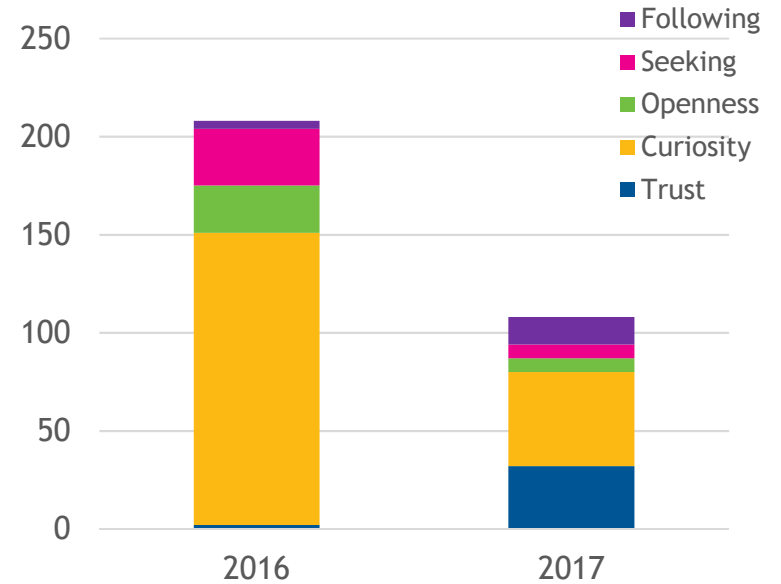

EVANGELISM IN GFM MIDWEST INTLS

Total Grad and Undergrad Intls in Region (from 1,000+ schools)	150,963
Internationals as Percentage of all InterVarsity Students	17.8%
Number of Chapters with 5+ ISM activity /Total Chapters	12 /52