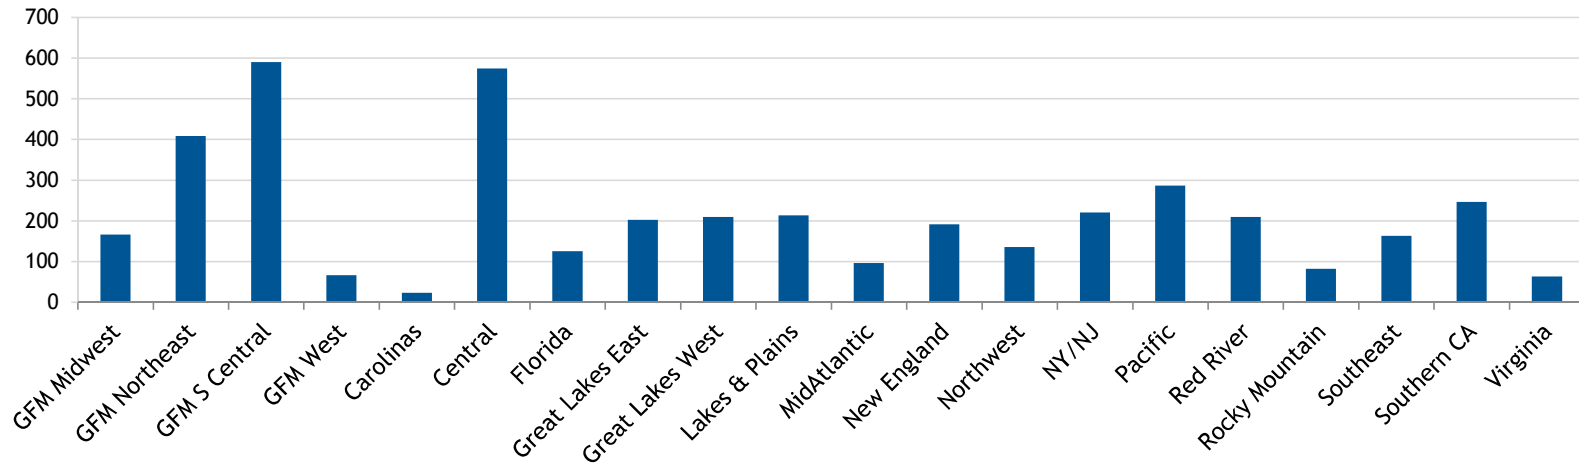

GFM REGIONAL REPORT

“ISM At A Glance”

Prepared by Sharon Messmore

June 2017

NATIONAL SUMMARY

All data from the 2017 Annual Field Report, “Internationals Involved” and 2017 AFR ISM Extension

NUMBER OF INTERNATIONALS IN INTERVARSITY PER REGION

10 YEAR TREND IN OVERALL INTERNATIONAL INVOLVEMENT

TOP 20 SCHOOLS

Schools with 1,000+ internationals, data from the 2016 Open Doors report on Educational Exchange

School	State	Internationals
1 New York University	NY	15,543
2 University of Southern California	CA	13,340
3 Arizona State University	AZ	12,751
4 Columbia University	NY	12,740
5 University of Illinois-Urbana Champaign	IL	12,085
6 Northeastern University	MA	11,702
7 University of California -Los Angeles	CA	11,513
8 Purdue University -West Lafayette	IN	10,563
9 Boston University	MA	8,455
10 University of Washington	WA	8,259
11 Michigan State University	MI	8,256
12 University of Texas -Dallas	TX	8,145
13 Pennsylvania State University	PA	8,084
14 University of Michigan -Ann Arbor	MI	7,630
15 University of California -San Diego	CA	7,556
16 Univeristy of California -Berkeley	CA	7,313
17 Indiana University -Bloomington	IN	7,159
18 Ohio State University -Columbus	OH	7,117
19 Carnegie Mellon University	PA	7,051
20 University of Minnestoa -Twin Cities	MN	7,037

GFM TERRITORY

LEADERSHIP AMONG GFM INTERNATIONALS

EVANGELISM AMONG GFM INTERNATIONALS

GFM INTERNATIONALS INVOLVED

Total Grad Intl's in Cluster (IEE Open Doors 2015-16 Report)	383,935
Internationals as Percentage of InterVarsity Students	27.1%
Number of Chapters with 5+ ISM activity /Total Chapters	53 / 187