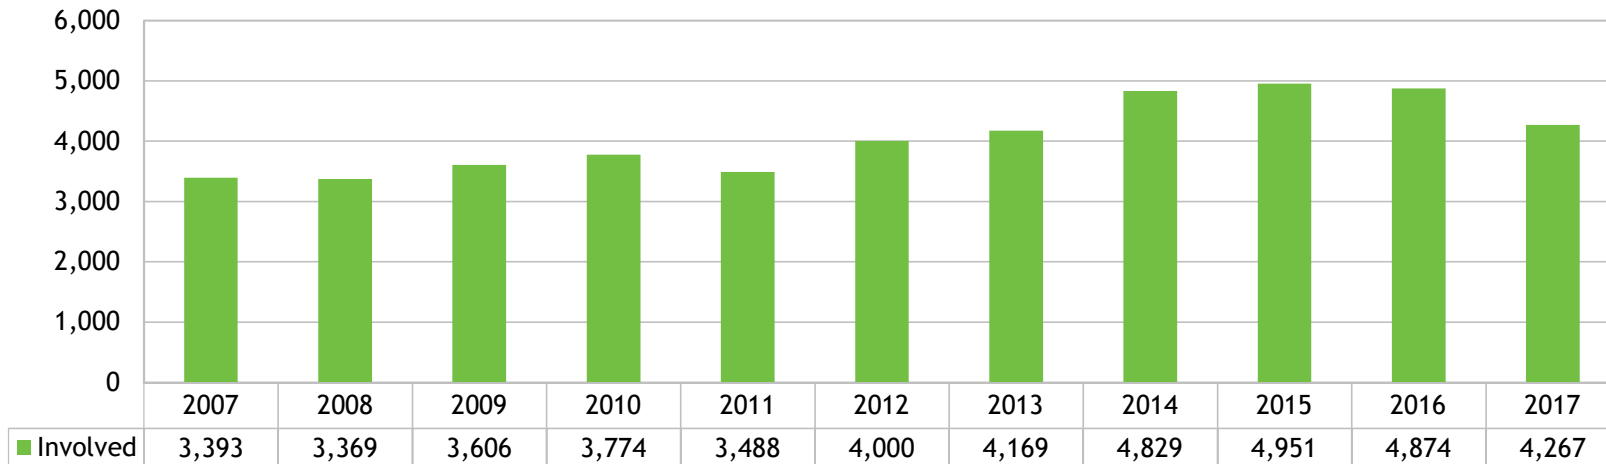

GFM REGIONAL REPORT

“ISM At A Glance”

Prepared by Sharon Messmore

June 2017

NATIONAL SUMMARY

All data from the 2017 Annual Field Report, “Internationals Involved” and 2017 AFR ISM Extension

NUMBER OF INTERNATIONALS IN INTERVARSITY PER REGION

10 YEAR TREND IN OVERALL INTERNATIONAL INVOLVEMENT

TOP 20 SCHOOLS

Schools with 1,000+ internationals, data from the 2016 Open Doors report on Educational Exchange

School	State	Internationals
1 New York University	NY	15,543
2 University of Southern California	CA	13,340
3 Arizona State University	AZ	12,751
4 Columbia University	NY	12,740
5 University of Illinois-Urbana Champaign	IL	12,085
6 Northeastern University	MA	11,702
7 University of California -Los Angeles	CA	11,513
8 Purdue University -West Lafayette	IN	10,563
9 Boston University	MA	8,455
10 University of Washington	WA	8,259
11 Michigan State University	MI	8,256
12 University of Texas -Dallas	TX	8,145
13 Pennsylvania State University	PA	8,084
14 University of Michigan -Ann Arbor	MI	7,630
15 University of California -San Diego	CA	7,556
16 Univeristy of California -Berkeley	CA	7,313
17 Indiana University -Bloomington	IN	7,159
18 Ohio State University -Columbus	OH	7,117
19 Carnegie Mellon University	PA	7,051
20 University of Minnestoa -Twin Cities	MN	7,037