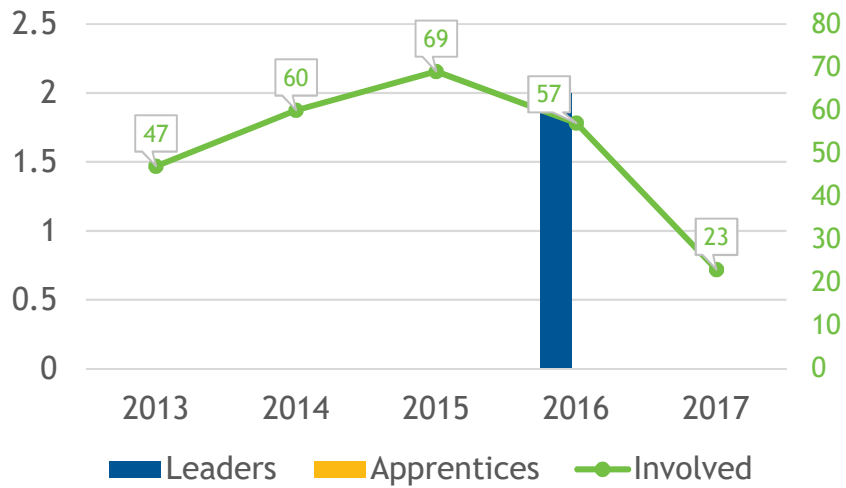

CAROLINAS

CAROLINAS REGION INTL STUDENTS