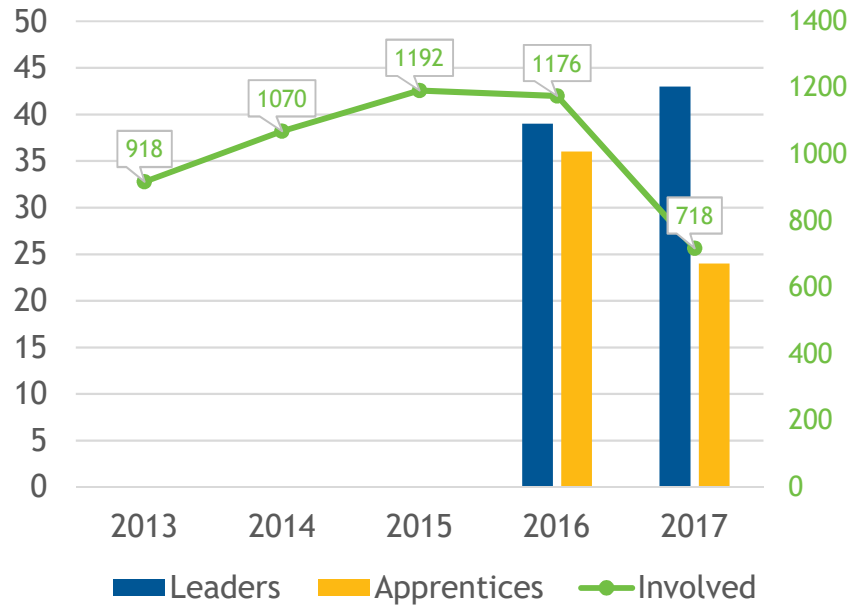

EAST TERRITORY

EAST TERRITORY INTL STUDENTS