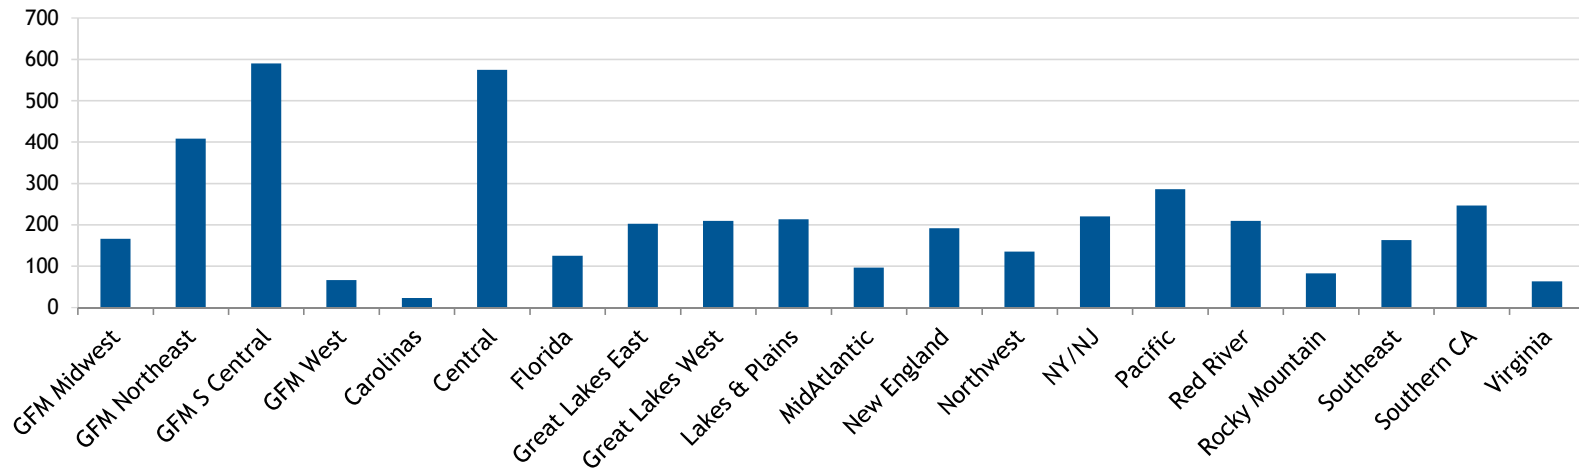

INTERVARSITY
INTERNATIONAL STUDENT MINISTRY

REGIONAL REPORT

“ISM At A Glance”

Prepared by Sharon Messmore

June 2017

NATIONAL SUMMARY

All data from the 2017 Annual Field Report, “Internationals Involved” and 2017 AFR ISM Extension

NUMBER OF INTERNATIONALS IN INTERVARSITY PER REGION

10 YEAR TREND IN OVERALL INTERNATIONAL INVOLVEMENT

TOP 20 SCHOOLS

Schools with 1,000+ internationals, data from the 2016 Open Doors report on Educational Exchange

	School	State	Internationals
1	New York University	NY	15,543
2	University of Southern California	CA	13,340
3	Arizona State University	AZ	12,751
4	Columbia University	NY	12,740
5	University of Illinois-Urbana Champaign	IL	12,085
6	Northeastern University	MA	11,702
7	University of California -Los Angeles	CA	11,513
8	Purdue University -West Lafayette	IN	10,563
9	Boston University	MA	8,455
10	University of Washington	WA	8,259
11	Michigan State University	MI	8,256
12	University of Texas -Dallas	TX	8,145
13	Pennsylvania State University	PA	8,084
14	University of Michigan -Ann Arbor	MI	7,630
15	University of California -San Diego	CA	7,556
16	Univeristy of California -Berkeley	CA	7,313
17	Indiana University -Bloomington	IN	7,159
18	Ohio State University -Columbus	OH	7,117
19	Carnegie Mellon University	PA	7,051
20	University of Minnestoa -Twin Cities	MN	7,037