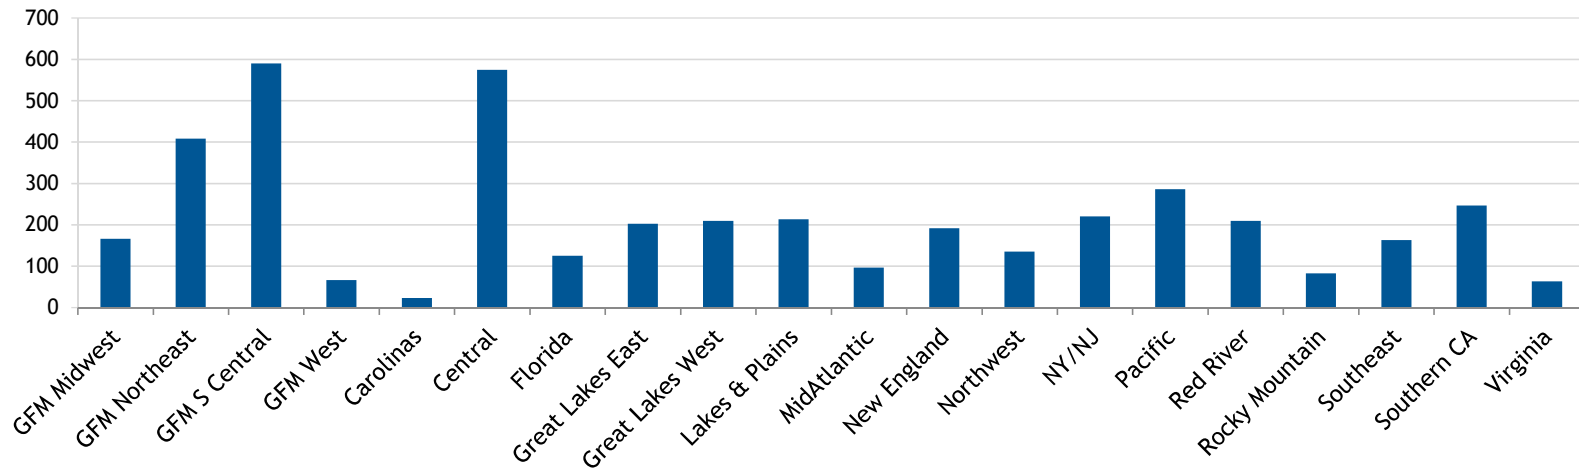

INTERVARSITY
INTERNATIONAL STUDENT MINISTRY

REGIONAL REPORT

“ISM At A Glance”

Prepared by Sharon Messmore

June 2017

NATIONAL SUMMARY

All data from the 2017 Annual Field Report, “Internationals Involved” and 2017 AFR ISM Extension

NUMBER OF INTERNATIONALS IN INTERVARSITY PER REGION

10 YEAR TREND IN OVERALL INTERNATIONAL INVOLVEMENT

TOP 20 SCHOOLS

Schools with 1,000+ internationals, data from the 2016 Open Doors report on Educational Exchange

School	State	Internationals
1 New York University	NY	15,543
2 University of Southern California	CA	13,340
3 Arizona State University	AZ	12,751
4 Columbia University	NY	12,740
5 University of Illinois-Urbana Champaign	IL	12,085
6 Northeastern University	MA	11,702
7 University of California -Los Angeles	CA	11,513
8 Purdue University -West Lafayette	IN	10,563
9 Boston University	MA	8,455
10 University of Washington	WA	8,259
11 Michigan State University	MI	8,256
12 University of Texas -Dallas	TX	8,145
13 Pennsylvania State University	PA	8,084
14 University of Michigan -Ann Arbor	MI	7,630
15 University of California -San Diego	CA	7,556
16 Univeristy of California -Berkeley	CA	7,313
17 Indiana University -Bloomington	IN	7,159
18 Ohio State University -Columbus	OH	7,117
19 Carnegie Mellon University	PA	7,051
20 University of Minnestoa -Twin Cities	MN	7,037