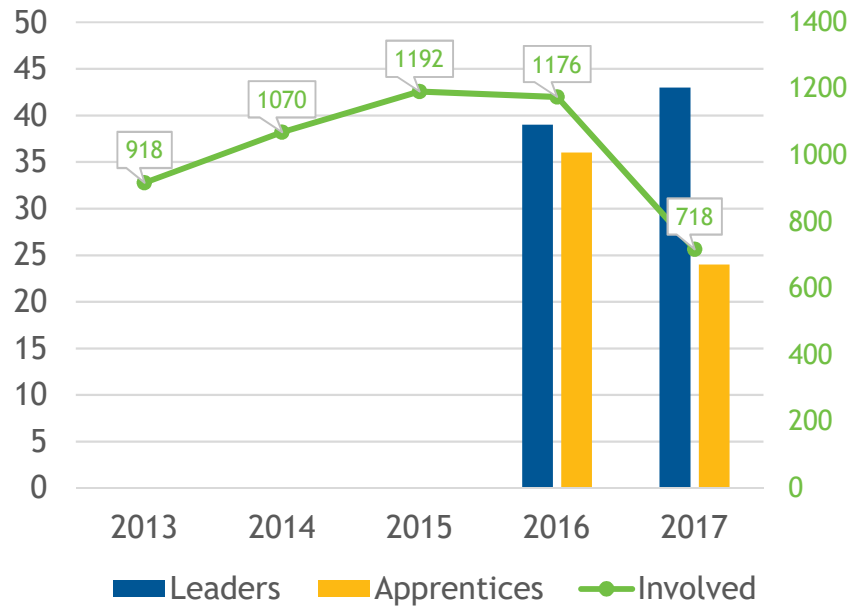

EAST TERRITORY

EAST TERRITORY INTL STUDENTS