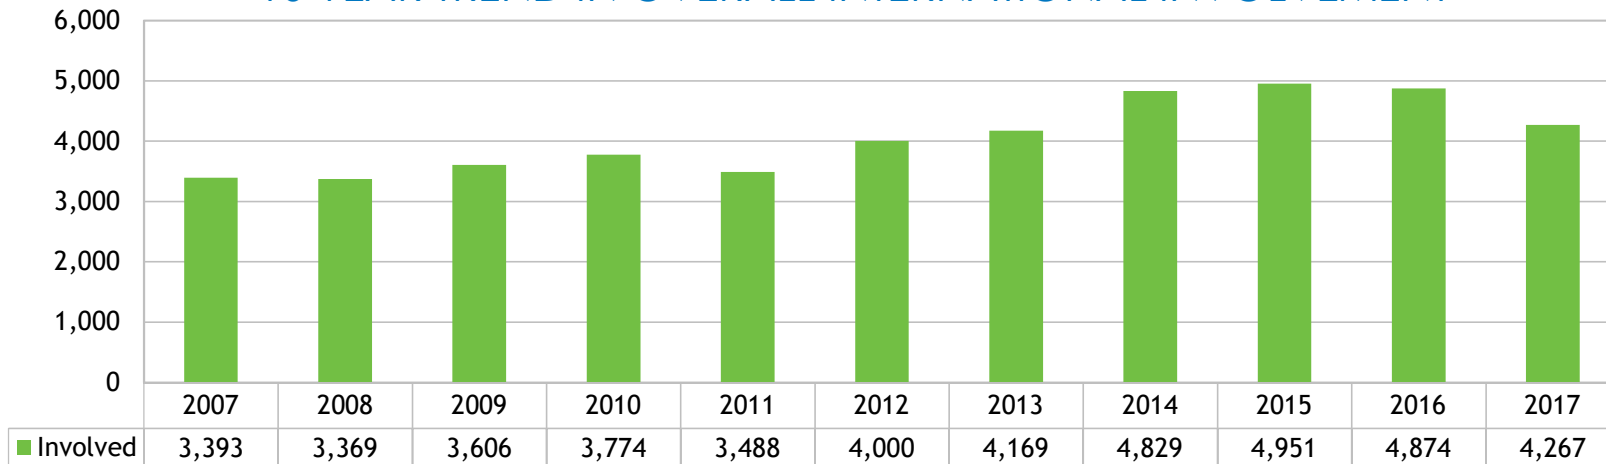

INTERVARSITY
INTERNATIONAL STUDENT MINISTRY

REGIONAL REPORT

“ISM At A Glance”

Prepared by Sharon Messmore

June 2017

NATIONAL SUMMARY

All data from the 2017 Annual Field Report, “Internationals Involved” and 2017 AFR ISM Extension

NUMBER OF INTERNATIONALS IN INTERVARSITY PER REGION

10 YEAR TREND IN OVERALL INTERNATIONAL INVOLVEMENT

TOP 20 SCHOOLS

Schools with 1,000+ internationals, data from the 2016 Open Doors report on Educational Exchange