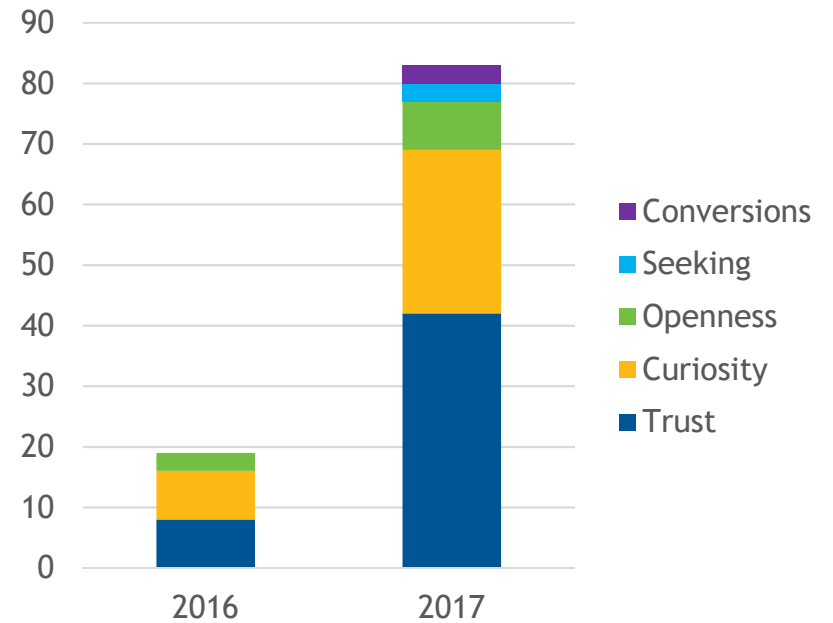

EVANGELISM IN VIRGINIA INTLS

Total Intl's in Region (from 1,000+ schools)	15,365
Internationals as Percentage of InterVarsity Students	2.8%
Number of Chapters with 5+ ISM activity /Total Chapters	2 /29