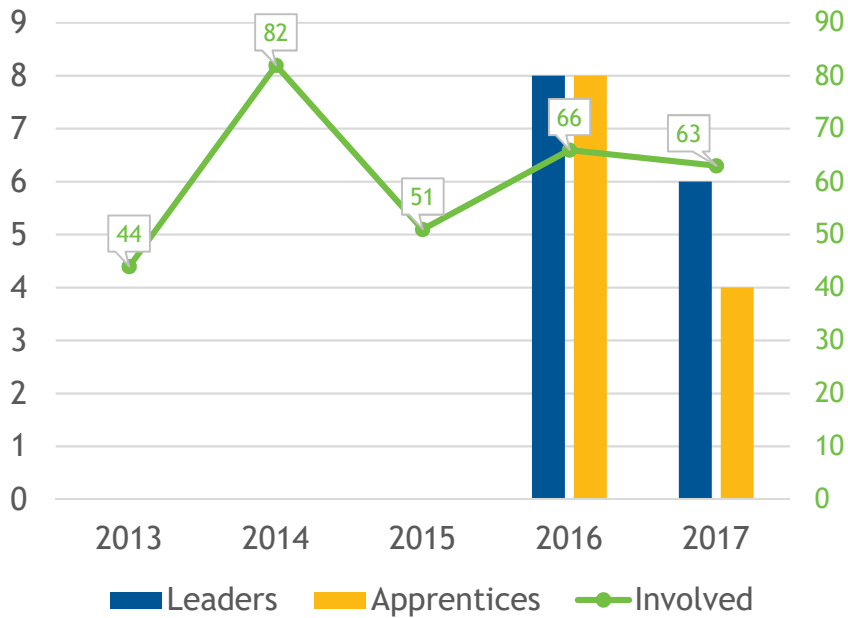

VIRGINIA

VIRGINIA REGION INTL STUDENTS