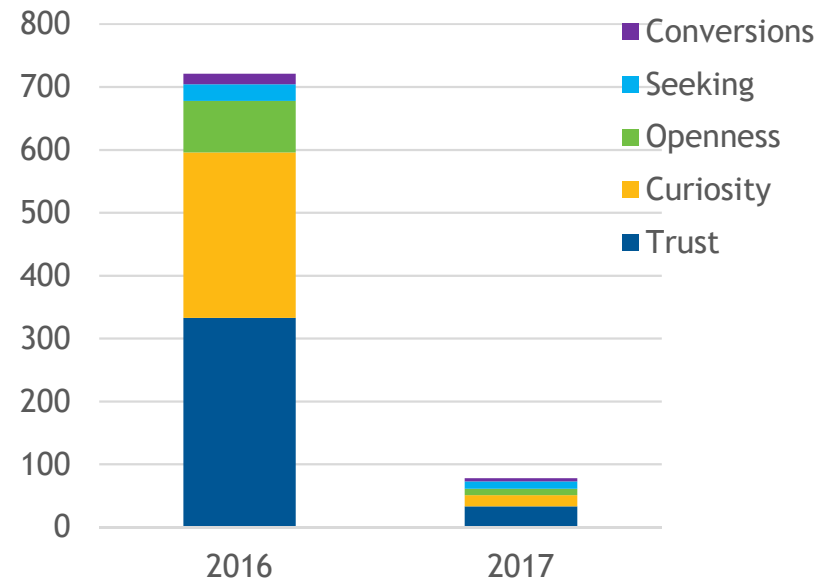

EVANGELISM IN NORTHWEST INTLS

Total Intls in Region (from 1,000+ schools)	29,725
Internationals as Percentage of InterVarsity Students	15.6%
Number of Chapters with 5+ ISM activity /Total Chapters	9 /24