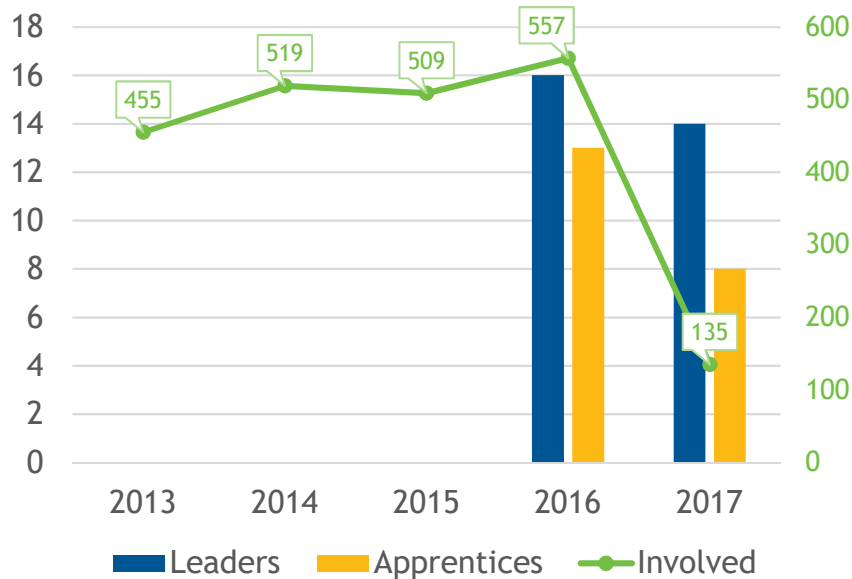

NUMBER OF INTERNATIONALS IN INTERVARSITY PER REGION

10 YEAR TREND IN OVERALL INTERNATIONAL INVOLVEMENT

TOP 20 SCHOOLS

Schools with 1,000+ internationals, data from the 2016 Open Doors report on Educational Exchange

WEST TERRITORY

WEST TERRITORY INTL STUDENTS

EVANGELISM AMONG WEST TERRITORY INTERNATIONALS

Total Intl's in Region (from 1,000+ schools)	170,574
Internationals as Percentage of all InterVarsity Students	10.3%
Number of Chapters with 5+ ISM activity /Total Chapters	40 /172

NORTHWEST

NORTHWEST REGION INTL STUDENTS

EVANGELISM IN NORTHWEST INTLS

Total Intls in Region (from 1,000+ schools)	29,725
Internationals as Percentage of InterVarsity Students	15.6%
Number of Chapters with 5+ ISM activity /Total Chapters	9 /24