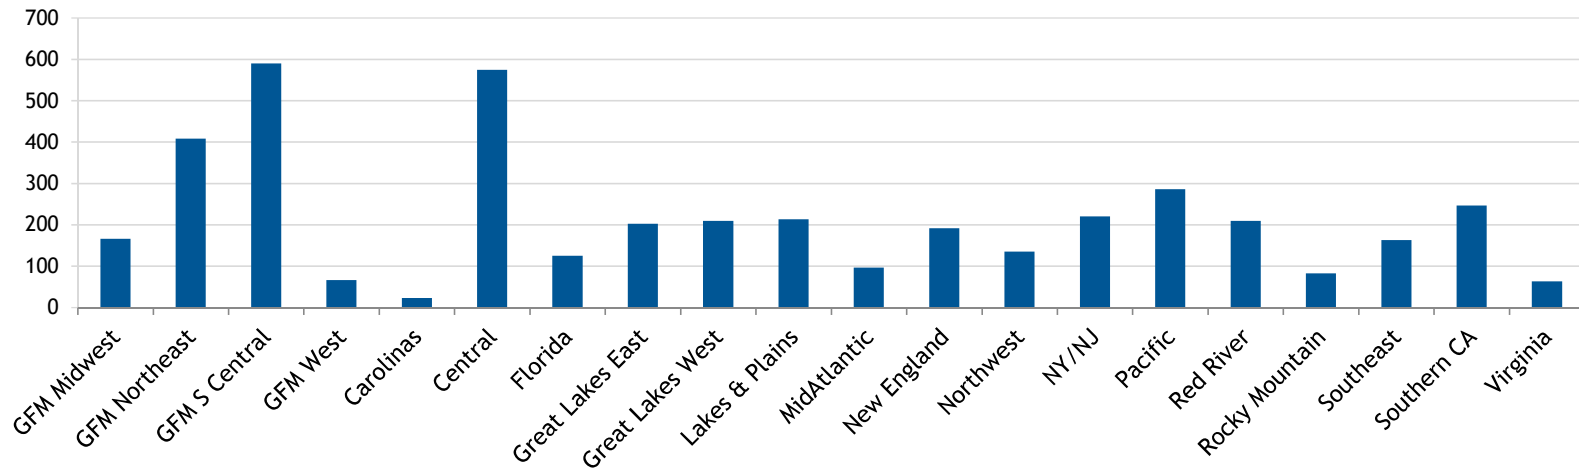

INTERVARSITY
INTERNATIONAL STUDENT MINISTRY

REGIONAL REPORT

“ISM At A Glance”

Prepared by Sharon Messmore

June 2017

NATIONAL SUMMARY

All data from the 2017 Annual Field Report, “Internationals Involved” and 2017 AFR ISM Extension

NUMBER OF INTERNATIONALS IN INTERVARSITY PER REGION

10 YEAR TREND IN OVERALL INTERNATIONAL INVOLVEMENT

TOP 20 SCHOOLS

Schools with 1,000+ internationals, data from the 2016 Open Doors report on Educational Exchange

	School	State	Internationals
1	New York University	NY	15,543
2	University of Southern California	CA	13,340
3	Arizona State University	AZ	12,751
4	Columbia University	NY	12,740
5	University of Illinois-Urbana Champaign	IL	12,085
6	Northeastern University	MA	11,702
7	University of California -Los Angeles	CA	11,513
8	Purdue University -West Lafayette	IN	10,563
9	Boston University	MA	8,455
10	University of Washington	WA	8,259
11	Michigan State University	MI	8,256
12	University of Texas -Dallas	TX	8,145
13	Pennsylvania State University	PA	8,084
14	University of Michigan -Ann Arbor	MI	7,630
15	University of California -San Diego	CA	7,556
16	Univeristy of California -Berkeley	CA	7,313
17	Indiana University -Bloomington	IN	7,159
18	Ohio State University -Columbus	OH	7,117
19	Carnegie Mellon University	PA	7,051
20	University of Minnestoa -Twin Cities	MN	7,037