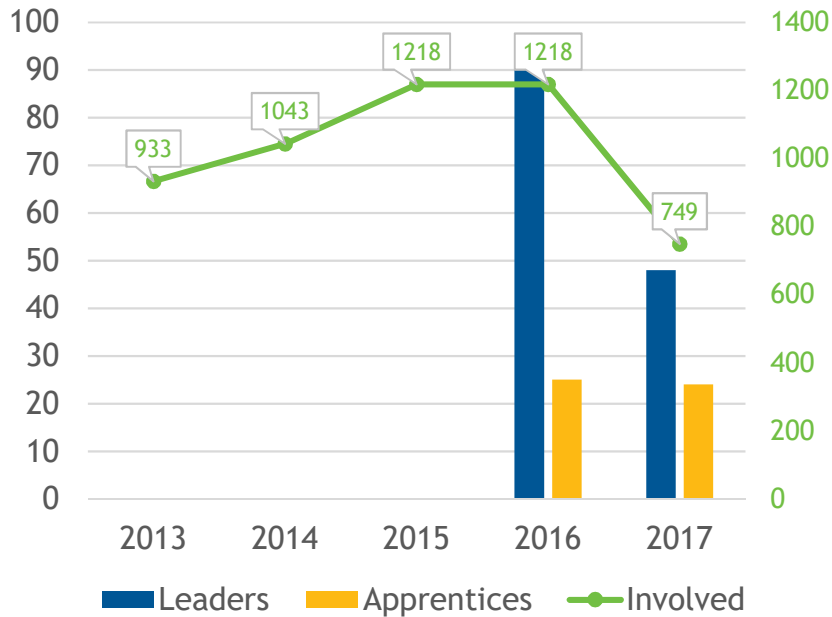

WEST TERRITORY

WEST TERRITORY INTL STUDENTS