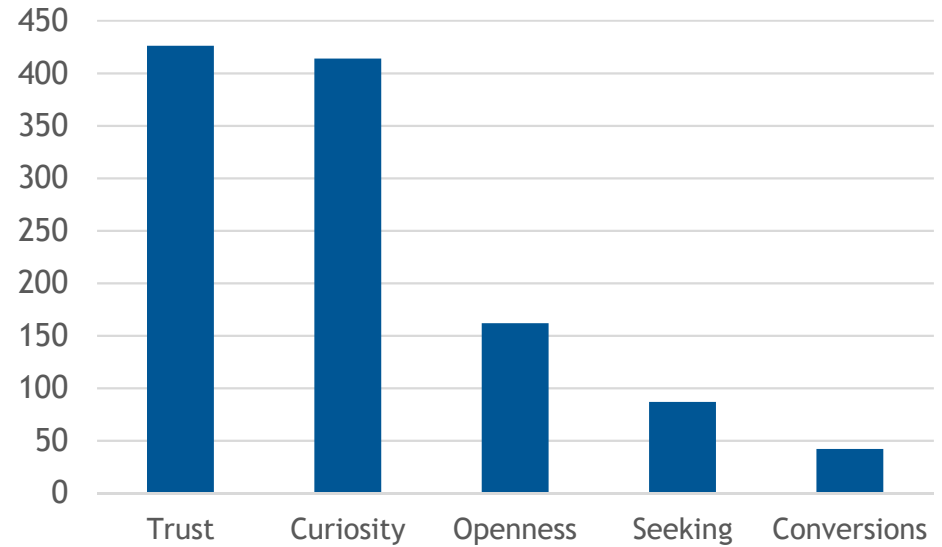

EVANGELISM AMONG CENTRAL TERRITORY INTERNATIONALS

Total Intls in Region (from 1,000+ schools)	140,333
Internationals as Percentage of all InterVarsity Students	10.9%
Number of Chapters with 5+ ISM activity /Total Chapters	82 / 349