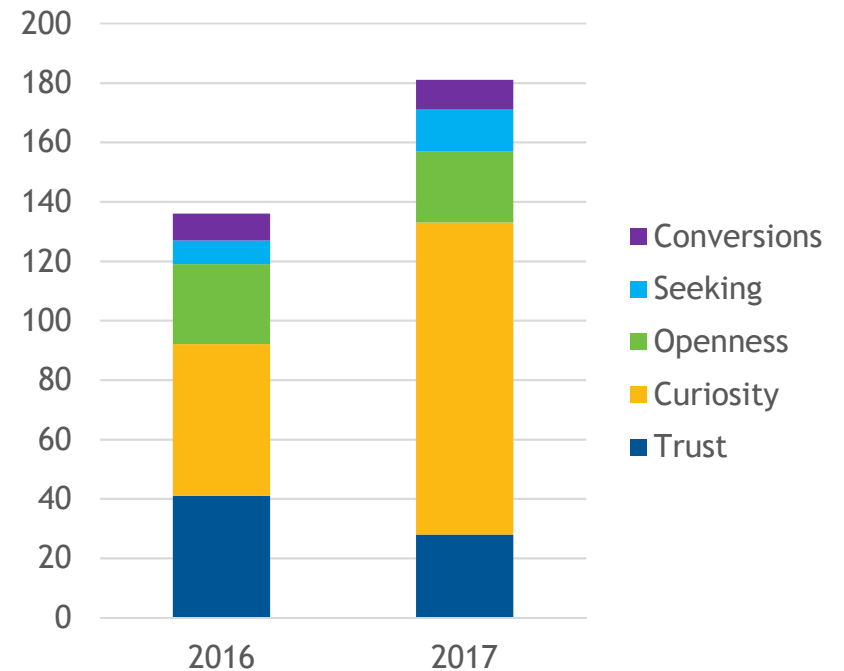

EVANGELISM IN GLW INTLS

Total Intls in Region (from 1,000+ schools)	60,095
Internationals as Percentage of InterVarsity Students	9.6%
Number of Chapters with 5+ ISM activity /Total Chapters	15 /55