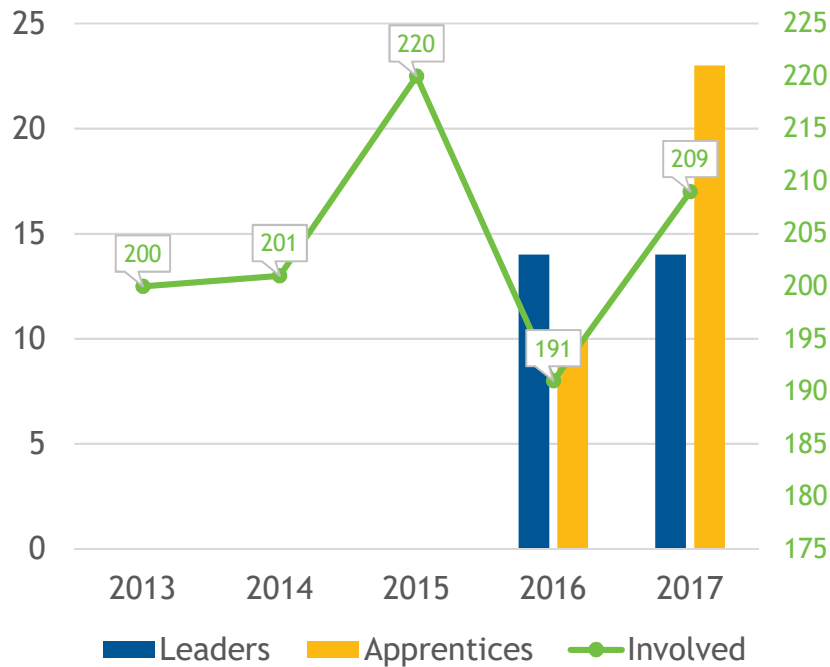

GREAT LAKES WEST

GLW REGION INTL STUDENTS