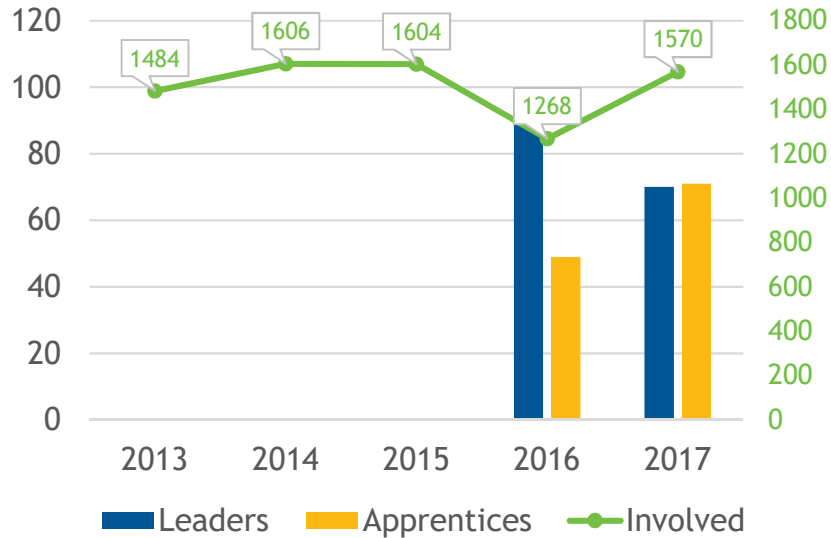

CENTRAL TERRITORY

CENTRAL TERRITORY INTL STUDENTS