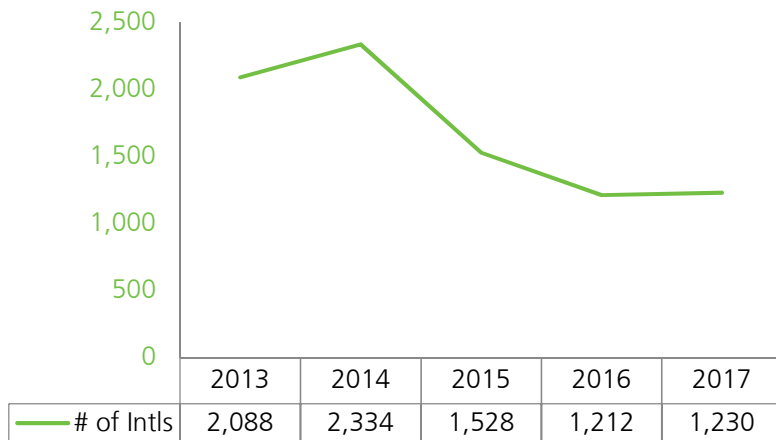

GFM INTERNATIONALS INVOLVED

Total Grad Intl's in Cluster (IEE Open Doors 2015-16 Report)	383,935
Internationals as Percentage of InterVarsity Students	27.1%
Number of Chapters with 5+ ISM activity /Total Chapters	53 / 187