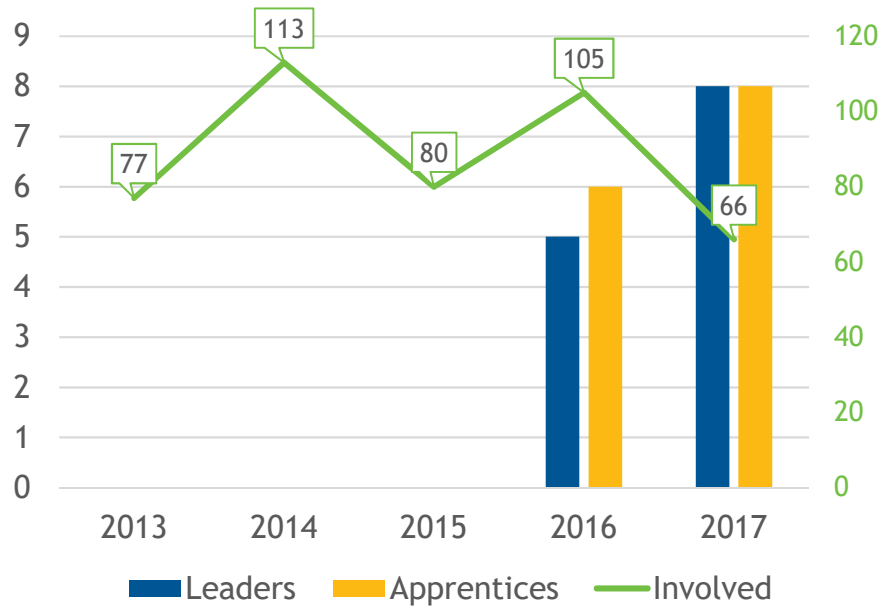

INTERNATIONALS IN GFM WEST