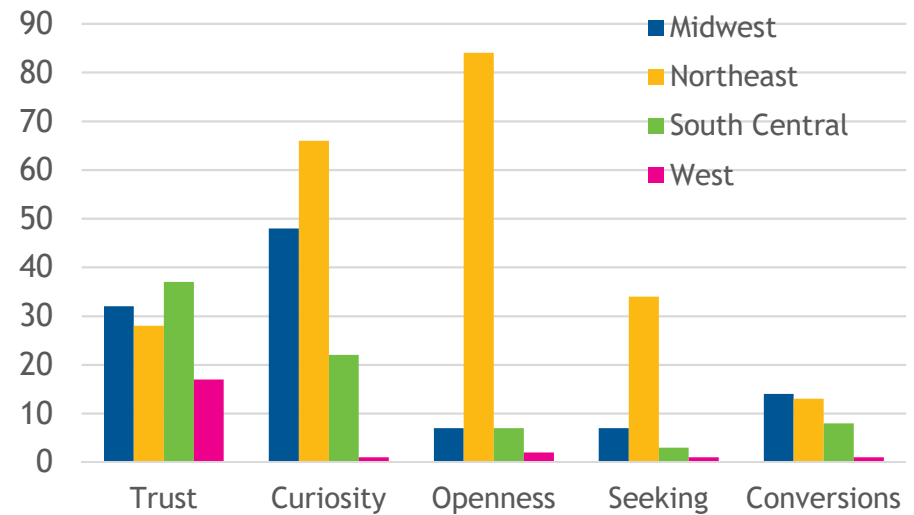

EVANGELISM AMONG GFM INTERNATIONALS