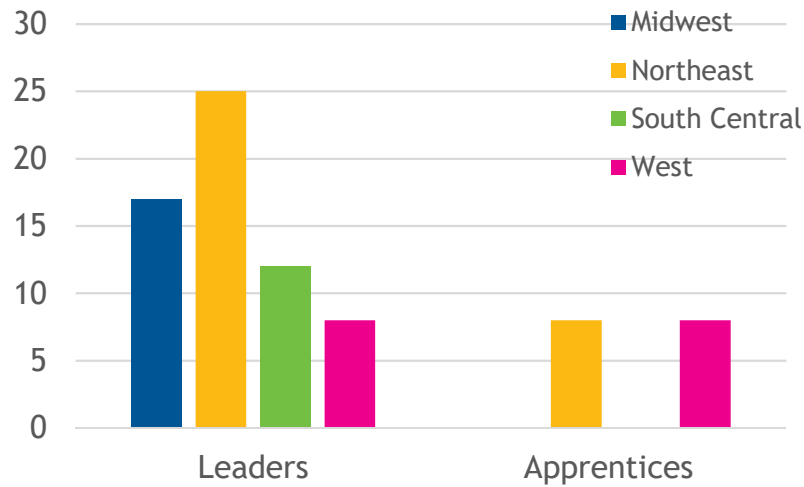

GFM TERRITORY

LEADERSHIP AMONG GFM INTERNATIONALS