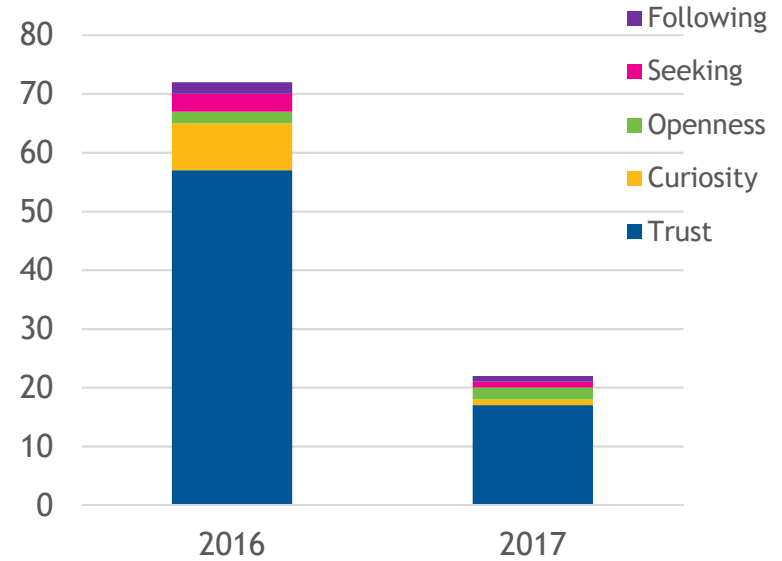

EVANGELISM IN GFM WEST INTLS

Total Grad and Undergrad Intls in Region (from 1,000+ schools)	186,469
Internationals as Percentage of all InterVarsity Students	11.2%
Number of Chapters with 5+ ISM activity /Total Chapters	5 /15