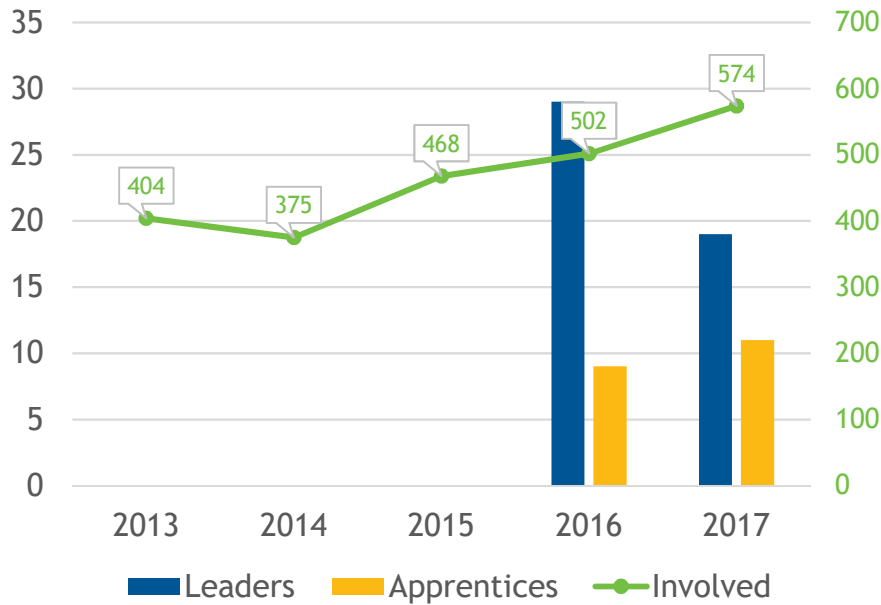

NUMBER OF INTERNATIONALS IN INTERVARSITY PER REGION

10 YEAR TREND IN OVERALL INTERNATIONAL INVOLVEMENT

TOP 20 SCHOOLS

Schools with 1,000+ internationals, data from the 2016 Open Doors report on Educational Exchange

CENTRAL TERRITORY

CENTRAL TERRITORY INTL STUDENTS

EVANGELISM AMONG CENTRAL TERRITORY INTERNATIONALS

Total Intls in Region (from 1,000+ schools)	140,333
Internationals as Percentage of all InterVarsity Students	10.9%
Number of Chapters with 5+ ISM activity /Total Chapters	82 / 349

CENTRAL REGION INTL STUDENTS

EVANGELISM IN CENTRAL INTLS

Total Intl's in Region (from 1,000+ schools)	40,076
Internationals as Percentage of InterVarsity Students	20.8%
Number of Chapters with 5+ ISM activity /Total Chapters	21 /71