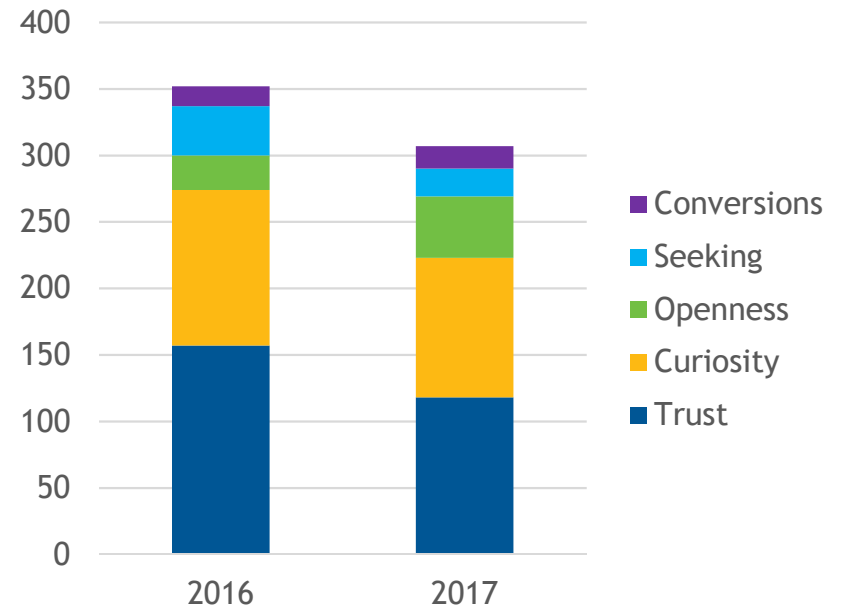

EVANGELISM IN CENTRAL INTLS

Total Intl's in Region (from 1,000+ schools)	40,076
Internationals as Percentage of InterVarsity Students	20.8%
Number of Chapters with 5+ ISM activity /Total Chapters	21 /71